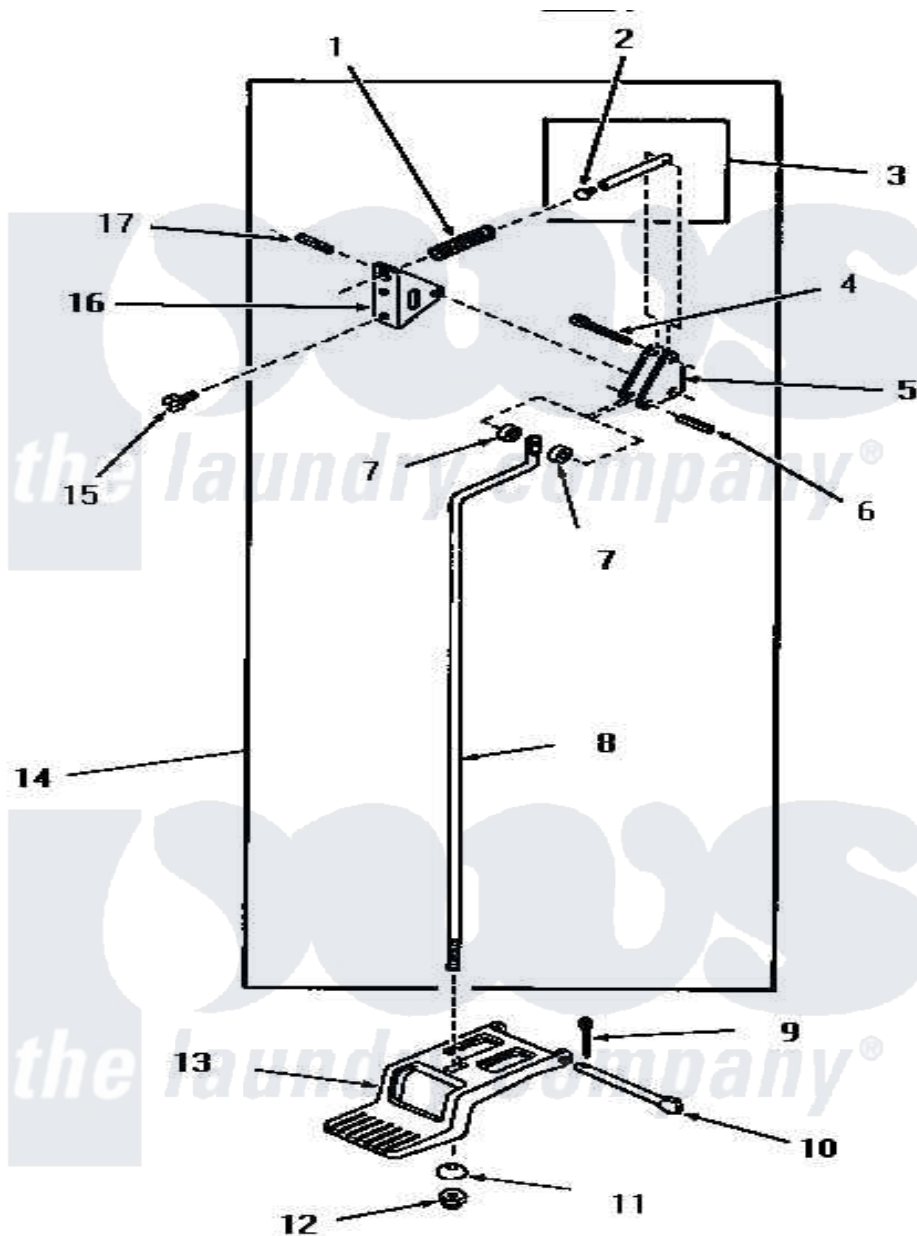

Amana FG0640 04 - DOOR RELEASE

Amana Residential Amana FG0640 Dryer Parts Parts Diagram 04 - DOOR RELEASE
 Click on the part number to view part

Item	Original Part Number	Replaced By	Status	Part Description
1	51065		Not Available	DOOR RELEASE SPRING
2	51786		Not Available	PLUG
3	51841		Not Available	DOOR RELEASE PIN ASSEMBLY
4	02578			Pin, Cotter
5	51041		Not Available	DOOR RELEASE LEVER
6	51161		Not Available	PIN,ROLL 1/8 X 3/4
7	51121			Door Release Spacer
8	51837		Not Available	DOOR RELEASE ROD
9	02578			Pin, Cotter
10	51045		Not Available	PEDAL HINGE PIN
11	51046		Not Available	NYLON WASHER
12	51271		Not Available	NUT
13	51802			Pedal, Foot
14	51844		Not Available	DOOR RELEASE ASSEMBLY
15	51246		Not Available	SCREW
16	51052		Not Available	DOOR RELEASE BRACKET