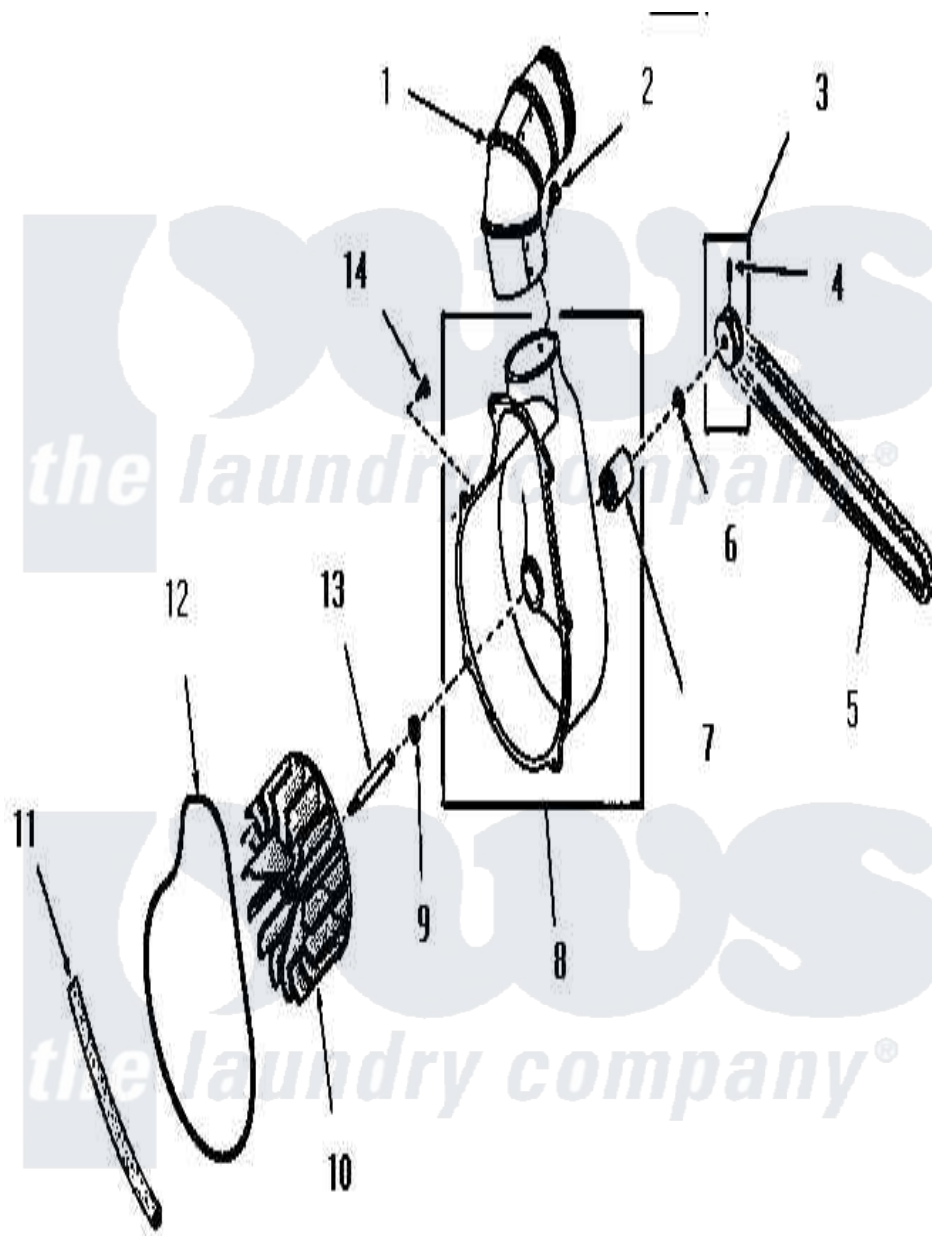

Amana FG0640 05 - EXHAUST FAN

Amana [Residential Amana FG0640 Dryer Parts](#) Parts Diagram 05 - EXHAUST FAN
 Click on the part number to view part

Item	Original Part Number	Replaced By	Status	Part Description
1	Y0052707	31986601B		Switch, Rocker
2	23222	3177991		Screw
3	53521		Not Available	ASSY,PULLEY
4	02771			Screw, 1/4-20 x 3/8 Hex S
5	51994			Belt
6	52549			Washer, 501 ID X3/4 Odx
7	51991		Not Available	BEARING
8	51946		Not Available	HOUSING,BLOWER
9	52549			Washer, 501 ID X3/4 Odx
10	90585		Not Available	IMPELLER
11	51790			Seal
12	51791			Gasket, Housing
13	53519		Not Available	EXHAUST FAN SHAFT
14	51784		Not Available	SCREW,10B-16 X 1/2 HEX