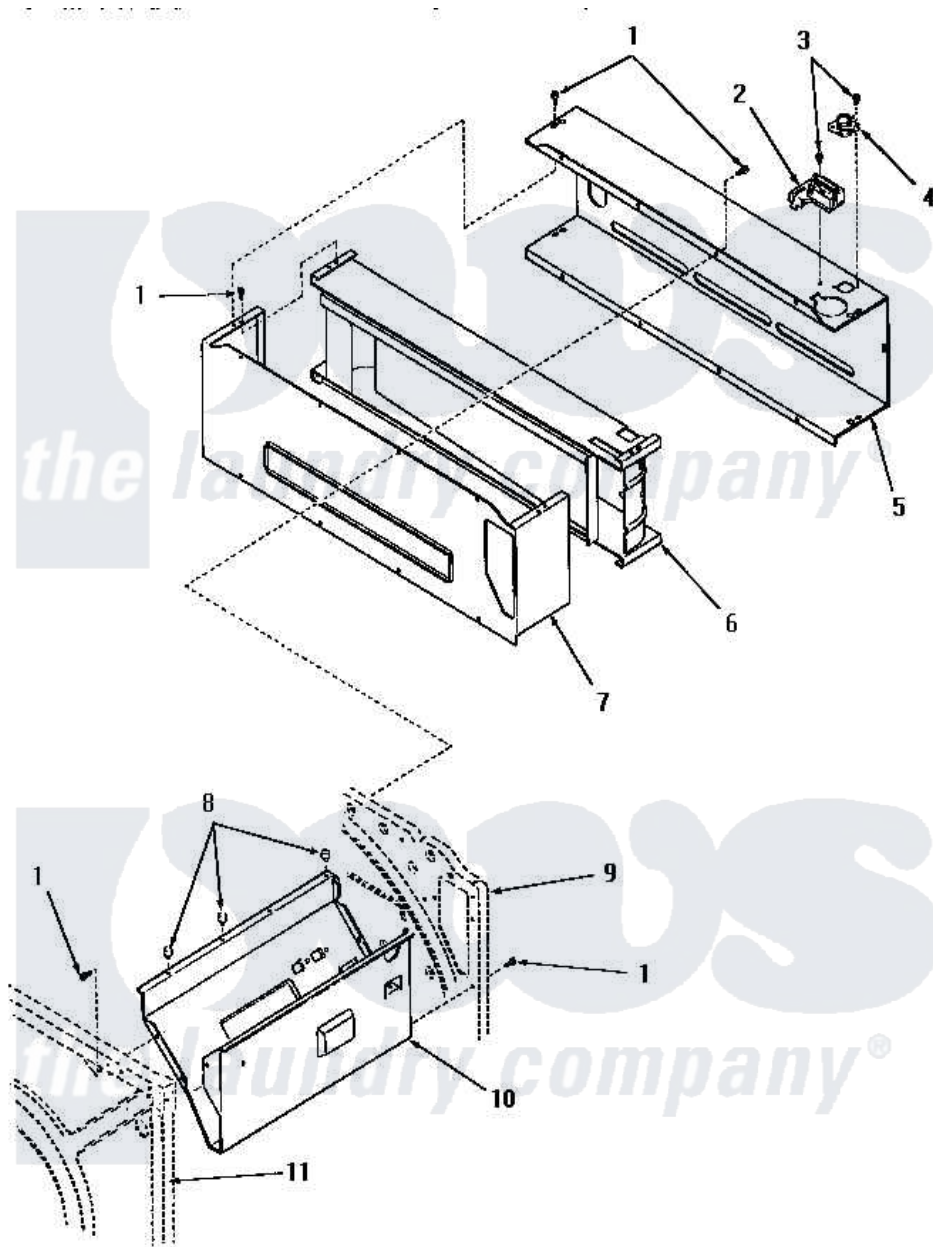

Amana FG0640 09 - HEATER BOX

Amana [Residential Amana FG0640 Dryer Parts](#) Parts Diagram 09 - HEATER BOX
 Click on the part number to view part

Item	Original Part Number	Replaced By	Status	Part Description
1	25723	27001200		Screw
2	55428		Not Available	SENSOR
3	23222	3177991		Screw
4	Y55742		Not Available	THERMOSTAT
5	0055427		Not Available	USE B5716202
6	55426		Not Available	ASSY,HEATER BOX LINER
7	Y0051866		Not Available	SUB 58627CG, OVEN BOTTOM
8	52552		Not Available	BUMPER, OVEN DOOR
9	Y00000000		Not Available	SEE NOTE REAR FRAME
10	Y52584		Not Available	BURNER SHIELD
11	Y00000000		Not Available	SEE NOTE FRONT FRAME AND AIR SHROUD