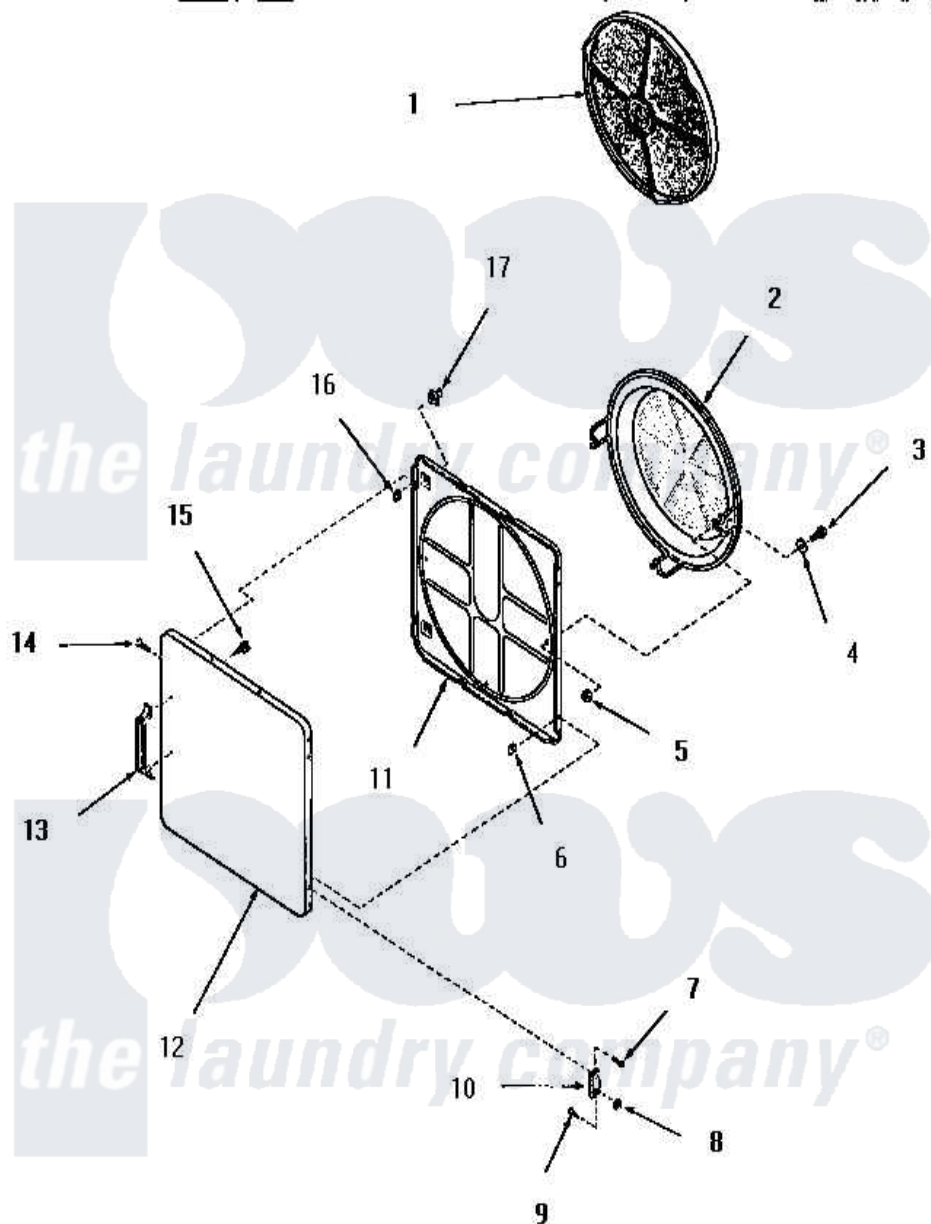

Amana FG0640 10 - LOADING DOOR

Amana Residential Amana FG0640 Dryer Parts Parts Diagram 10 - LOADING DOOR
 Click on the part number to view part

Item	Original Part Number	Replaced By	Status	Part Description
1	53002		Not Available	NO LONGER AVAILABLE
2	54731	54-731		Bake Element
3	02422			Screw, 1/4-20 X 1/2 HeX
4	Q6275		Not Available	WASHER
5	52566	27001225		Nut, Jam Mid Lock 1/4-20
6	52865		Not Available	SPEED NUT
7	52864	500226		Screw, 8b-16 x 5/8 Tap
8	51236	488130		Nut
9	22649			Screw, 8-32 X 13/32 FI
10	70014			Hinge
11	54665	54-665		Bake Element
12	52489H		Not Available	OUTER DOOR PANEL, HARVEST GOLD
"	52489A		Not Available	OUTER DOOR PANEL, AVOCADO
"	52489C		Not Available	OUTER DOOR PANEL, COPPERTONE

"	52489W		Not Available	OUTER DOOR PANEL, WHITE
13	54068	61925		Pull Door Commercial Black
14	52864	500226		Screw, 8b-16 x 5/8 Tap
15	52150	489464		Screw
16	52865		Not Available	SPEED NUT
17	54661	LA-1003		Door Catch Kit