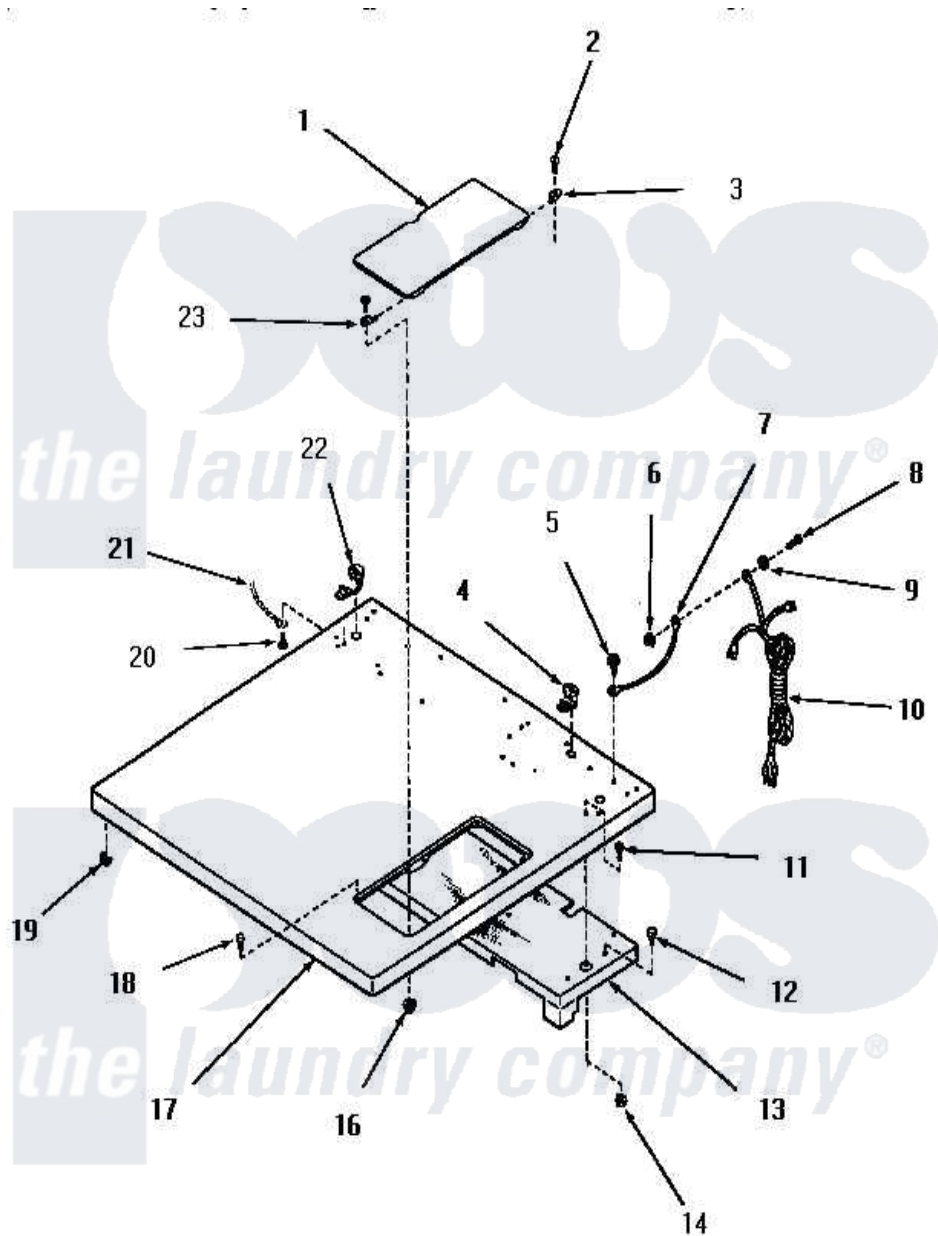

# Amana FG3070 01 - CABINET TOP

Amana Residential Amana FG3070 Washer Parts Parts Diagram 01 - CABINET TOP  
 Click on the part number to view part

Item	Original Part Number	Replaced By	Status	Part Description
1	52518W		Not Available	ACCESS DOOR, WHITE
"	52518A		Not Available	ACCESS DOOR, AVOCADO
"	52518H		Not Available	xREPLACE
"	52518C		Not Available	ACCESS DOOR, COPPERTONE
2	03630		Not Available	SCREW,6-32 X 3/8 ROUND
3	<a href="#">51351</a>			Hinge, Rear
4	21903	<a href="#">211881</a>		Grommet, Cord Part Not Used- Gas Models Only
5	<a href="#">51924</a>			Screw, 10-24 X 1/2 HeX
6	23951	<a href="#">M0282009</a>		Nut
7	54300		Not Available	GROUND WIRE, GREEN
8	<a href="#">20267</a>			Screw, 10-24 X 3/8 Round
9	<a href="#">03815</a>			Lockwasher, No.10 Ext Shk
10	51508		Not Available	POWER CORD
11	<a href="#">03203</a>			Screw, 8-32 X 3/8 Round Head
12	51355	<a href="#">51355</a>		5500w/240v, 13-23/32, Low

12	51333	<a href="#">51333</a>		Watt
13	52614		Not Available	TOP BAFFLE ASSEMBLY
14	51236	<a href="#">488130</a>		Nut
16	<a href="#">22678</a>			Nut, Nylon
17	52503H		Not Available	CABINET TOP, HARVEST GOLD
"	52503W		Not Available	CABINET TOP, WHITE
"	52503A		Not Available	CABINET TOP, AVOCADO
"	52503C		Not Available	CABINET TOP, COPPERTONE
18	<a href="#">53445</a>			Bumper
19	23007		Not Available	CAGED NUT
20	<a href="#">51924</a>			Screw, 10-24 X 1/2 HeX
21	Y00000000		Not Available	SEE NOTE GROUND WIRE, GREEN
22	<a href="#">52113</a>			Relief, Strain
23	<a href="#">51350</a>			Hinge, Front