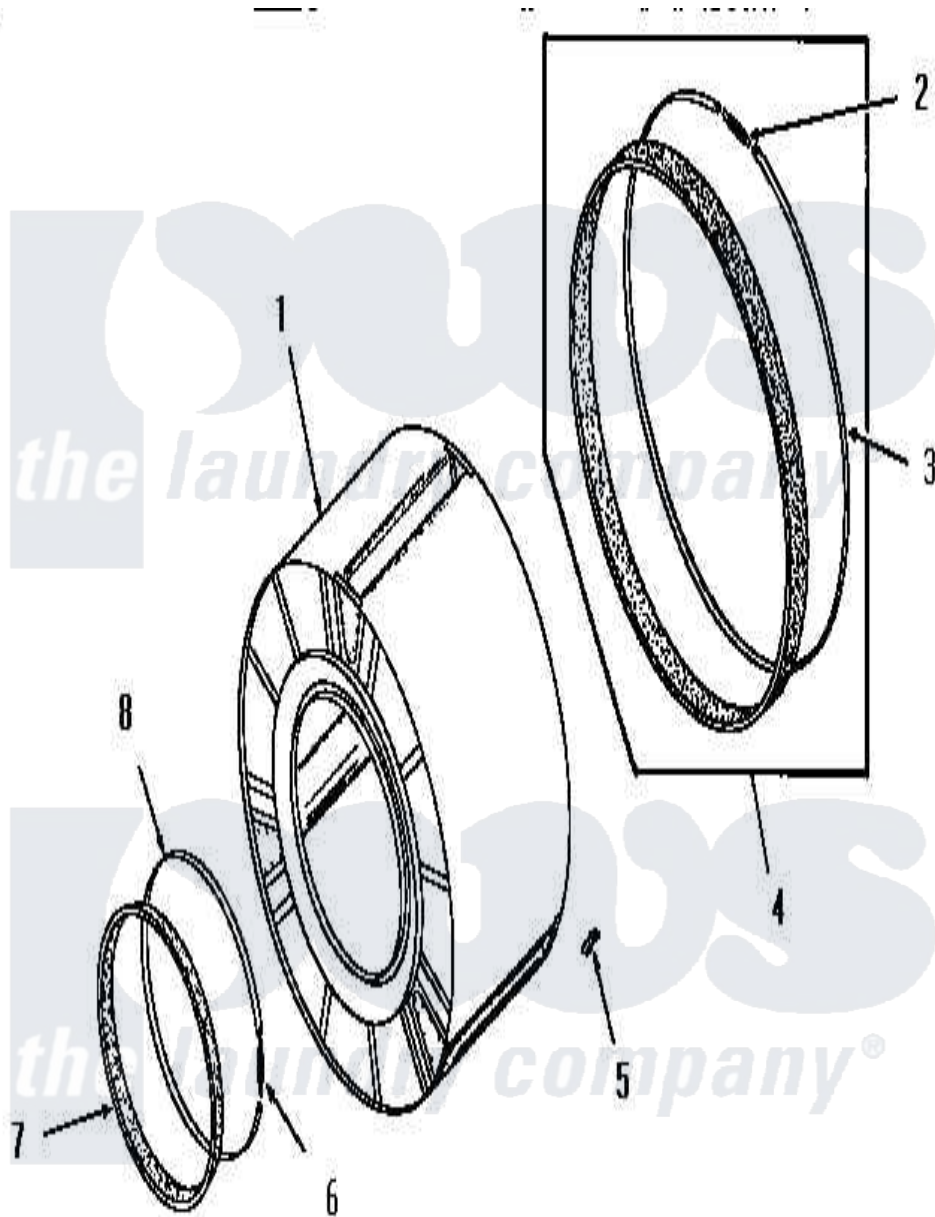

# Amana FG3070 02 - CLOTHES DRUM

Amana [Residential Amana FG3070 Washer Parts](#) Parts Diagram 02 - CLOTHES DRUM  
 Click on the part number to view part

Item	Original Part Number	Replaced By	Status	Part Description
1	<a href="#">53135</a>			Assembly, Drum
2	<a href="#">52310</a>			Spring
3	<a href="#">50781</a>			Strap, Seal
4	<a href="#">51883A</a>			Assembly, Seal
5	51201		Not Available	CLIP
6	<a href="#">50168</a>			Spring
7	<a href="#">51881</a>			Seal, Front
8	<a href="#">50169</a>			Strap, Retainer