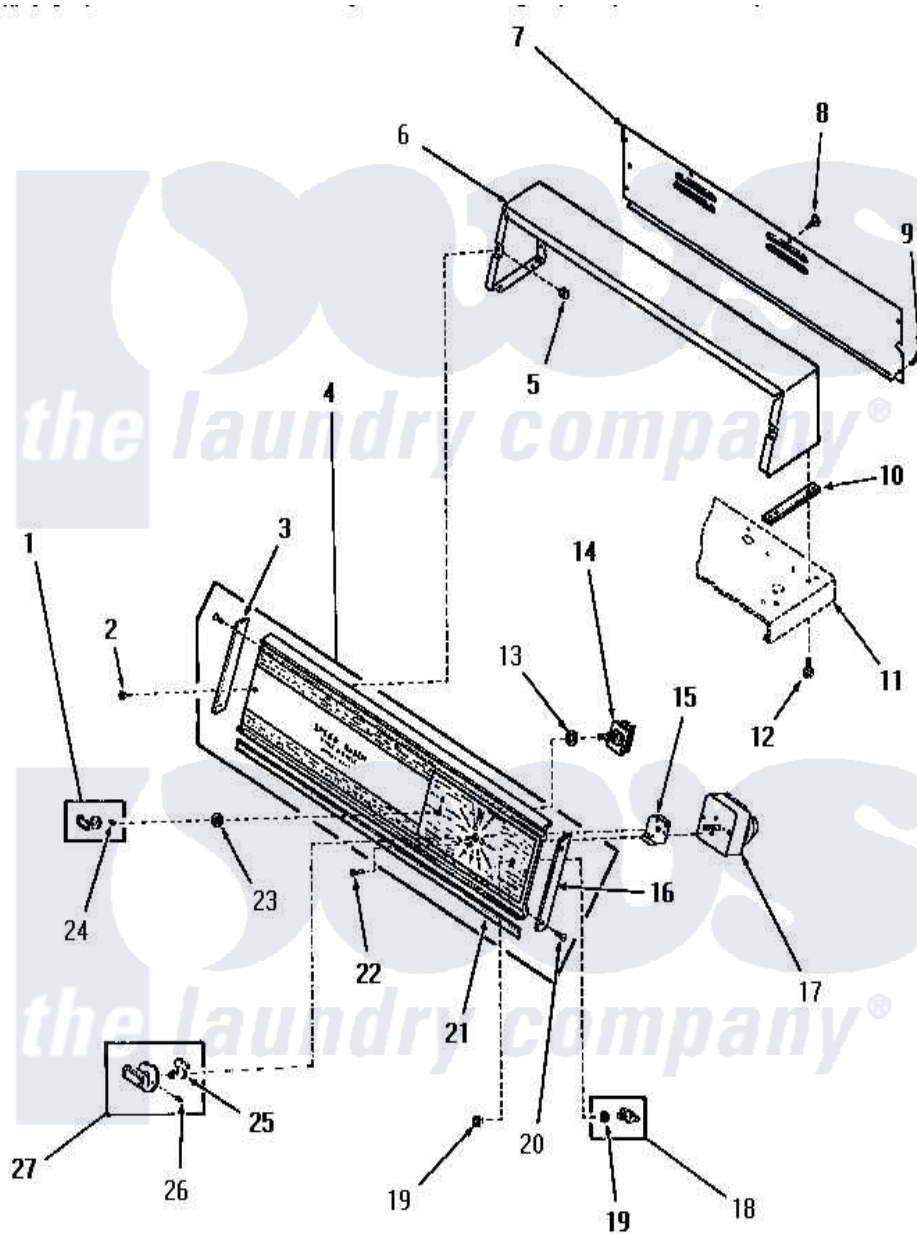

# Amana FG3070 03 - CONTROL PANEL, CONTROL HOOD AND CONTROLS

Amana Residential Amana FG3070 Washer Parts Parts Diagram 03 - CONTROL PANEL, CONTROL HOOD AND CONTROLS

Click on the part number to view part

Item	Original Part Number	Replaced By	Status	Part Description
1	<a href="#">24291</a>			Assembly, Knob
2	25232		Not Available	SCREW,8AB-18X7/8 OVAL
3	25072		Not Available	END CAP, LEFT
4	Y54971		Not Available	CONTROL PANEL
5	<a href="#">54038</a>			NUt, Speed U-Type
6	52530W		Not Available	CONTROL HOOD, WHITE
"	52530H		Not Available	CONTROL HOOD, HARVEST GOLD
"	52530A		Not Available	CONTROL HOOD, AVOCADO
7	52539GR		Not Available	CONTROL HOOD REAR COVER, GRAY
8	23222	<a href="#">3177991</a>		Screw
9	25724		Not Available	HEX HEAD SCREW
10	23028		Not Available	GASKET,CONTROL BOX END
11	Y00000000		Not Available	SEE NOTE CABINET TOP

12	23962	<a href="#">W10116760</a>	Screw
13	<a href="#">91176</a>		Lockwasher, 3/8 Intshkp
14	53380	Not Available	TEMPERATURE SELECTOR SWITCH
15	25966	Not Available	SPACER,TIMER
16	25073	Not Available	END CAP, RIGHT
17	52594	Not Available	TIMER
18	53768	<a href="#">55882P</a>	Assembly- Switch
19	<a href="#">52947</a>		Nut, Hex 15/32-32
20	52864	<a href="#">500226</a>	Screw, 8b-16 x 5/8 Tap
21	Y0053880	Not Available	ACTUATOR, WATER
22	Y0054441	Not Available	NAMEPLATE, HANDLE
23	<a href="#">24205</a>		Nut, Knurled 3/8-24
24	23392	Not Available	CLIP FOR 26816 KNOB
25	<a href="#">24283</a>		Indicator, Timer Knob
26	20310	Not Available	SCREW,8-32 X 1/4 HEX S
27	24290	Not Available	ASSY,KNOB-TIMER