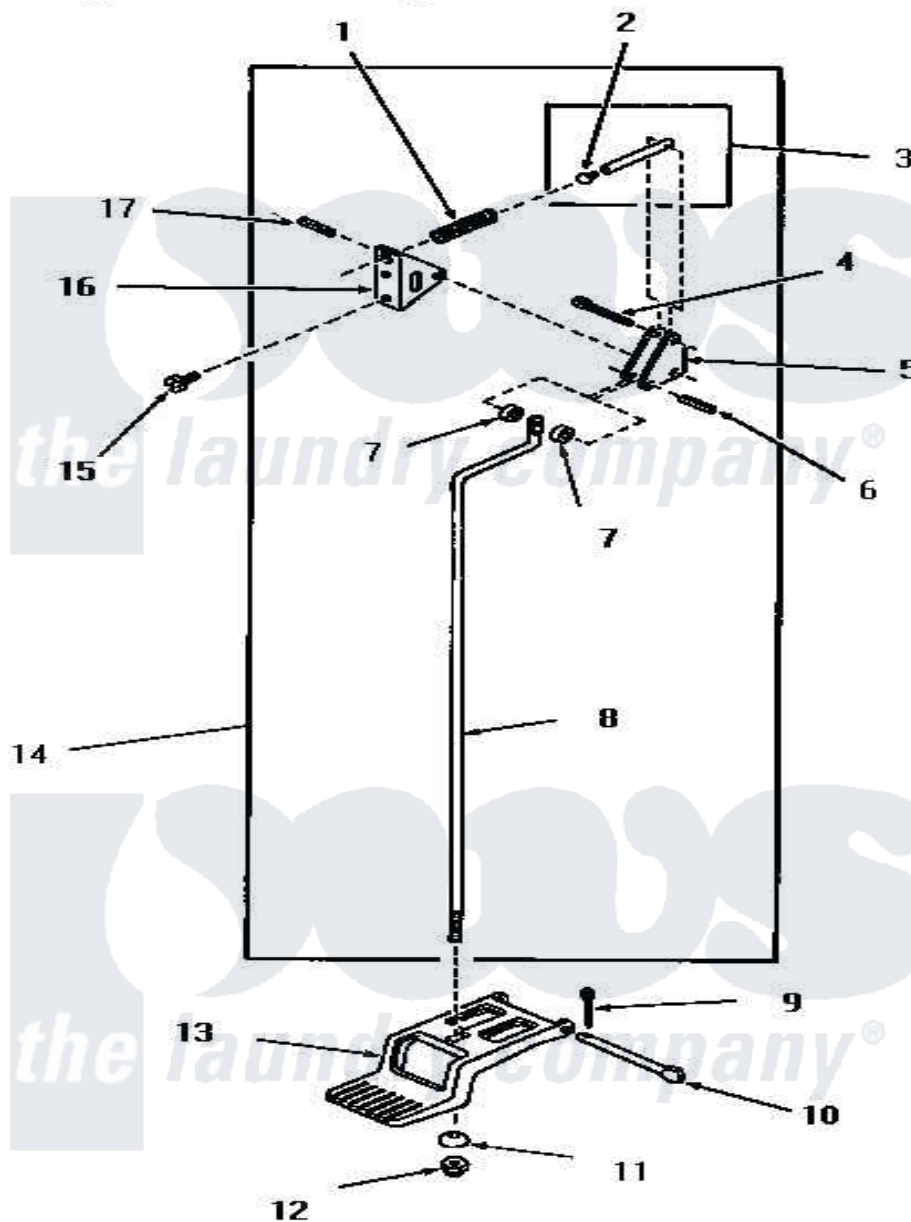

Amana FG3070 04 - DOOR RELEASE

Amana [Residential Amana FG3070 Washer Parts](#) Parts Diagram 04 - DOOR RELEASE
 Click on the part number to view part

Item	Original Part Number	Replaced By	Status	Part Description
1	51065		Not Available	DOOR RELEASE SPRING
2	51786		Not Available	PLUG
3	51841		Not Available	DOOR RELEASE PIN ASSEMBLY
4	02578			Pin, Cotter
5	51041		Not Available	DOOR RELEASE LEVER
6	51161		Not Available	PIN,ROLL 1/8 X 3/4
7	51121			Door Release Spacer
8	51837		Not Available	DOOR RELEASE ROD
9	02578			Pin, Cotter
10	51045		Not Available	PEDAL HINGE PIN
11	51046		Not Available	NYLON WASHER
12	51271		Not Available	NUT
13	51802			Pedal, Foot
14	51844		Not Available	DOOR RELEASE ASSEMBLY
15	51246		Not Available	SCREW
16	51052		Not Available	DOOR RELEASE BRACKET