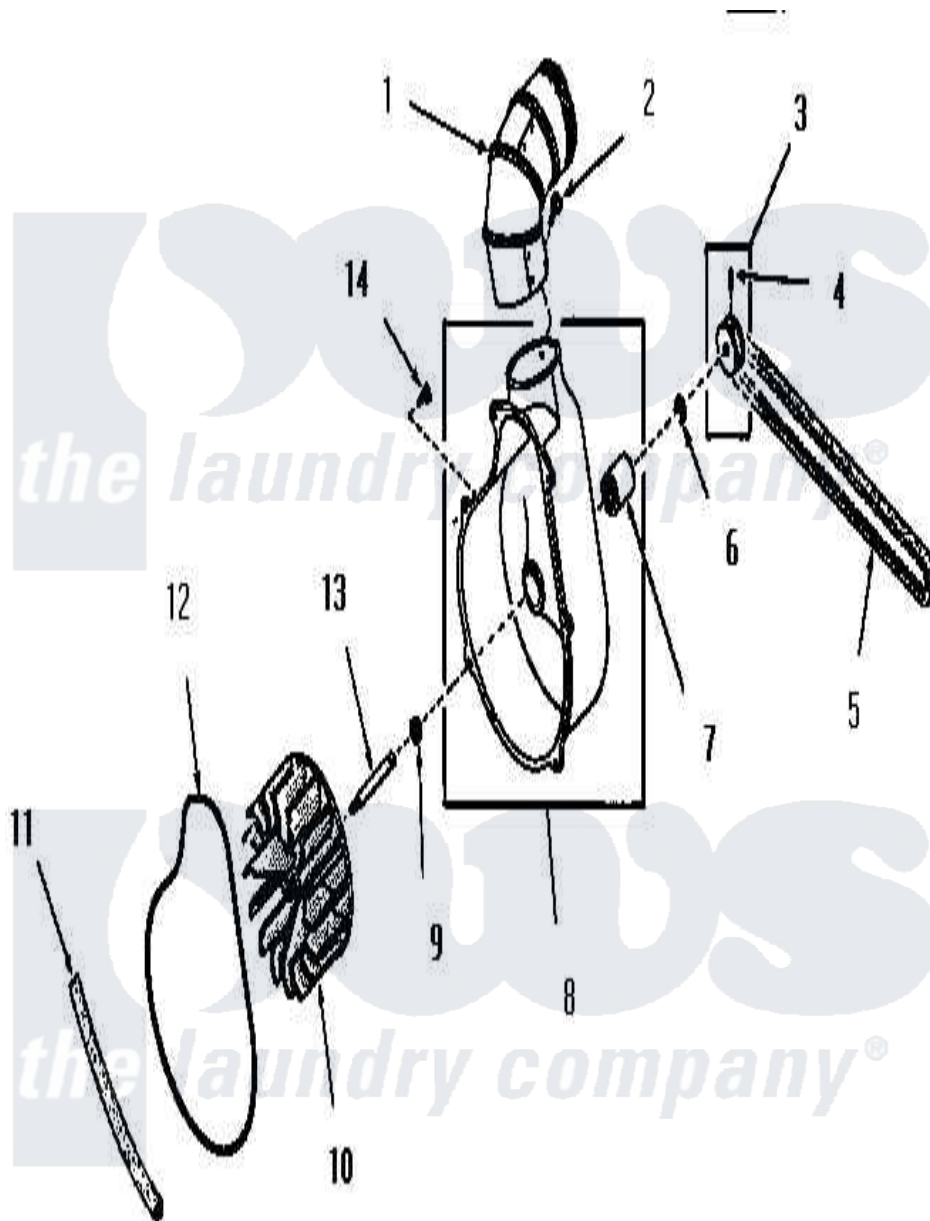

Amana FG3070 05 - EXHAUST FAN

Amana Residential Amana FG3070 Washer Parts Parts Diagram 05 - EXHAUST FAN
 Click on the part number to view part

Item	Original Part Number	Replaced By	Status	Part Description
1	Y0052707	31986601B		Switch, Rocker
2	23222	3177991		Screw
3	53521		Not Available	ASSY,PULLEY
4	02771			Screw, 1/4-20 x 3/8 Hex S
5	51994			Belt
6	52549			Washer, 501 ID X3/4 Odx
7	51991		Not Available	BEARING
8	51946		Not Available	HOUSING,BLOWER
9	52549			Washer, 501 ID X3/4 Odx
10	90585		Not Available	IMPELLER
11	51790			Seal
12	51791			Gasket, Housing
13	53519		Not Available	EXHAUST FAN SHAFT
14	51784		Not Available	SCREW,10B-16 X 1/2 HEX