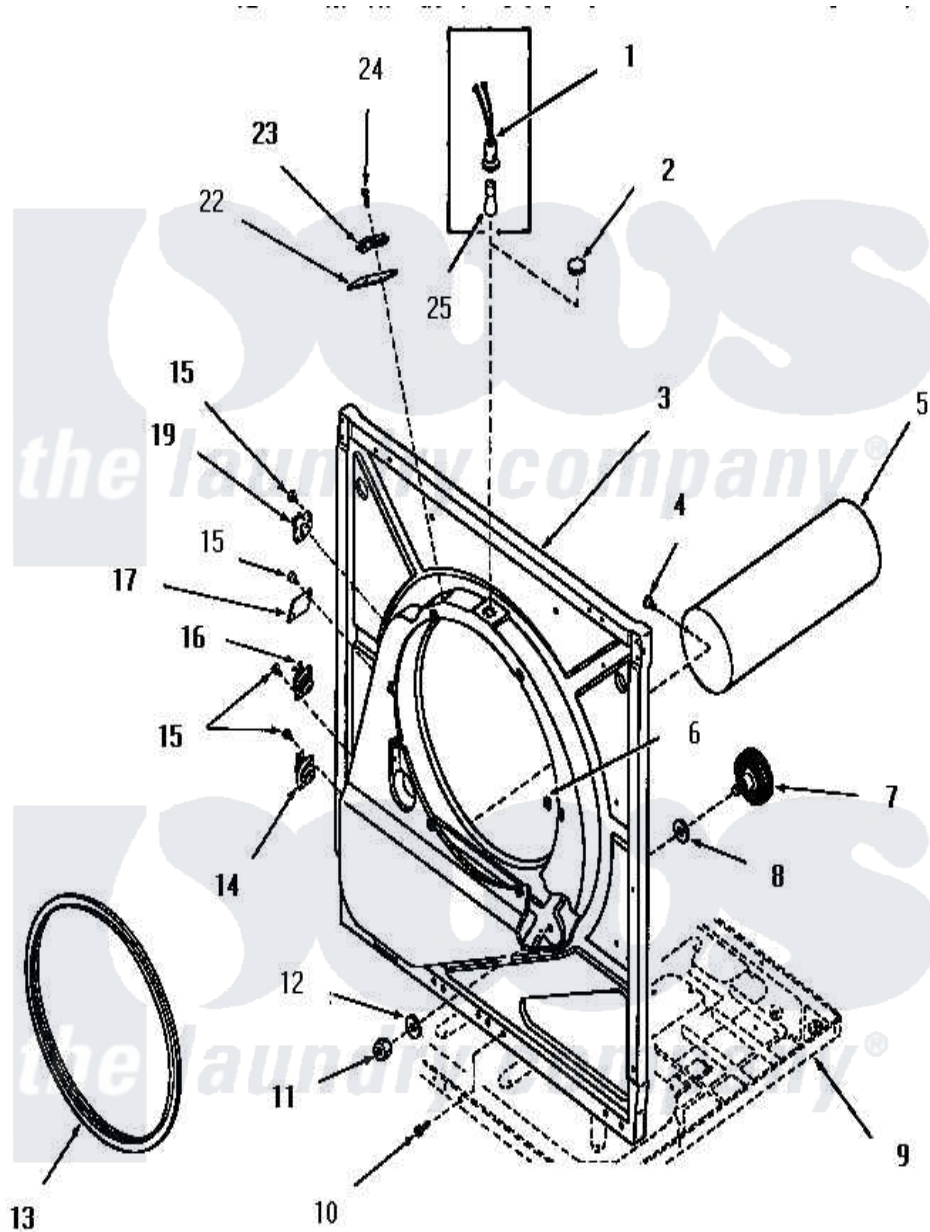

# Amana FG3070 06 - FRONT FRAME AND AIR SHROUD

Amana Residential Amana FG3070 Washer Parts Parts Diagram 06 - FRONT FRAME AND AIR SHROUD  
 Click on the part number to view part

Item	Original Part Number	Replaced By	Status	Part Description
1	Y0054609	<a href="#">M0270519</a>		Washer
2	54610		Not Available	PLUG BUTTON
3	51850		Not Available	FRONT FRAME AND AIR SHROUD
4	52150	<a href="#">489464</a>		Screw
5	51821		Not Available	EXHAUST DUCT
6	52865		Not Available	SPEED NUT
7	53555	<a href="#">56285</a>		Roller Cylinder
8	<a href="#">52123</a>			Washer
9	Y00000000		Not Available	SEE NOTE FRAME BASE
10	25723	<a href="#">27001200</a>		Screw
11	52124		Not Available	NUT
12	<a href="#">52122</a>			Washer
13	51798		Not Available	GASKET
14	51987		Not Available	THERMOSTAT
15	23222	<a href="#">3177991</a>		Screw
16	<a href="#">Y52394</a>			Thermostat

17	52550	Not Available	COVER PLATE
19	<a href="#">53708</a>		Thermostat
22	<a href="#">52112</a>		Insulation
23	Y51143	Not Available	SWITCH
24	<a href="#">51783</a>		Screw, 6b-20 X 7/8 HeX
25	Y54608	<a href="#">31001575</a>	Bulb, Cylinder Light