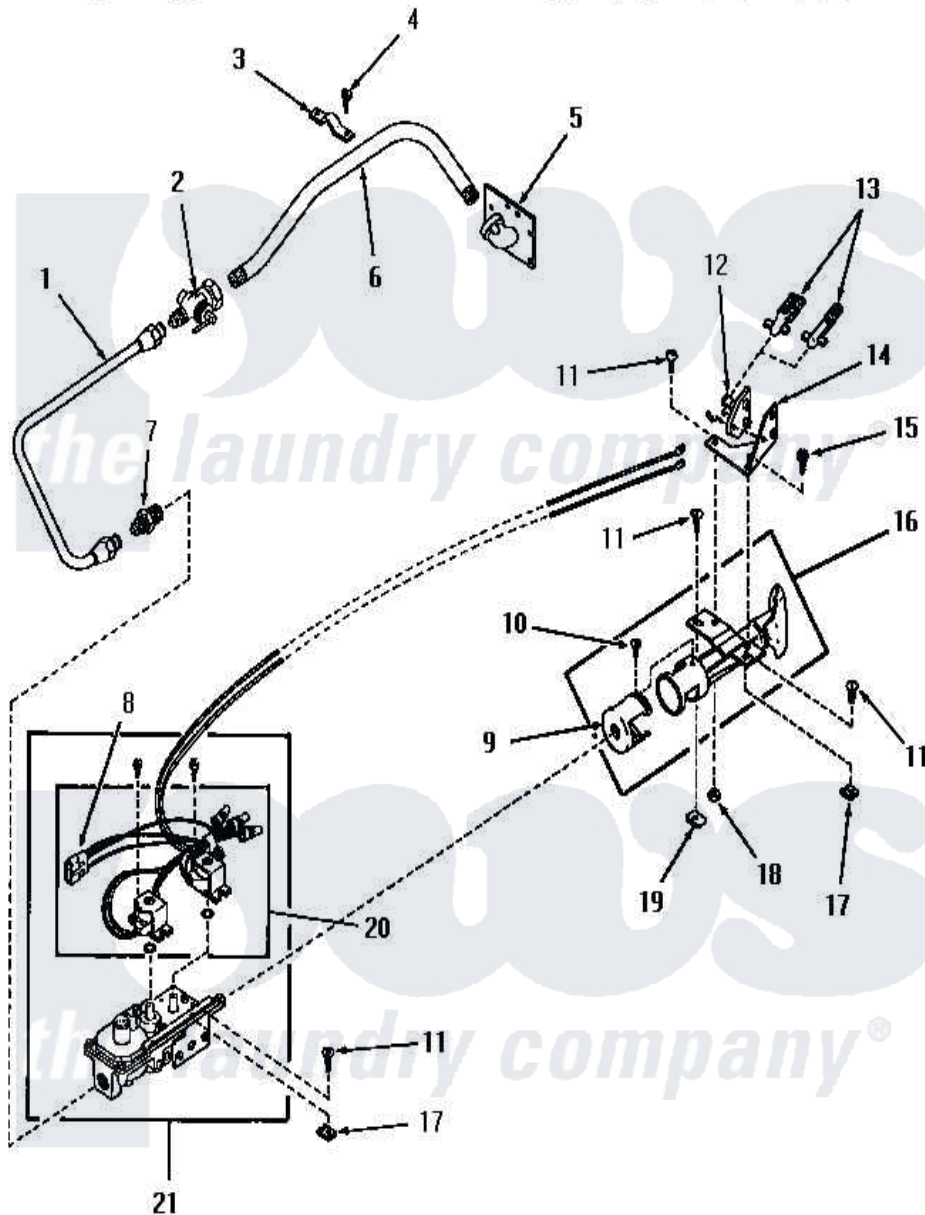

Amana FG3070 07 - GLOW BAR IGNITION BURNER

Amana Residential Amana FG3070 Washer Parts Parts Diagram 07 - GLOW BAR IGNITION BURNER
 Click on the part number to view part

| Item | Original Part Number | Replaced By | Status | Part Description |
|------|-----------------------|--------------------------|---------------|--------------------------|
| 1 | 54407 | | Not Available | ASSY,INLET GAS TUBE |
| 2 | Y51058 | | Not Available | VALVE |
| 3 | 51828 | | Not Available | GAS PIPE CLAMP |
| 4 | 25723 | 27001200 | | Screw |
| 5 | 51842 | | Not Available | PIPE SUPPORT |
| 6 | 51775 | | Not Available | INLET GAS PIPE |
| 7 | 54408 | | | Connector, Male |
| 8 | 55452 | | Not Available | PLUG |
| 9 | 53007 | 53-007 | | Receptacle |
| 10 | 53006 | 53-006 | | Receptacle |
| 11 | 20267 | | | Screw, 10-24 X 3/8 Round |
| 12 | 55435 | | Not Available | BRACKET,IGNITER |
| 13 | 55438 | 4392003 | | Ignitor |
| 14 | 55434 | | Not Available | BRACKET |
| 15 | 51784 | | Not Available | SCREW,10B-16 X 1/2 HEX |
| 16 | 53011 | | Not Available | TUBE,BURNER |

| | | | |
|----|-----------------------|-----------------------|----------------------------|
| 17 | 21747 | | Nut, Speed |
| 18 | 03673 | Not Available | NUT |
| 19 | 20249 | 36020 | Nut-10-24 |
| 20 | 55971A | Not Available | COIL,BURNER |
| 21 | 55971 | Not Available | VALVE,GAS |
| NI | 53255 | | Assembly, Conversion Kit |
| " | 53408 | Not Available | LABEL,CHANGE-OVER |
| " | 56327 | Not Available | STICKER |
| " | 56326 | Not Available | ASSY,CONVERSION KIT |
| " | 53556 | Not Available | STICKER,CONVERSION |
| " | 51211 | | Orifice, LP No.55 Drill |
| " | 53952 | | Screw, Vent |
| " | 53390 | | Plug, Block-Open |
| " | 55753 | Not Available | VALVE CONVERTED STICKER |
| " | 50326 | | Orifice, NG |
| " | 52894 | Not Available | STICKER |
| " | 52893 | | Sticker |