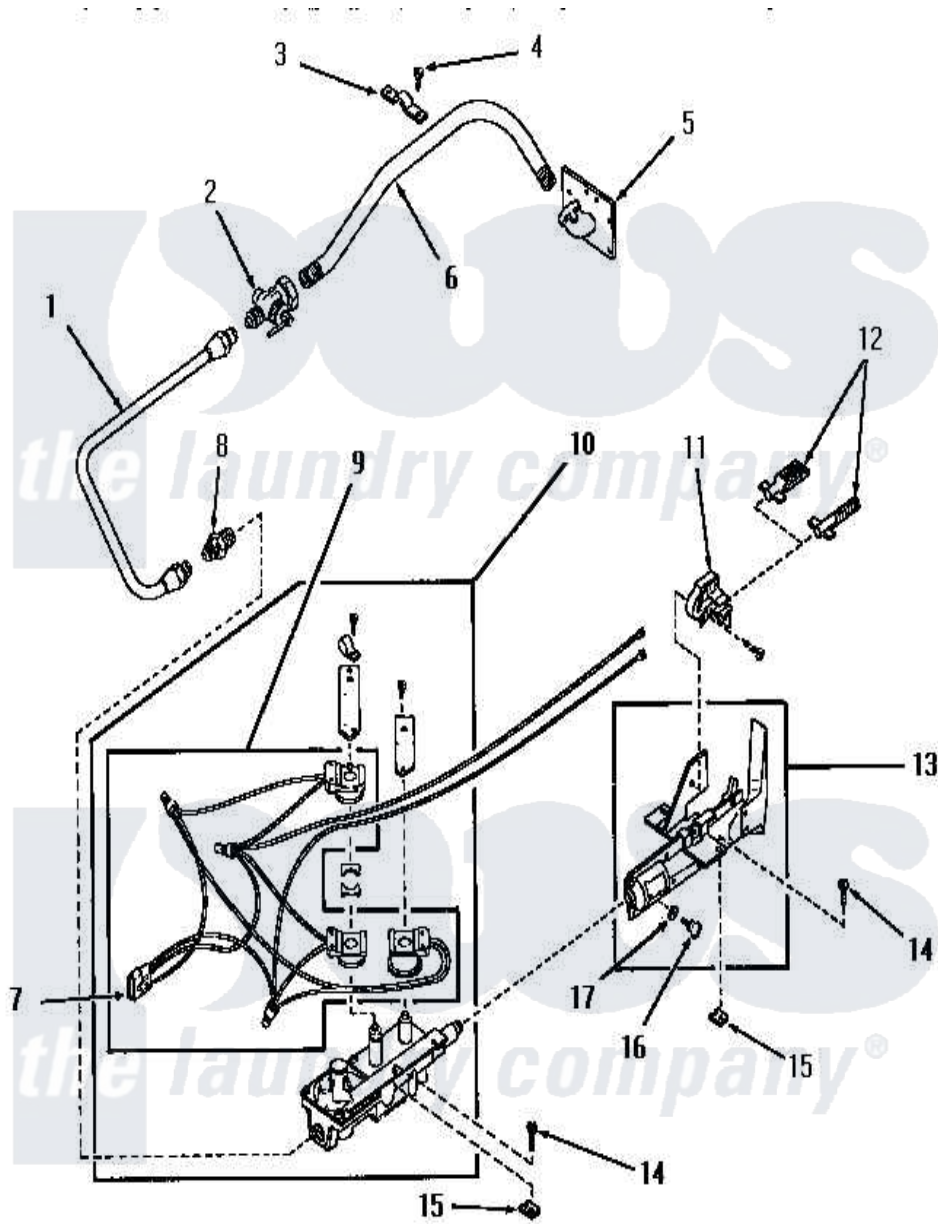

# Amana FG3070 08 - GLOW BAR IGNITION BURNER

Amana Residential Amana FG3070 Washer Parts Parts Diagram 08 - GLOW BAR IGNITION BURNER  
 Click on the part number to view part

Item	Original Part Number	Replaced By	Status	Part Description
1	54460		Not Available	INLET,GAS TUBE
2	Y51058		Not Available	VALVE
3	51828		Not Available	GAS PIPE CLAMP
4	25723	<a href="#">27001200</a>		Screw
5	51842		Not Available	PIPE SUPPORT
6	51775		Not Available	INLET GAS PIPE
7	55452		Not Available	PLUG
8	<a href="#">54408</a>			Connector, Male
9	<a href="#">55439A</a>			Burner Coils
10	55745		Not Available	GAS VALVE ASSEMBLY
11	55448		Not Available	BRACKET,IGNITER xREPLACE
12	55438	<a href="#">4392003</a>		Ignitor
13	55857		Not Available	TUBE,BURNER
14	<a href="#">20267</a>			Screw, 10-24 X 3/8 Round
15	<a href="#">21747</a>			Nut, Speed
16	54466		Not Available	THUMB SCREW

17	54735		Not Available	WASHER
NI	55753		Not Available	VALVE CONVERTED STICKER
"	54477		Not Available	CAP, VENT
"	54495		Not Available	PLUG, BLOCK-OPEN
"	53556		Not Available	STICKER, CONVERSION
"	53408		Not Available	LABEL, CHANGE-OVER
"	<a href="#">50326</a>			Orifice, NG
"	Y0054476	<a href="#">D7431921Q</a>		Gasket
"	<a href="#">53255</a>			Assembly, Conversion Kit
"	<a href="#">51211</a>			Orifice, LP No.55 Drill
"	<a href="#">52893</a>			Sticker
"	<a href="#">55750</a>			Valve Converted Sticker
"	55749		Not Available	ASSY, CONVERSION KIT
"	<a href="#">20247</a>			Plug, Pipe
"	52894		Not Available	STICKER