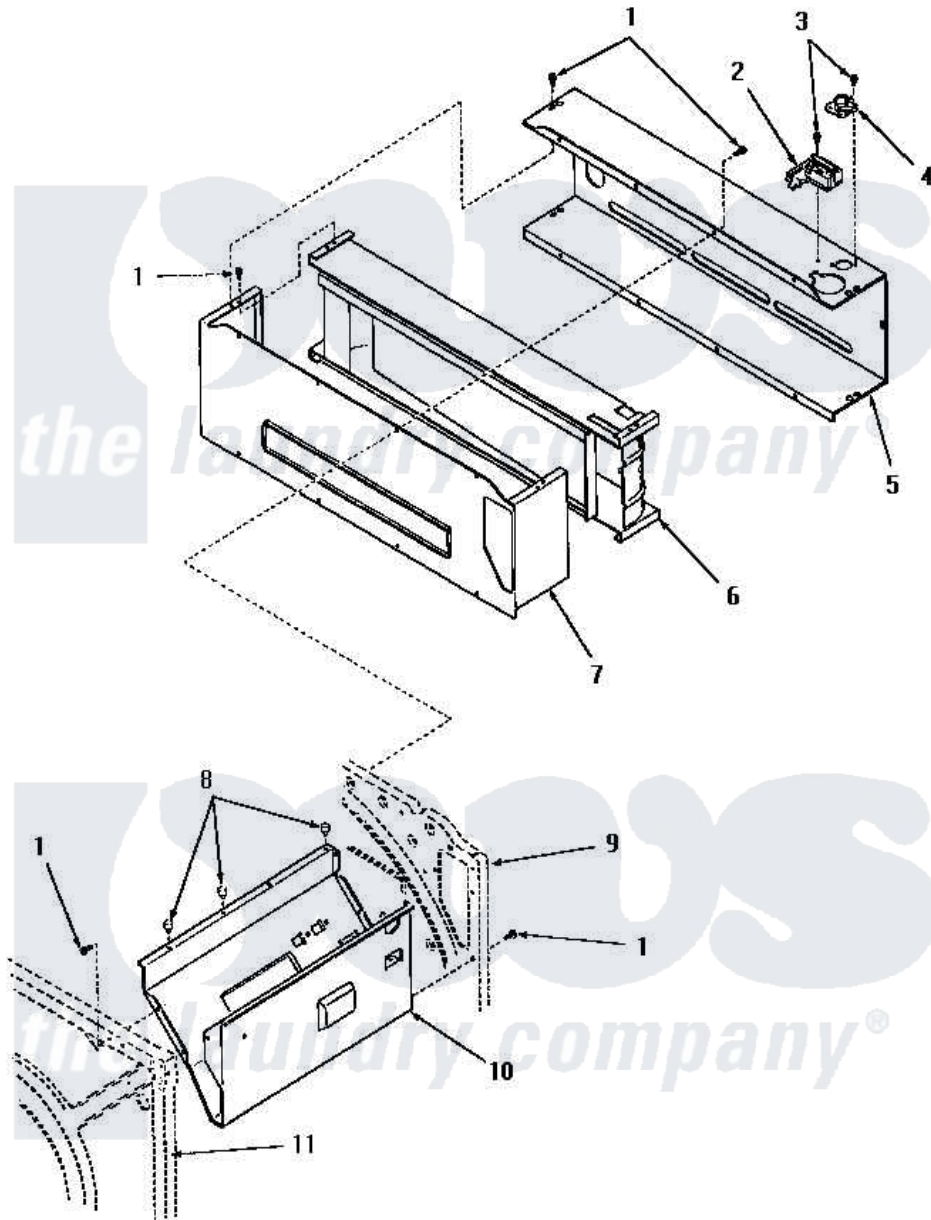

Amana FG3070 09 - HEATER BOX

Amana [Residential Amana FG3070 Washer Parts](#) Parts Diagram 09 - HEATER BOX
 Click on the part number to view part

Item	Original Part Number	Replaced By	Status	Part Description
1	25723	27001200		Screw
2	55428		Not Available	SENSOR
3	23222	3177991		Screw
4	Y55742		Not Available	THERMOSTAT
5	0055427		Not Available	USE B5716202
6	55426		Not Available	ASSY,HEATER BOX LINER
7	Y0051866		Not Available	SUB 58627CG, OVEN BOTTOM
8	52552		Not Available	BUMPER, OVEN DOOR
9	Y00000000		Not Available	SEE NOTE REAR FRAME
10	Y52584		Not Available	BURNER SHIELD
11	Y00000000		Not Available	SEE NOTE FRONT FRAME AND AIR SHROUD