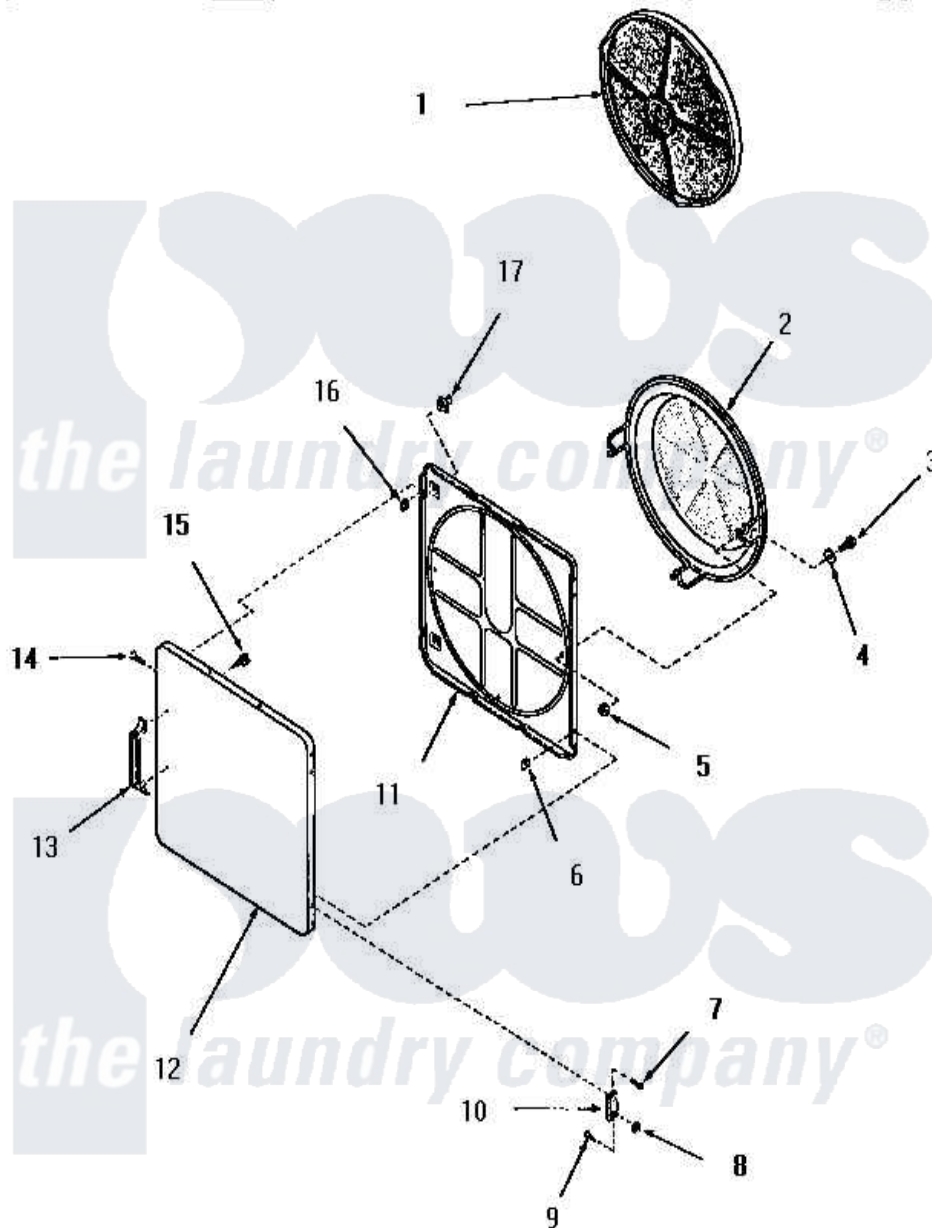

Amana FG3070 10 - LOADING DOOR

Amana [Residential Amana FG3070 Washer Parts](#) Parts Diagram 10 - LOADING DOOR
 Click on the part number to view part

Item	Original Part Number	Replaced By	Status	Part Description
1	53002		Not Available	NO LONGER AVAILABLE
2	54731	54-731		Bake Element
3	02422			Screw, 1/4-20 X 1/2 HeX
4	Q6275		Not Available	WASHER
5	52566	27001225		Nut, Jam Mid Lock 1/4-20
6	52865		Not Available	SPEED NUT
7	52864	500226		Screw, 8b-16 x 5/8 Tap
8	51236	488130		Nut
9	22649			Screw, 8-32 X 13/32 FI
10	70014			Hinge
11	54665	54-665		Bake Element
12	52489H		Not Available	OUTER DOOR PANEL, HARVEST GOLD
"	52489A		Not Available	OUTER DOOR PANEL, AVOCADO
"	52489C		Not Available	OUTER DOOR PANEL, COPPERTONE

"	52489W		Not Available	OUTER DOOR PANEL, WHITE
13	54068	61925		Pull Door Commercial Black
14	52864	500226		Screw, 8b-16 x 5/8 Tap
15	52150	489464		Screw
16	52865		Not Available	SPEED NUT
17	54661	LA-1003		Door Catch Kit