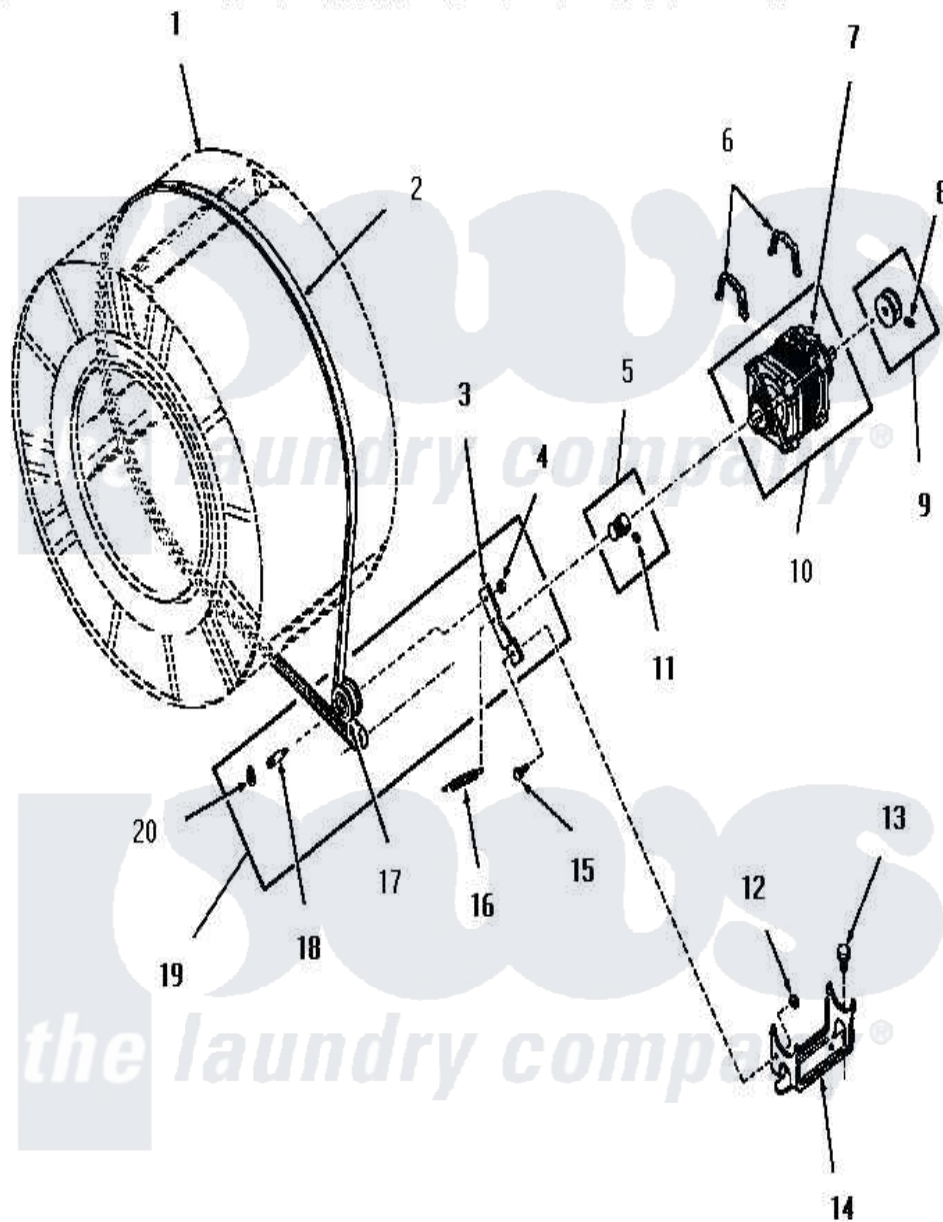

# Amana FG3070 11 - MOTOR, IDLER AND BELT

Amana Residential Amana FG3070 Washer Parts Parts Diagram 11 - MOTOR, IDLER AND BELT  
 Click on the part number to view part

Item	Original Part Number	Replaced By	Status	Part Description
1	Y00000000		Not Available	SEE NOTE CLOTHES DRUM
2	<a href="#">52556</a>			Belt
3	54410		Not Available	LEVER, IDLER
4	52566	<a href="#">27001225</a>		Nut, Jam Mid Lock 1/4-20
5	52593		Not Available	ASSY, MOTOR PULLEY
6	51789	<a href="#">660658</a>		Clamp, Motor Mounting 343481 685441
7	53249		Not Available	SWITCH
"	Y00000000		Not Available	SEE NOTE MOTOR SWITCH, WESTINGHOUSE -- (NOT REPLACEABLE)
"	53226		Not Available	SWITCH, MOTOR
8	<a href="#">02771</a>			Screw, 1/4-20 x 3/8 Hex S
9	<a href="#">53522</a>			Pulley, Motor
10	52697		Not Available	MOTOR
11	52906		Not Available	SETSCREW
12	52566	<a href="#">27001225</a>		Nut, Jam Mid Lock 1/4-20

13	23928	Not Available	CAP SCREW AND LOCKWASHER
14	51824	Not Available	MOUNT,MOTOR
15	<a href="#">52567</a>		Bolt, Shoulder
16	<a href="#">52323</a>		Spring
17	<a href="#">Y54414</a>		Assembly, Wheel And Bearing
18	54411	Not Available	SHAFT,IDLER LEVER
19	54415	Not Available	LEVER,IDLER
20	<a href="#">23748</a>		Ring, Retaining