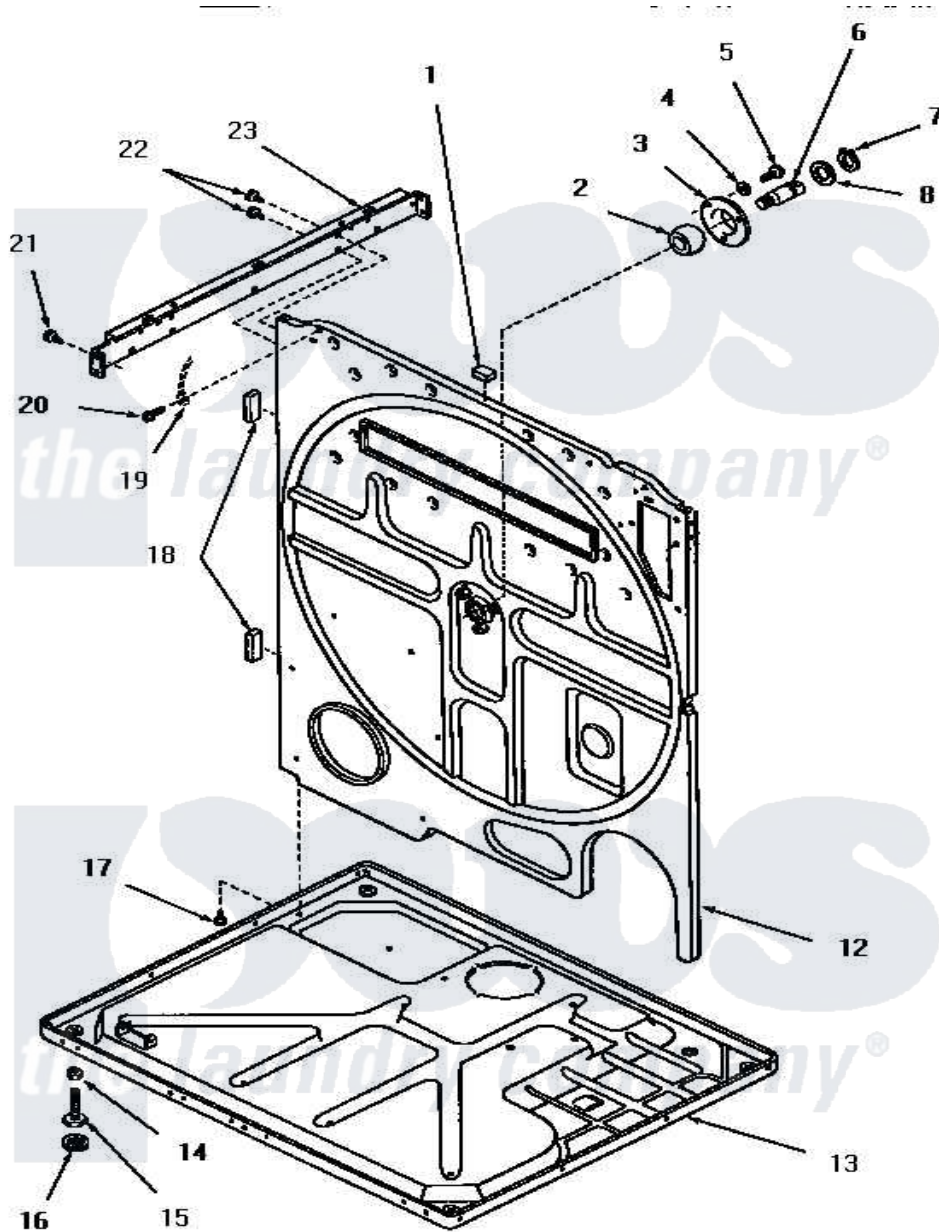

Amana FG3070 13 - REAR FRAME AND FRAME BASE

Amana Residential Amana FG3070 Washer Parts Parts Diagram 13 - REAR FRAME AND FRAME BASE
 Click on the part number to view part

Item	Original Part Number	Replaced By	Status	Part Description
1	Y0054053	Y0301205		ELement- L
2	Y52079			Bearing, Drum Shaft
3	51826		Not Available	COVER,BEARING
4	03189			LoCkwasher, 1/4 Std-C P
5	53589	8204624		Bolt
6	53132		Not Available	SHAFT,DRUM
7	70061			Ring, Retaining
8	Y52564			Washer
12	52574		Not Available	FRAME,REAR
13	Y52572		Not Available	FRAME BASE
14	52794	62739		Nut, Lock
15	Y52696	Y305086		Adjustable Leg And Nut
16	70282	Y314137		Foot, Rubber
17	25723	27001200		Screw
18	20354		Not Available	BUMPER PAD
19	Y00000000		Not Available	SEE NOTE GROUND WIRE, GREEN

20	51784		Not Available	SCREW, 10B-16 X 1/2 HEX
21	25723	27001200		Screw
22	51780	3390631		Screw, 10-16 X 3/8
23	51818		Not Available	SUPPORT CHANNEL, RIGHT OR LEFT