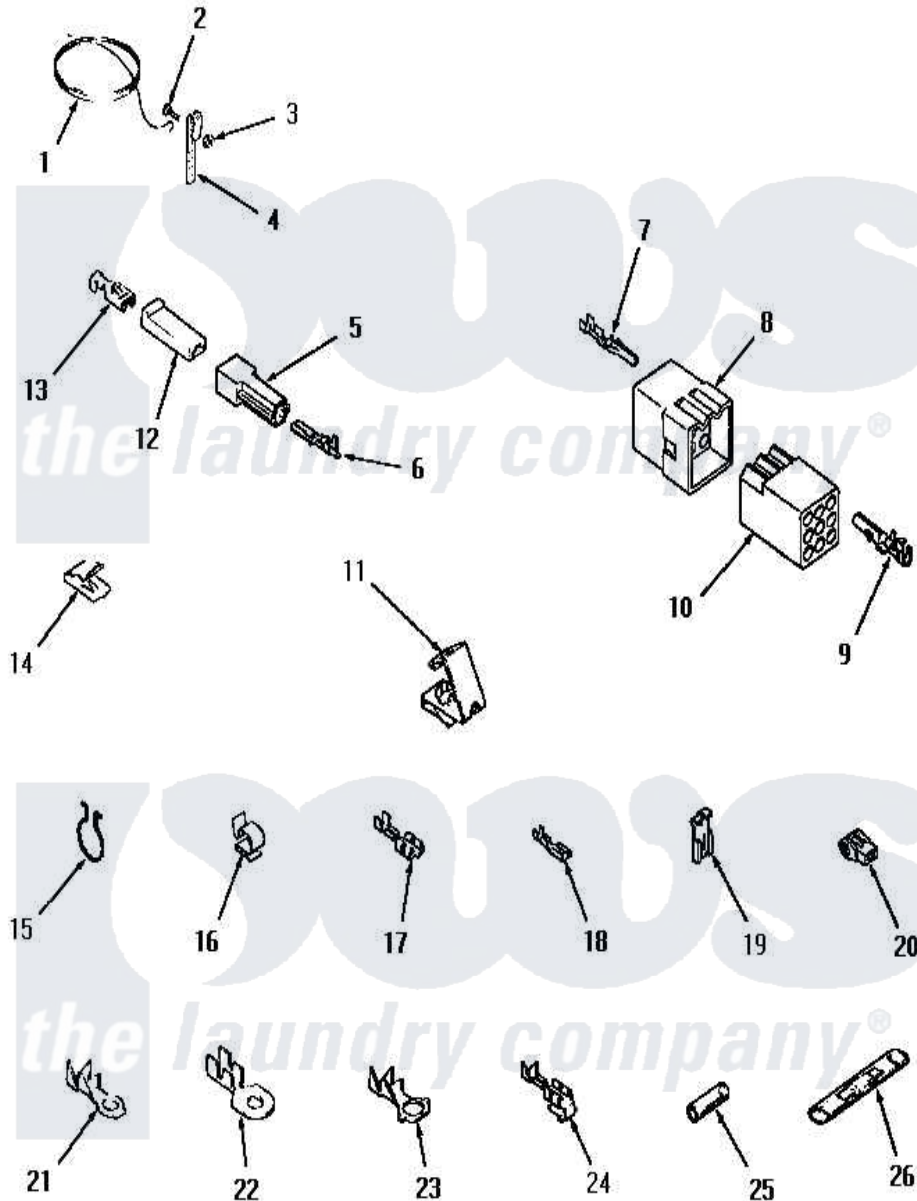

# Amana FG3070 14 - WIRE AND TERMINALS

Amana [Residential Amana FG3070 Washer Parts](#) Parts Diagram 14 - WIRE AND TERMINALS  
 Click on the part number to view part

Item	Original Part Number	Replaced By	Status	Part Description
1	Y21429		Not Available	GROUND WIRE
2	21431		Not Available	ROUND HEAD SCREW
3	Y20276		Not Available	NUT
4	21430		Not Available	STRAP,GROUND
5	90788		Not Available	HOUSING,TAB
6	<a href="#">00133</a>			Terminal, Tab-1/4 Male
7	<a href="#">Y00116</a>			Terminal, Pin-Male
8	<a href="#">23033</a>			Plug, 9 Circuit
9	Y00117	<a href="#">5011-XX</a>		093 Female Socket
10	<a href="#">26163</a>			Receptacle, 9 Circuit
11	00158		Not Available	GROUND CLIP
12	<a href="#">90789</a>			Connector
13	<a href="#">Y00115</a>			Lock In Spade Terminal (18 Gaug (1/4 Inch-(1) 18 Gauge Wire)
14	<a href="#">20309</a>			Cable Clip
15	<a href="#">51291</a>			Clip, Wire

16	<a href="#">21036</a>		Clip, Cable
17	Y00119	Not Available	SPADE TERMINAL(18 GAUGE) (1/4 INCH-(1) 18 GAUGE WIRE)
18	<a href="#">00112</a>		Terminal, Spade-3/16 Fe
19	<a href="#">Y00120</a>		Terminal, Flag-1/4 Fema
20	70210	Not Available	INSULATOR,BLUE
21	<a href="#">00110</a>		No. 10 18 Gauge Wire
22	<a href="#">Y00111</a>		Ring Terminal No.10 No.10 18 Gauge Wires Or
23	Y00113	Not Available	TERMINAL,RING-1/4 STUD
24	<a href="#">Y00114</a>		Spade Terminal
25	Y21365	<a href="#">503670</a>	Sleeve Insulator
26	21091	Not Available	CONNECTOR TWO 1/4 INCH MALE
NI	20680	Not Available	18 GAUGE WIRE
"	20679	Not Available	WIRE, 12 GAUGE