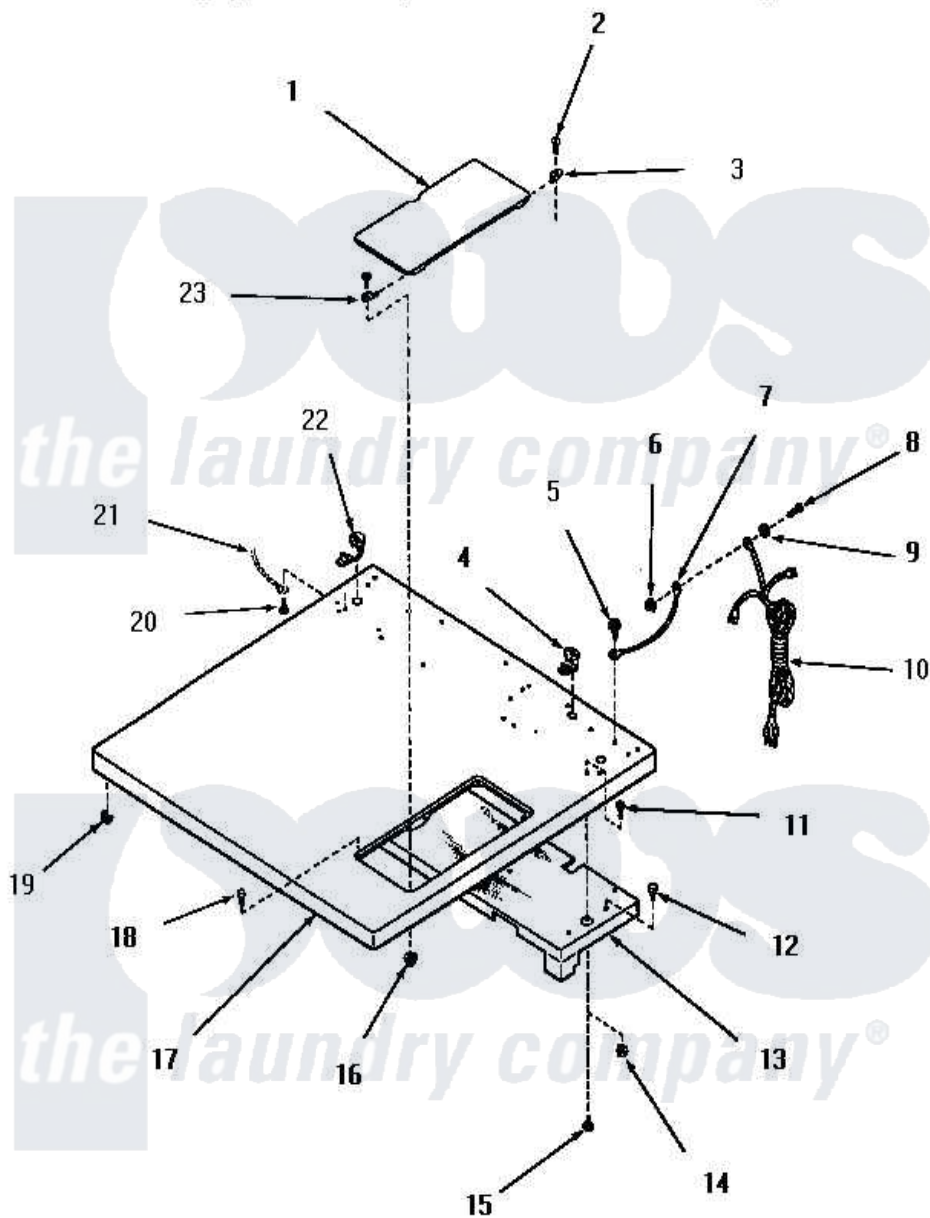

Amana FG3140 01 - CABINET TOP

Amana [Residential Amana FG3140 Washer Parts](#) Parts Diagram 01 - CABINET TOP
 Click on the part number to view part

Item	Original Part Number	Replaced By	Status	Part Description
1	55868W		Not Available	ACCESS DOOR, WHITE
"	55868H		Not Available	ACCESS DOOR, HARVEST GOLD
"	55868C		Not Available	ACCESS DOOR, COPPERTONE
"	55868A		Not Available	ACCESS DOOR, AVOCADO
2	03630		Not Available	SCREW,6-32 X 3/8 ROUND
3	51351			Hinge, Rear
4	21903	211881		Grommet, Cord Part Not Used- Gas Models Only
5	51924			Screw, 10-24 X 1/2 HeX
6	23951	M0282009		Nut
7	54300		Not Available	GROUND WIRE, GREEN
8	20267			Screw, 10-24 X 3/8 Round
9	03815			Lockwasher, No.10 Ext Shk
10	51508		Not Available	POWER CORD
11	03203			Screw, 8-32 X 3/8 Round Head

12	51355	51-355	5500w/240v, 13-23/32, Low Watt
13	52614		Not Available TOP BAFFLE ASSEMBLY
14	51236	488130	Nut
16	22678		Nut, Nylon
17	55867W		Not Available CABINET TOP, WHITE
"	55867A		Not Available CABINET TOP, AVOCADO
"	55867C		Not Available CABINET TOP, COPPERTONE
"	55867H		Not Available CABINET TOP, HARVEST GOLD
18	53445		Bumper
19	23007		Not Available CAGED NUT
20	51924		Screw, 10-24 X 1/2 HeX
21	Y00000000		Not Available SEE NOTE GROUND WIRE, GREEN
22	52113		Relief, Strain
23	51350		Hinge, Front