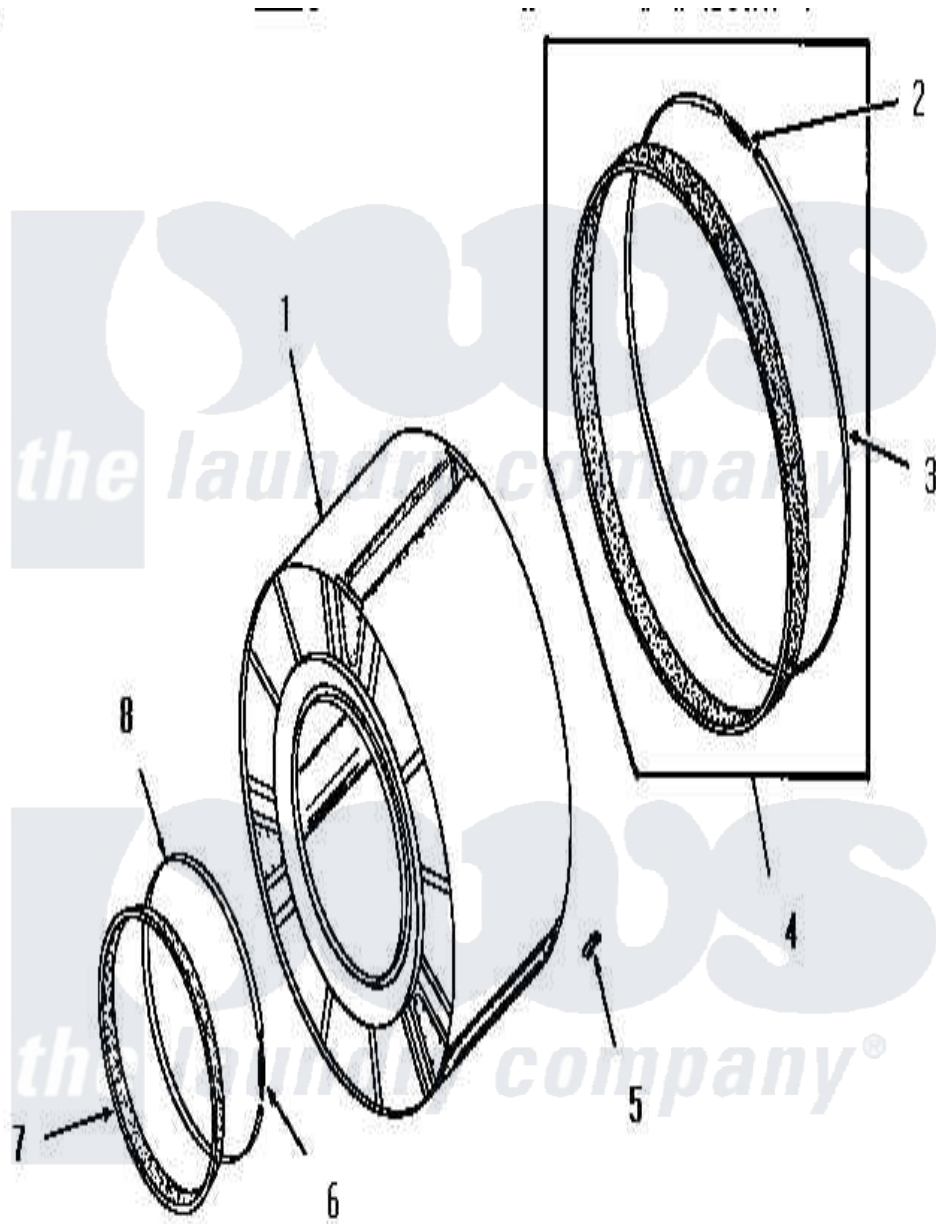

Amana FG3140 02 - CLOTHES DRUM

Amana [Residential Amana FG3140 Washer Parts](#) Parts Diagram 02 - CLOTHES DRUM
 Click on the part number to view part

Item	Original Part Number	Replaced By	Status	Part Description
1	53135			Assembly, Drum
2	52310			Spring
3	50781			Strap, Seal
4	51883A			Assembly, Seal
5	51201		Not Available	CLIP
6	50168			Spring
7	51881			Seal, Front
8	50169			Strap, Retainer