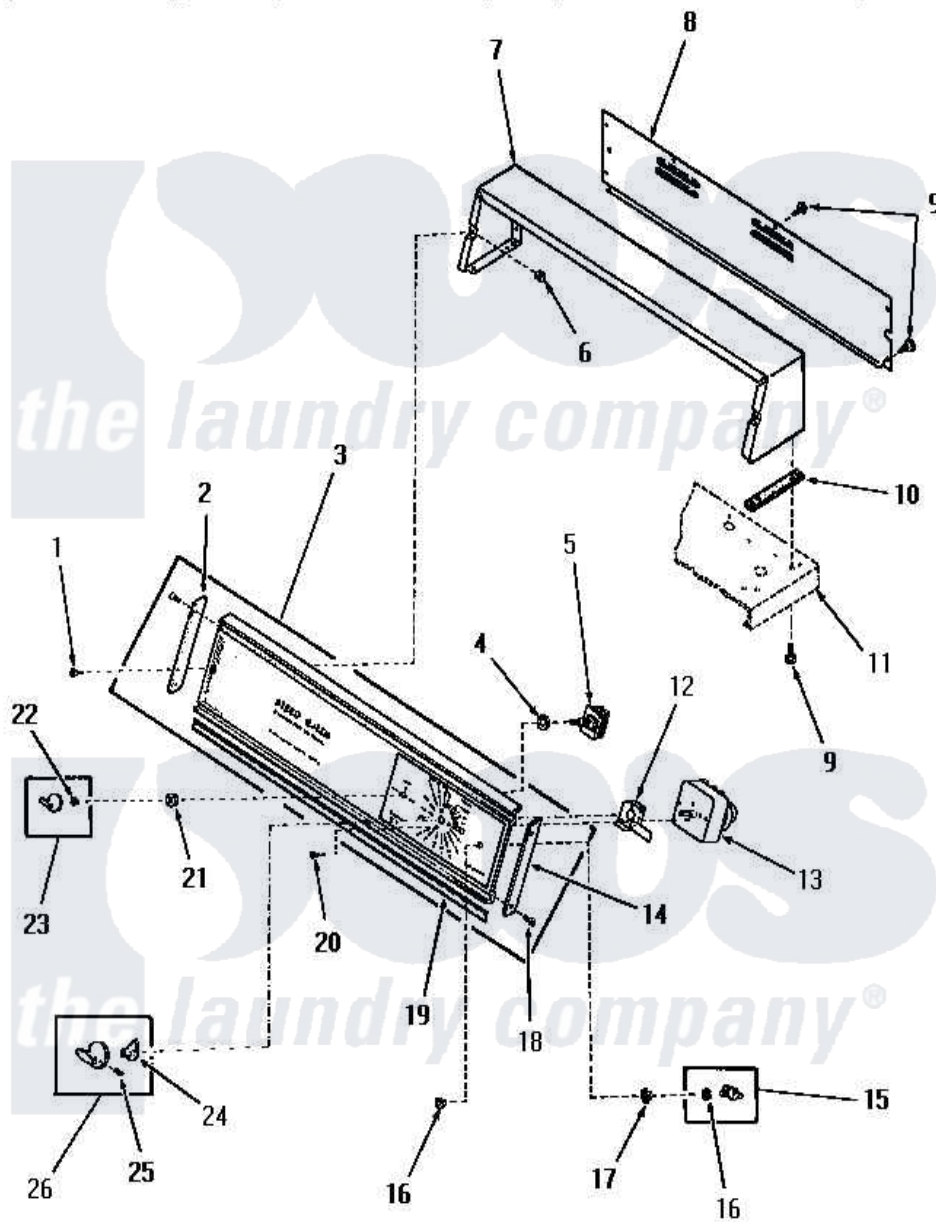

Amana FG3140 03 - CONTROL PANEL, CONTROL HOOD AND CONTROLS

Amana Residential Amana FG3140 Washer Parts Parts Diagram 03 - CONTROL PANEL, CONTROL HOOD AND CONTROLS

[Click on the part number to view part](#)

Item	Original Part Number	Replaced By	Status	Part Description
1	25232		Not Available	SCREW,8AB-18X7/8 OVAL
2	25072		Not Available	END CAP, LEFT
3	0055876		Not Available	PULLEY IDLER
4	91176			Lockwasher, 3/8 Intshkp
5	53380		Not Available	TEMPERATURE SELECTOR SWITCH
6	54038			NUt, Speed U-Type
7	55909W		Not Available	CONTROL HOOD
8	52539GR		Not Available	CONTROL HOOD REAR COVER, GRAY
9	55985	W10116760		Screw
10	23028		Not Available	GASKET,CONTROL BOX END
11	Y00000000		Not Available	SEE NOTE CABINET TOP
12	26952		Not Available	SPACER
13	52610		Not Available	TIMER

14	25073	Not Available	END CAP, RIGHT
15	53768	55882P	Assembly- Switch
16	52947		Nut, Hex 15/32-32
17	25820	Not Available	LOCKWASHER,1/2 INT SHK
18	52864	500226	Screw, 8b-16 x 5/8 Tap
19	Y0053880	Not Available	ACTUATOR, WATER
20	Y0054441	Not Available	NAMEPLATE, HANDLE
21	24205		Nut, Knurled 3/8-24
22	23392	Not Available	CLIP FOR 26816 KNOB
23	24291		Assembly, Knob
24	24857	Not Available	INDICATOR
25	25285	Not Available	SETSCREW
26	24858	Not Available	ASSY,KNOB-TIMER