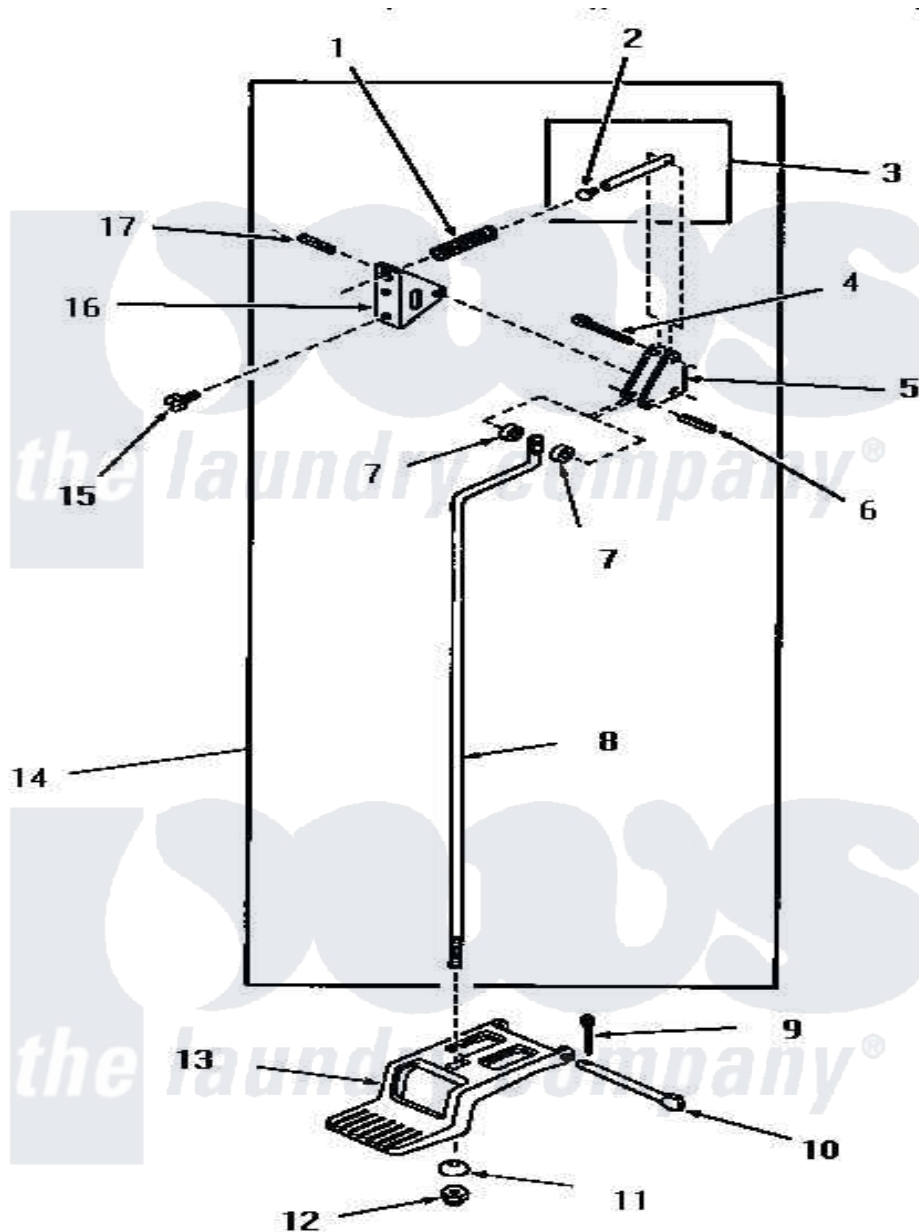

Amana FG3140 04 - DOOR RELEASE

Amana Residential Amana FG3140 Washer Parts Parts Diagram 04 - DOOR RELEASE
 Click on the part number to view part

Item	Original Part Number	Replaced By	Status	Part Description
1	51065		Not Available	DOOR RELEASE SPRING
2	51786		Not Available	PLUG
3	51841		Not Available	DOOR RELEASE PIN ASSEMBLY
4	02578			Pin, Cotter
5	51041		Not Available	DOOR RELEASE LEVER
6	51161		Not Available	PIN,ROLL 1/8 X 3/4
7	51121			Door Release Spacer
8	51837		Not Available	DOOR RELEASE ROD
9	02578			Pin, Cotter
10	51045		Not Available	PEDAL HINGE PIN
11	51046		Not Available	NYLON WASHER
12	51271		Not Available	NUT
13	51802			Pedal, Foot
14	51844		Not Available	DOOR RELEASE ASSEMBLY
15	51246		Not Available	SCREW
16	51052		Not Available	DOOR RELEASE BRACKET