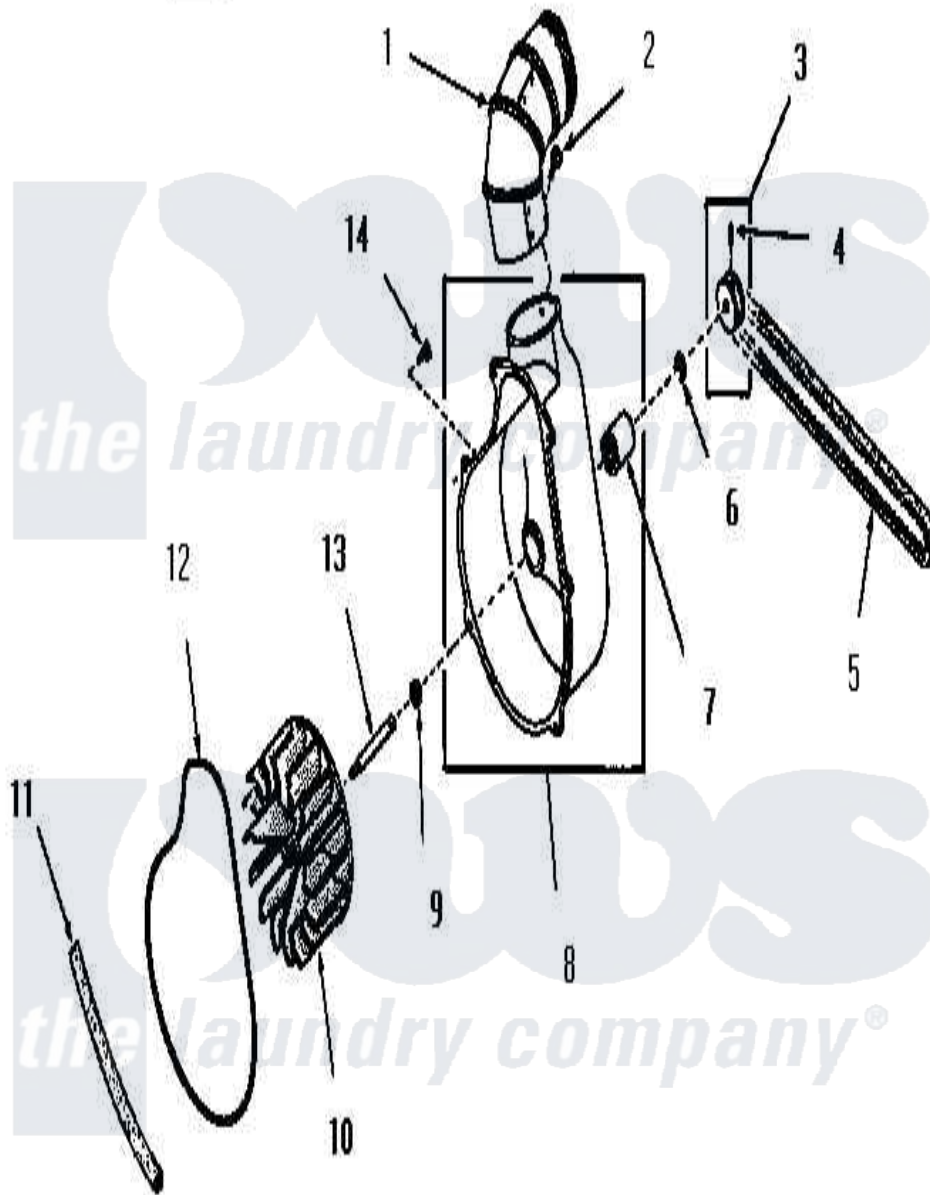

Amana FG3140 05 - EXHAUST FAN

Amana Residential Amana FG3140 Washer Parts Parts Diagram 05 - EXHAUST FAN
 Click on the part number to view part

Item	Original Part Number	Replaced By	Status	Part Description
1	Y0052707	31986601B		Switch, Rocker
2	23222	3177991		Screw
3	53521		Not Available	ASSY,PULLEY
4	02771			Screw, 1/4-20 x 3/8 Hex S
5	51994			Belt
6	52549			Washer, 501 ID X3/4 Odx
7	51991		Not Available	BEARING
8	51946		Not Available	HOUSING,BLOWER
9	52549			Washer, 501 ID X3/4 Odx
10	90585		Not Available	IMPELLER
11	51790			Seal
12	51791			Gasket, Housing
13	53519		Not Available	EXHAUST FAN SHAFT
14	51784		Not Available	SCREW,10B-16 X 1/2 HEX