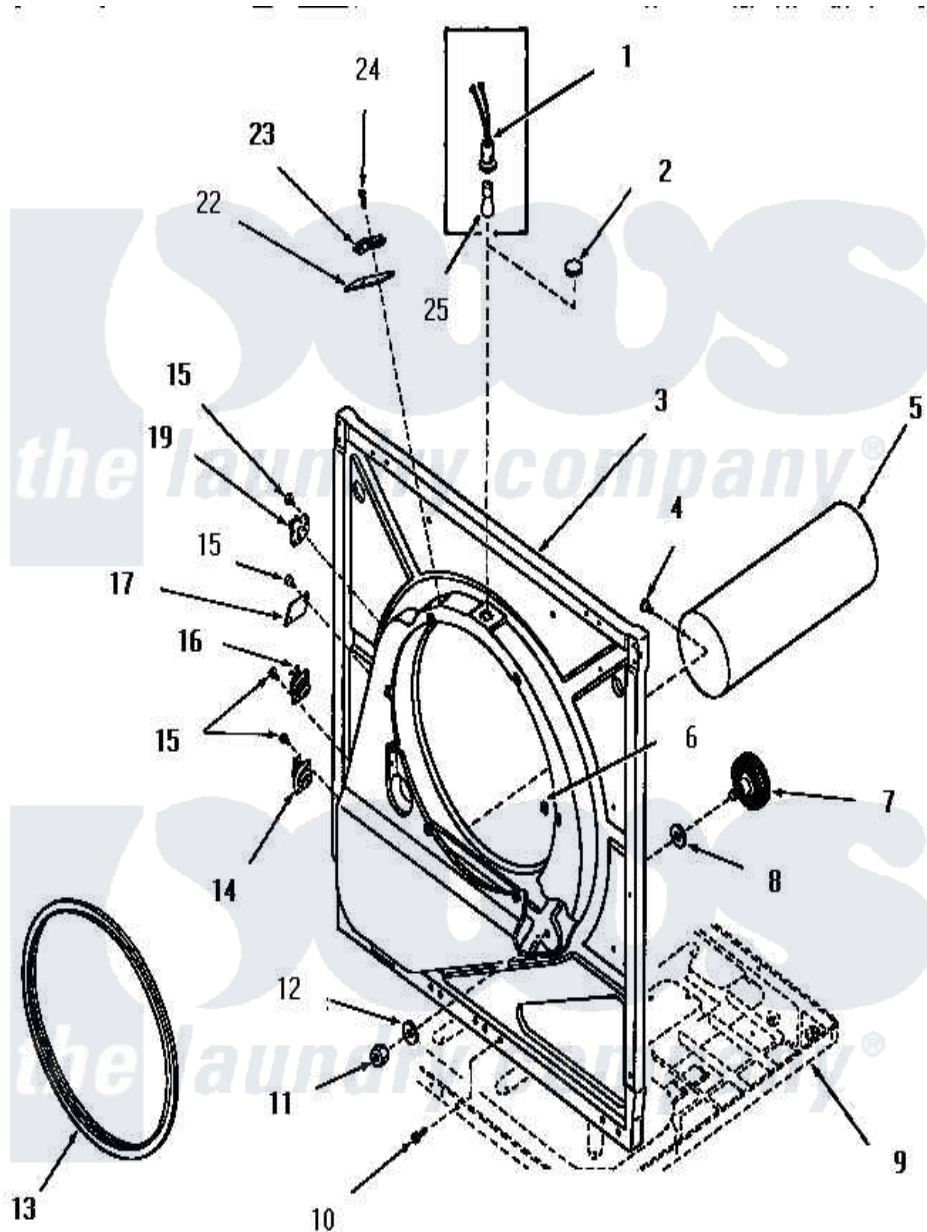

# Amana FG3140 06 - FRONT FRAME AND AIR SHROUD

Amana Residential Amana FG3140 Washer Parts Parts Diagram 06 - FRONT FRAME AND AIR SHROUD  
 Click on the part number to view part

Item	Original Part Number	Replaced By	Status	Part Description
1	Y0054609	<a href="#">M0270519</a>		Washer
2	54610		Not Available	PLUG BUTTON
3	51850		Not Available	FRONT FRAME AND AIR SHROUD
4	52150	<a href="#">489464</a>		Screw
5	51821		Not Available	EXHAUST DUCT
6	52865		Not Available	SPEED NUT
7	53555	<a href="#">56285</a>		Roller Cylinder
8	<a href="#">52123</a>			Washer
9	Y00000000		Not Available	SEE NOTE FRAME BASE
10	25723	<a href="#">27001200</a>		Screw
11	52124		Not Available	NUT
12	<a href="#">52122</a>			Washer
13	51798		Not Available	GASKET
14	<a href="#">54736</a>			Thermostat
15	23222	<a href="#">3177991</a>		Screw
16	<a href="#">54737</a>			Thermostat

17	52550	Not Available	COVER PLATE
19	<a href="#">53708</a>		Thermostat
22	<a href="#">52112</a>		Insulation
23	Y51143	Not Available	SWITCH
24	<a href="#">51783</a>		Screw, 6b-20 X 7/8 HeX
25	Y54608	<a href="#">31001575</a>	Bulb, Cylinder Light