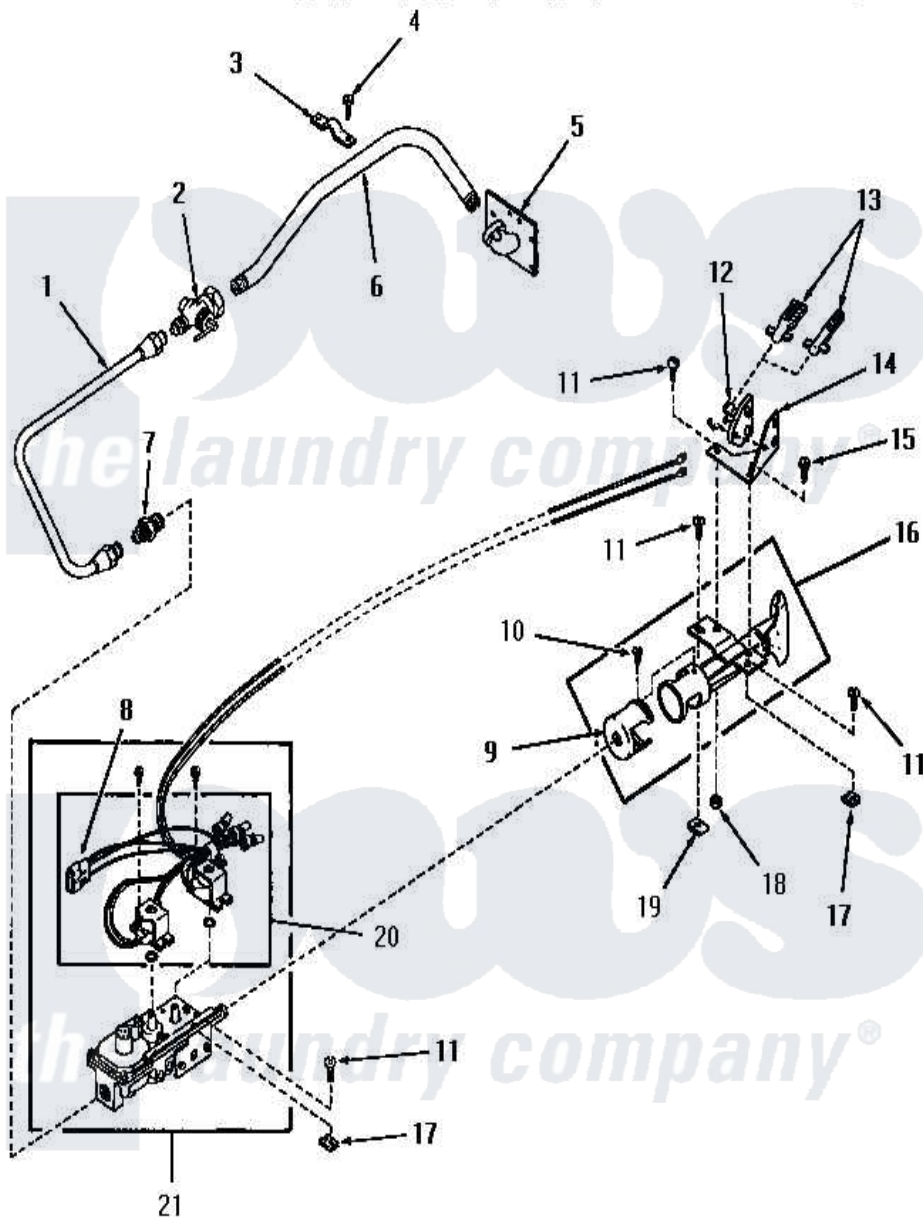

Amana FG3140 07 - GLOW BAR IGNITION BURNER

Amana Residential Amana FG3140 Washer Parts Parts Diagram 07 - GLOW BAR IGNITION BURNER
 Click on the part number to view part

Item	Original Part Number	Replaced By	Status	Part Description
1	54407		Not Available	ASSY,INLET GAS TUBE
2	Y51058		Not Available	VALVE
3	51828		Not Available	GAS PIPE CLAMP
4	25723	27001200		Screw
5	51842		Not Available	PIPE SUPPORT
6	51775		Not Available	INLET GAS PIPE
7	54408			Connector, Male
8	55452		Not Available	PLUG
9	53007	53-007		Receptacle
10	53006	53-006		Receptacle
11	20267			Screw, 10-24 X 3/8 Round
12	55435		Not Available	BRACKET,IGNITER
13	55438	4392003		Ignitor
14	55434		Not Available	BRACKET
15	51784		Not Available	SCREW,10B-16 X 1/2 HEX
16	53011		Not Available	TUBE,BURNER

17	21747		Nut, Speed
18	03673	Not Available	NUT
19	20249	36020	Nut-10-24
20	55433A	Not Available	COIL,BURNER
"	55971A	Not Available	COIL,BURNER
21	55971	Not Available	VALVE,GAS
NI	53255		Assembly, Conversion Kit
"	53408	Not Available	LABEL,CHANGE-OVER
"	56327	Not Available	STICKER
"	56326	Not Available	ASSY,CONVERSION KIT
"	53556	Not Available	STICKER,CONVERSION
"	51211		Orifice, LP No.55 Drill
"	53390		Plug, Block-Open
"	55753	Not Available	VALVE CONVERTED STICKER
"	50326		Orifice, NG
"	52894	Not Available	STICKER
"	53952		Screw, Vent
"	52893		Sticker