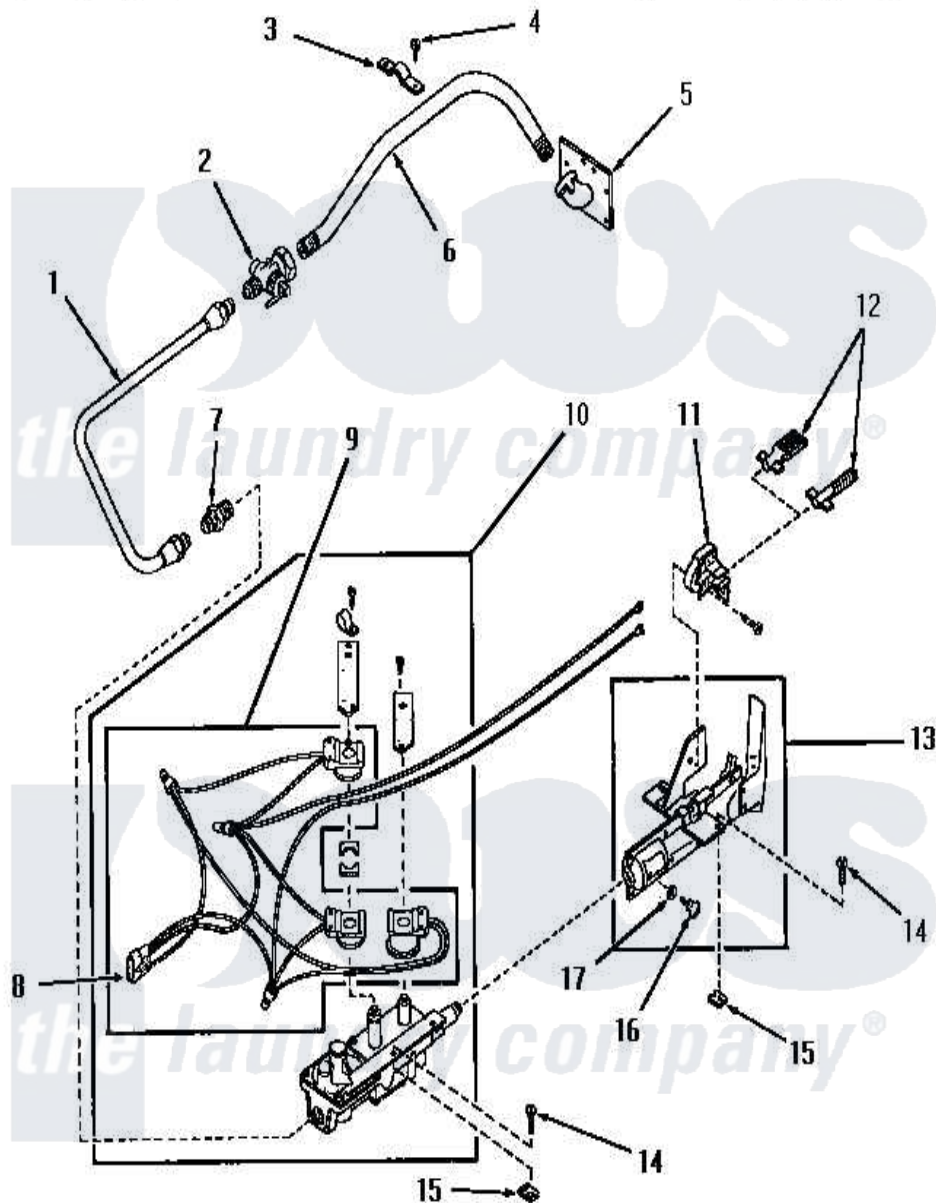

Amana FG3140 08 - GLOW BAR IGNITION BURNER

Amana Residential Amana FG3140 Washer Parts Parts Diagram 08 - GLOW BAR IGNITION BURNER
 Click on the part number to view part

Item	Original Part Number	Replaced By	Status	Part Description
1	54460		Not Available	INLET,GAS TUBE
2	Y51058		Not Available	VALVE
3	51828		Not Available	GAS PIPE CLAMP
4	25723	27001200		Screw
5	51842		Not Available	PIPE SUPPORT
6	51775		Not Available	INLET GAS PIPE
7	54408			Connector, Male
8	55452		Not Available	PLUG
9	55439A			Burner Coils
10	55745		Not Available	GAS VALVE ASSEMBLY
11	55448		Not Available	BRACKET,IGNITER xREPLACE
12	55438	4392003		Ignitor
13	55857		Not Available	TUBE,BURNER
14	20267			Screw, 10-24 X 3/8 Round
15	21747			Nut, Speed
16	54466		Not Available	THUMB SCREW

17	54735		Not Available	WASHER
NI	55753		Not Available	VALVE CONVERTED STICKER
"	54477		Not Available	CAP, VENT
"	54495		Not Available	PLUG, BLOCK-OPEN
"	53556		Not Available	STICKER, CONVERSION
"	53408		Not Available	LABEL, CHANGE-OVER
"	50326			Orifice, NG
"	Y0054476	D7431921Q		Gasket
"	53255			Assembly, Conversion Kit
"	51211			Orifice, LP No.55 Drill
"	52893			Sticker
"	55750			Valve Converted Sticker
"	55749		Not Available	ASSY, CONVERSION KIT
"	20247			Plug, Pipe
"	52894		Not Available	STICKER