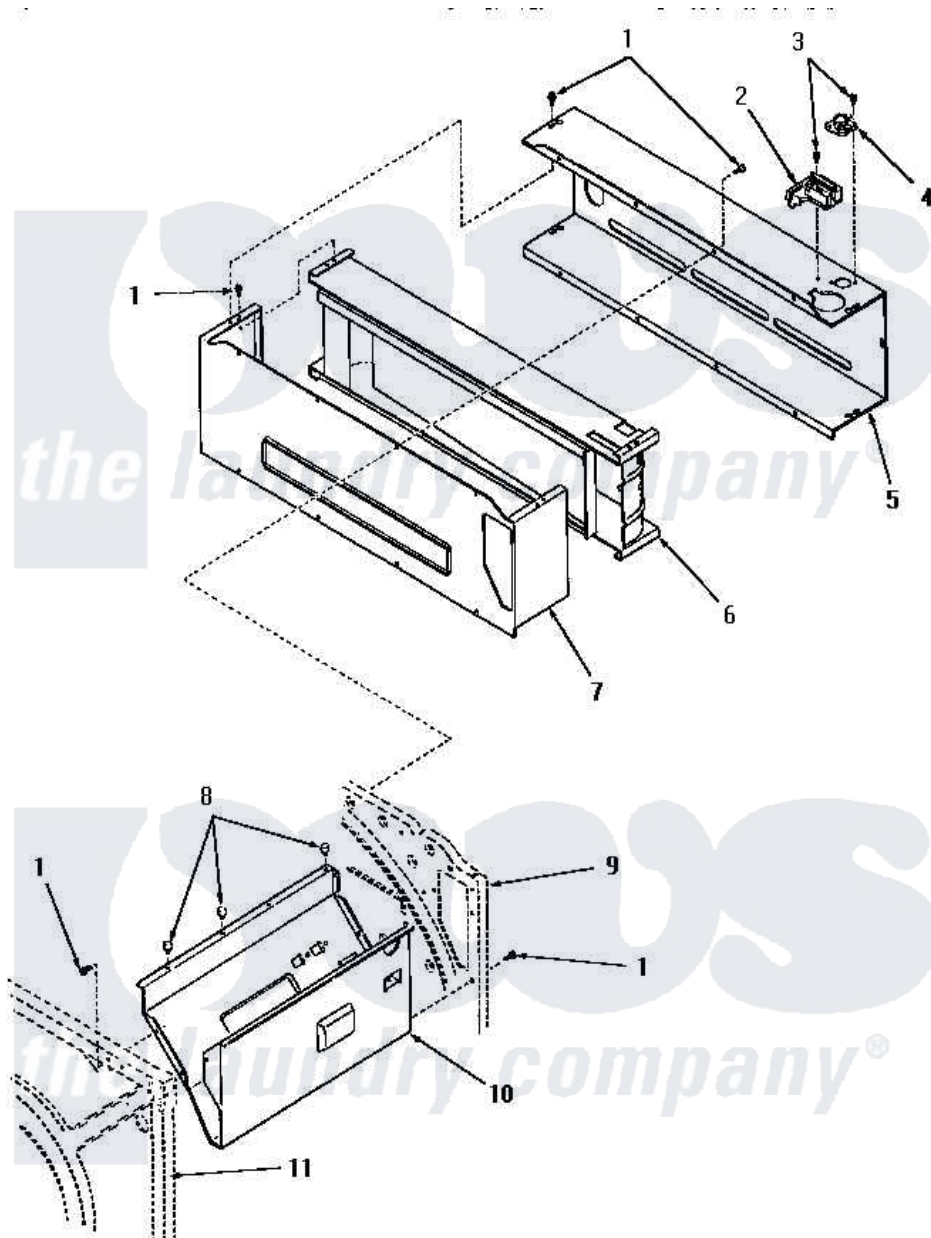

Amana FG3140 09 - HEATER BOX

Amana [Residential Amana FG3140 Washer Parts](#) Parts Diagram 09 - HEATER BOX
 Click on the part number to view part

| Item | Original Part Number | Replaced By | Status | Part Description |
|------|----------------------|--------------------------|---------------|-------------------------------------|
| 1 | 25723 | 27001200 | | Screw |
| 2 | 55428 | | Not Available | SENSOR |
| 3 | 23222 | 3177991 | | Screw |
| 4 | Y55742 | | Not Available | THERMOSTAT |
| 5 | 0055427 | | Not Available | USE B5716202 |
| 6 | 55426 | | Not Available | ASSY,HEATER BOX LINER |
| 7 | Y0051866 | | Not Available | SUB 58627CG, OVEN BOTTOM |
| 8 | 52552 | | Not Available | BUMPER, OVEN DOOR |
| 9 | Y00000000 | | Not Available | SEE NOTE REAR FRAME |
| 10 | Y52584 | | Not Available | BURNER SHIELD |
| 11 | Y00000000 | | Not Available | SEE NOTE FRONT FRAME AND AIR SHROUD |