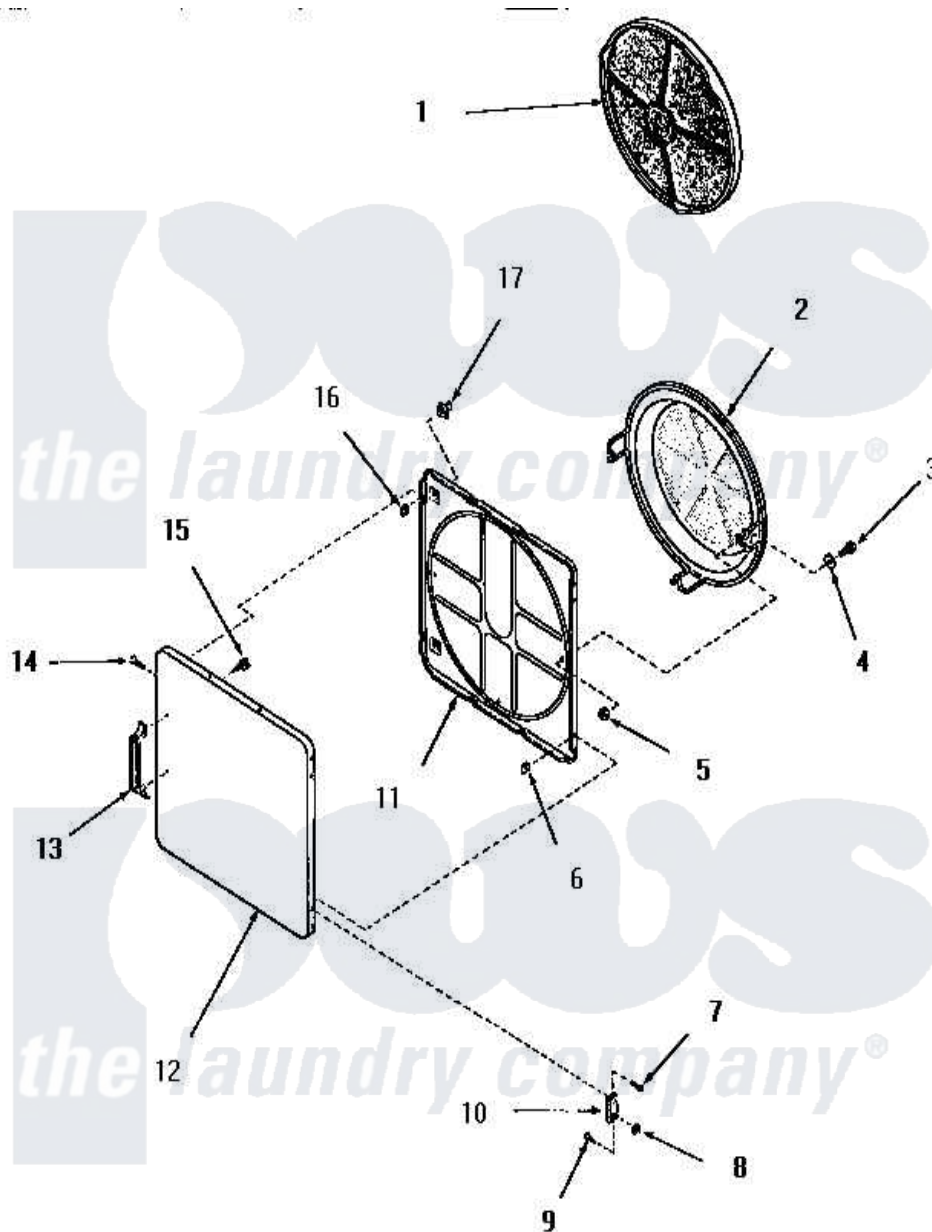

Amana FG3140 10 - LOADING DOOR

Amana [Residential Amana FG3140 Washer Parts](#) Parts Diagram 10 - LOADING DOOR
 Click on the part number to view part

Item	Original Part Number	Replaced By	Status	Part Description
1	53002		Not Available	NO LONGER AVAILABLE
2	54731	54-731		Bake Element
3	02422			Screw, 1/4-20 X 1/2 HeX
4	Q6275		Not Available	WASHER
5	52566	27001225		Nut, Jam Mid Lock 1/4-20
6	52865		Not Available	SPEED NUT
7	52864	500226		Screw, 8b-16 x 5/8 Tap
8	51236	488130		Nut
9	22649			Screw, 8-32 X 13/32 FI
10	70014			Hinge
11	54665	54-665		Bake Element
12	55902W		Not Available	OUTER DOOR PANEL, WHITE
"	55902C		Not Available	OUTER DOOR PANEL, COPPERTONE
"	55902A		Not Available	DOOR, UNSHADED
"	55902H		Not Available	DOOR, UNSHADED

13	54068	61925	Pull Door Commercial Black
14	52864	500226	Screw, 8b-16 x 5/8 Tap
15	52150	489464	Screw
16	52865		Not Available SPEED NUT
17	54661	LA-1003	Door Catch Kit