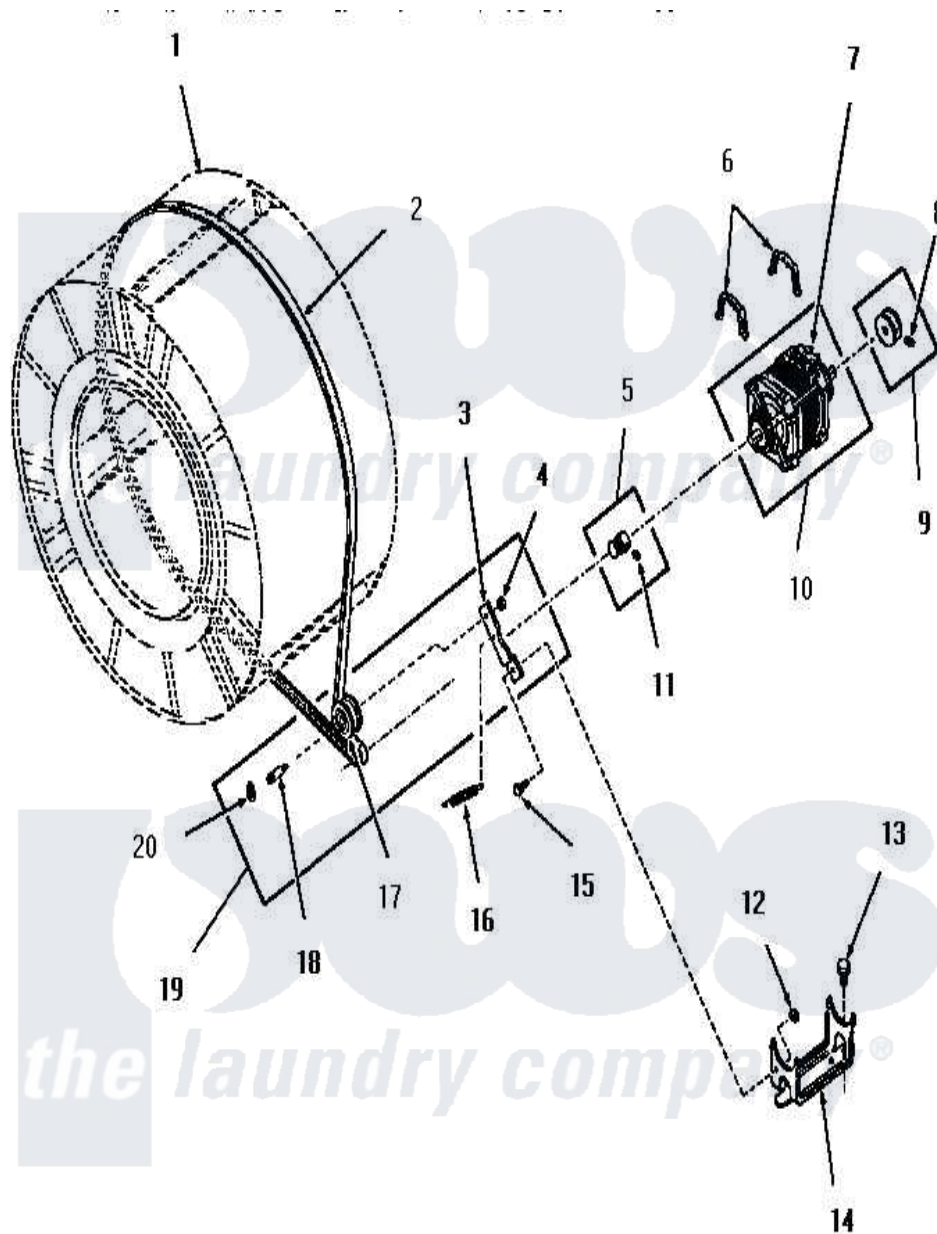

Amana FG3140 11 - MOTOR, IDLER AND BELT

Amana [Residential Amana FG3140 Washer Parts](#) Parts Diagram 11 - MOTOR, IDLER AND BELT
 Click on the part number to view part

Item	Original Part Number	Replaced By	Status	Part Description
1	Y00000000		Not Available	SEE NOTE CLOTHES DRUM
2	52556			Belt
3	54410		Not Available	LEVER, IDLER
4	52566	27001225		Nut, Jam Mid Lock 1/4-20
5	52593		Not Available	ASSY, MOTOR PULLEY
6	51789	660658		Clamp, Motor Mounting 343481 685441
7	53249		Not Available	SWITCH
"	Y00000000		Not Available	SEE NOTE MOTOR SWITCH, WESTINGHOUSE -- (NOT REPLACEABLE)
"	53226		Not Available	SWITCH, MOTOR
8	02771			Screw, 1/4-20 x 3/8 Hex S
9	53522			Pulley, Motor
10	52697		Not Available	MOTOR
11	52906		Not Available	SETSCREW
12	52566	27001225		Nut, Jam Mid Lock 1/4-20

13	23928	Not Available	CAP SCREW AND LOCKWASHER
14	51824	Not Available	MOUNT,MOTOR
15	52567		Bolt, Shoulder
16	52323		Spring
17	Y54414		Assembly, Wheel And Bearing
18	54411	Not Available	SHAFT,IDLER LEVER
19	54415	Not Available	LEVER,IDLER
20	23748		Ring, Retaining