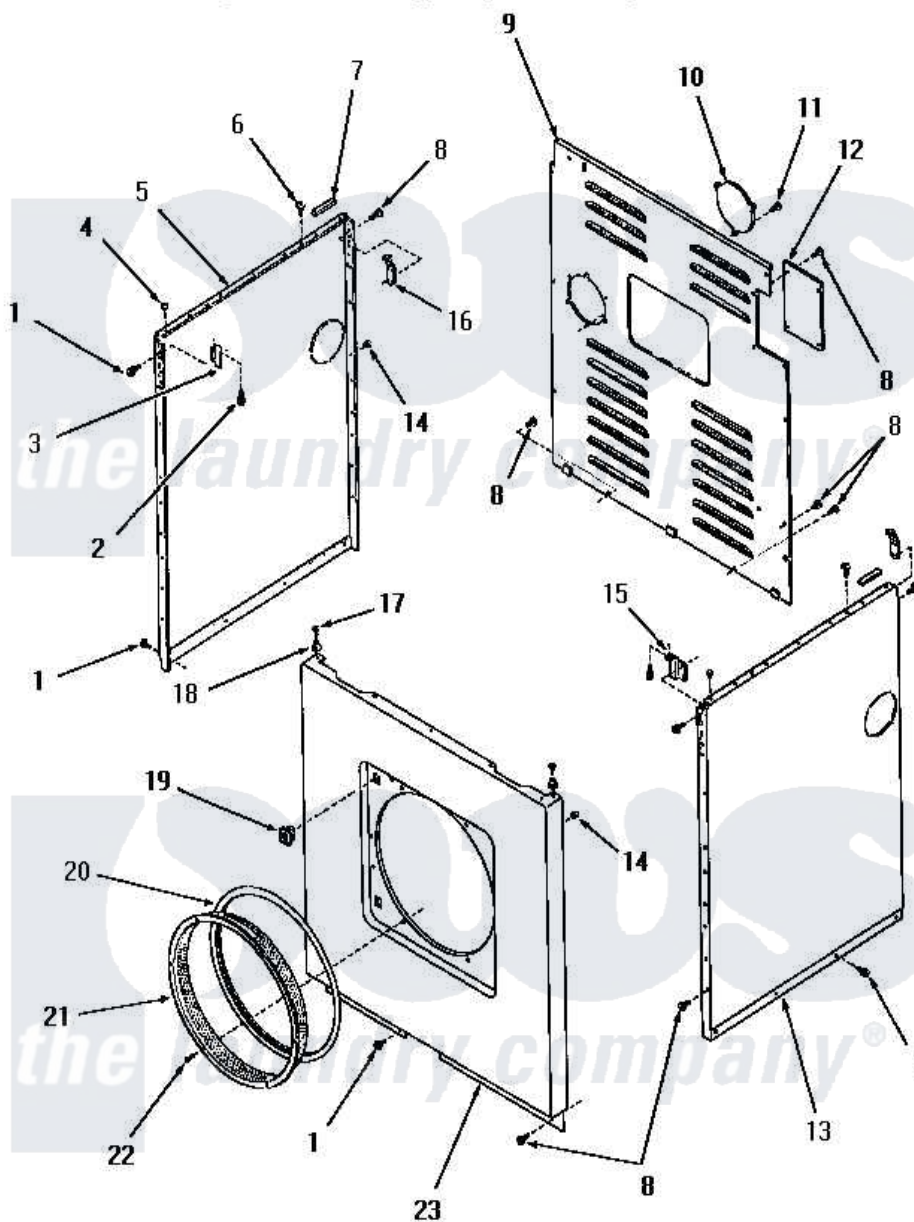

Amana FG3140 12 - PANELS

Amana [Residential Amana FG3140 Washer Parts](#) Parts Diagram 12 - PANELS
 Click on the part number to view part

Item	Original Part Number	Replaced By	Status	Part Description
1	51784		Not Available	SCREW,10B-16 X 1/2 HEX
2	23008			Screw, 10-24 X 3/4 Sems
3	22847		Not Available	BRACKET
4	21176			Bumper
5	55907W		Not Available	SIDE PANEL, RIGHT, WHITE
"	55907C		Not Available	SIDE PANEL, LEFT, COPPERTONE
"	55907H		Not Available	SIDE PANEL, LEFT, HARVEST GOLD
"	55907A		Not Available	SIDE PANEL, LEFT, AVOCADO
6	52442		Not Available	SCREW, No.10-16 X 3/8"
7	80312			Bumper Pad
8	25723	27001200		Screw
9	52677GR		Not Available	PANEL,REAR xREPLACE
10	51855GR			Plate, Cover
11	51782		Not Available	SCREW, 6B-20X5/16

12	52108GR	Not Available	TERMINAL BLOCK ACCESS PLATE, G
13	55908H	Not Available	SIDE PANEL, RIGHT, HARVEST GOL
"	55908W	Not Available	SIDE PANEL, RIGHT, WHITE
"	55908C	Not Available	SIDE PANEL, RIGHT, COPPERTONE
"	55908A	Not Available	SIDE PANEL, RIGHT, AVOCADO
14	20387		Bumper
15	22846	Not Available	BRACKET
16	52487		Lug, Hold-Down
17	Q6535	Not Available	SCREW, 10B-16 X 3/4 ROU
18	23020	Not Available	MOUNT, PANEL
19	54660	LA-1003	Door Catch Kit
20	51799		Seal, Outer
21	52052GR	Not Available	DUCT RING, GRAY
22	51778		Screw, 8b-18 X 1/2 RD H
23	55901W	Not Available	FRONT PANEL, WHITE
"	55901A	Not Available	FRONT PANEL, AVOCADO
"	55901H	Not Available	PANEL, FRONT
"	55901C	Not Available	FRONT PANEL, COPPERTONE