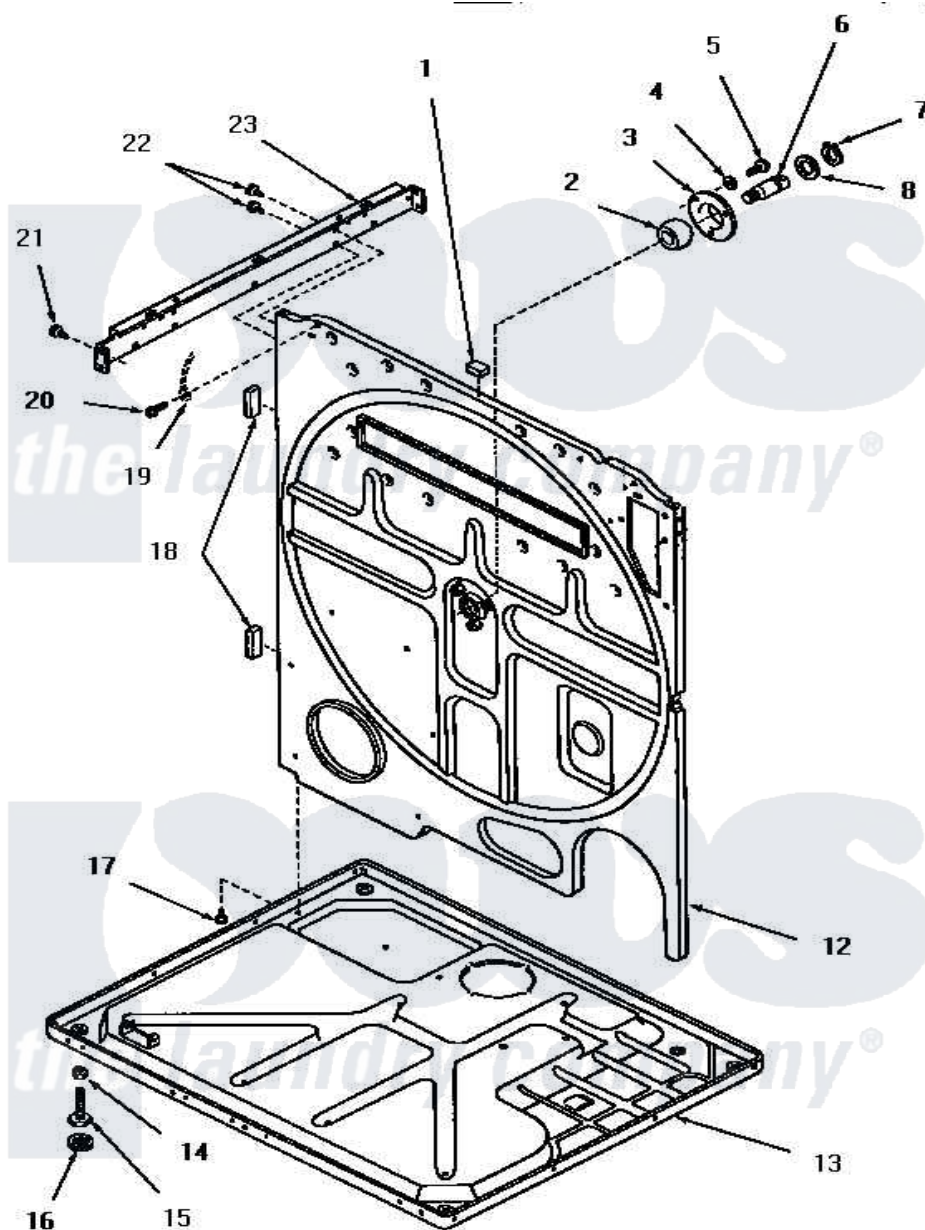

Amana FG3140 13 - REAR FRAME AND FRAME BASE

Amana Residential Amana FG3140 Washer Parts Parts Diagram 13 - REAR FRAME AND FRAME BASE
 Click on the part number to view part

Item	Original Part Number	Replaced By	Status	Part Description
1	Y0054053	Y0301205		ELeMent- L
2	Y52079			Bearing, Drum Shaft
3	51826		Not Available	COVeR,BeARING
4	03189			LoCkwaSher, 1/4 Std-C P
5	53589	8204624		Bolt
6	53132		Not Available	SHAFT,DRUM
7	70061			Ring, Retaining
8	Y52564			Washer
12	52574		Not Available	FRAME,REAR
13	Y52572		Not Available	FRAME BASE
14	52794	62739		Nut, Lock
15	Y52696	Y305086		Adjustable Leg And Nut
16	70282	Y314137		Foot, Rubber
17	25723	27001200		Screw
18	20354		Not Available	BUMPER PAD
19	Y00000000		Not Available	SEE NOTE GROUND WIRE, GREEN

20	51784		Not Available	SCREW, 10B-16 X 1/2 HEX
21	25723	27001200		Screw
22	51780	3390631		Screw, 10-16 X 3/8
23	51818		Not Available	SUPPORT CHANNEL, RIGHT OR LEFT