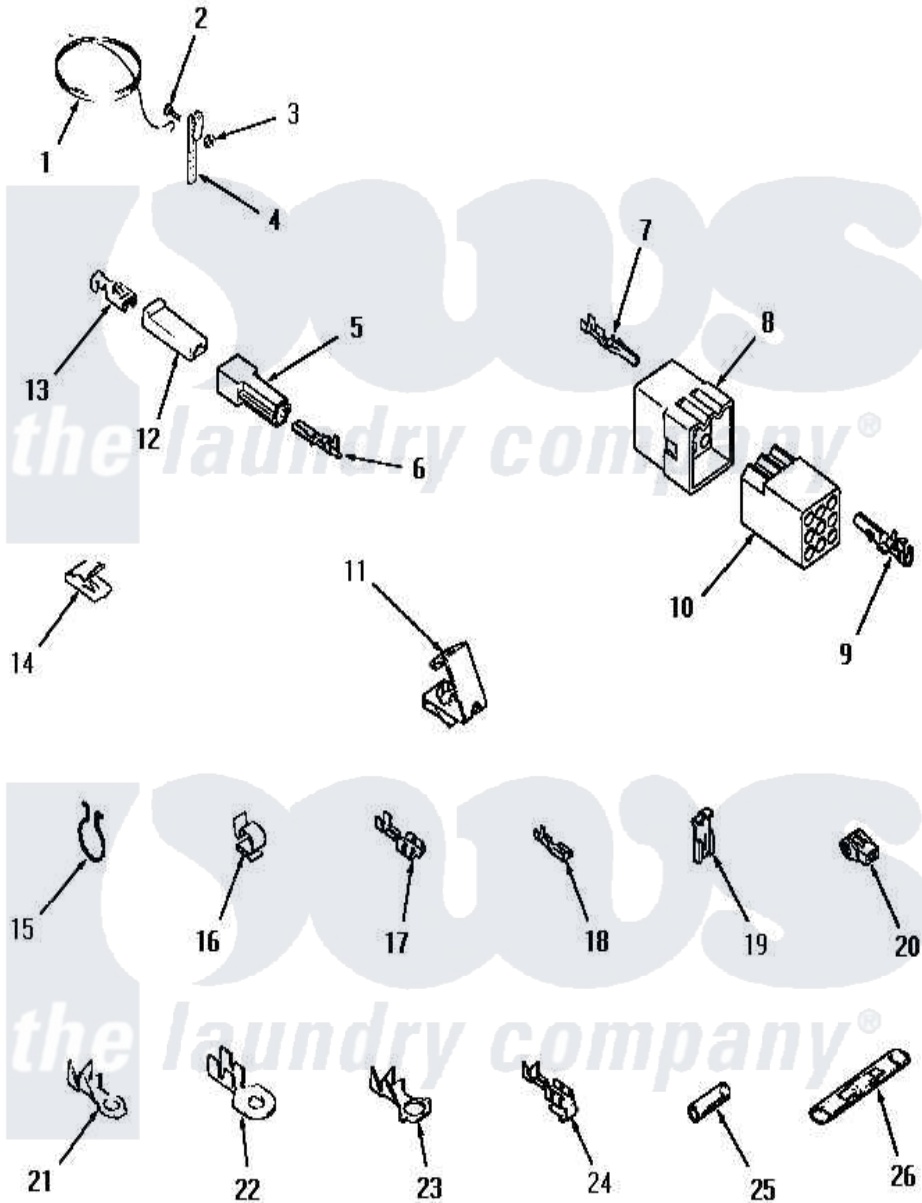

Amana FG3140 14 - WIRE AND TERMINALS

Amana [Residential Amana FG3140 Washer Parts](#) Parts Diagram 14 - WIRE AND TERMINALS
 Click on the part number to view part

Item	Original Part Number	Replaced By	Status	Part Description
1	Y21429		Not Available	GROUND WIRE
2	21431		Not Available	ROUND HEAD SCREW
3	Y20276		Not Available	NUT
4	21430		Not Available	STRAP, GROUND
5	90788		Not Available	HOUSING, TAB
6	00133			Terminal, Tab-1/4 Male
7	Y00116			Terminal, Pin-Male
8	23033			Plug, 9 Circuit
9	Y00117	5011-XX		093 Female Socket
10	26163			Receptacle, 9 Circuit
11	00158		Not Available	GROUND CLIP
12	90789			Connector
13	Y00115			Lock In Spade Terminal (18 Gaug (1/4 Inch-(1) 18 Gauge Wire)
14	20309			Cable Clip
15	51291			Clip, Wire

16	21036		Clip, Cable
17	Y00119	Not Available	SPADE TERMINAL(18 GAUGE) (1/4 INCH-(1) 18 GAUGE WIRE)
18	00112		Terminal, Spade-3/16 Fe
19	Y00120		Terminal, Flag-1/4 Fema
20	70210	Not Available	INSULATOR,BLUE
21	00110		No.10 18 Gauge Wire
22	Y00111		Ring Terminal No.10 No.10 18 Gauge Wires Or
23	Y00113	Not Available	TERMINAL,RING-1/4 STUD
24	Y00114		Spade Terminal
25	Y21365	503670	Sleeve Insulator
26	21091	Not Available	CONNECTOR TWO 1/4 INCH MALE
NI	20680	Not Available	18 GAUGE WIRE
"	20679	Not Available	WIRE, 12 GAUGE