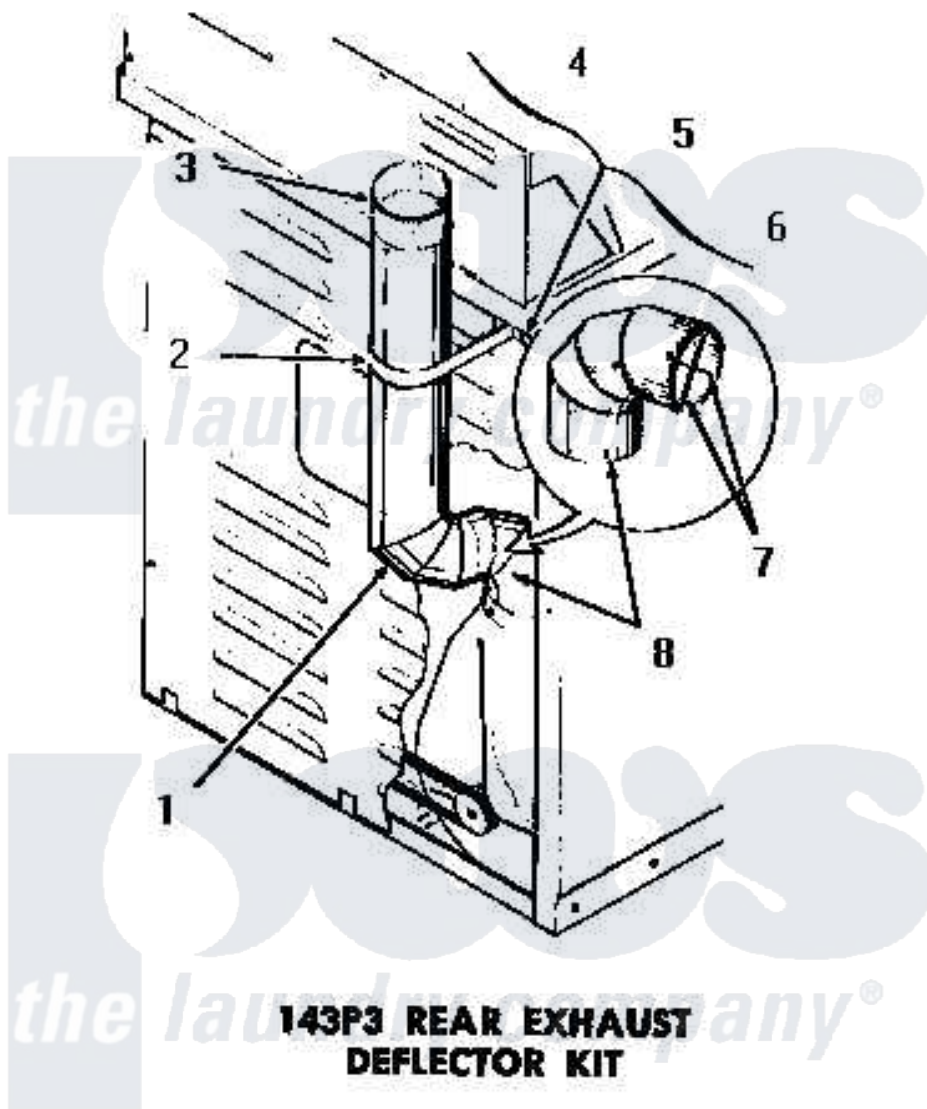

Amana FG3331 02 - 143P3 REAR EXHAUST DEFLECTOR KIT

Amana [Residential Amana FG3331 Washer Parts](#) Parts Diagram 02 - 143P3 REAR EXHAUST DEFLECTOR KIT
 Click on the part number to view part

Item	Original Part Number	Replaced By	Status	Part Description
1	51917		Not Available	ELBOW
2	52127		Not Available	SUPPORT BRACKET
3	Y52129		Not Available	EXHAUST PIPE, 4" X 18"
4	20267			Screw, 10-24 X 3/8 Round
5	03815			Lockwasher, No.10 Ext Shk
6	03673		Not Available	NUT
7	Y00000000		Not Available	SEE NOTE CUT AND REMOVE WIRE GUARDS
8	Y00000000		Not Available	SEE NOTE DRYER EXHAUST ELBOW -- (SUPPLIED WITH DRYER)
NI	143P3		Not Available	REAR EXHAUST DEFLECTOR KIT