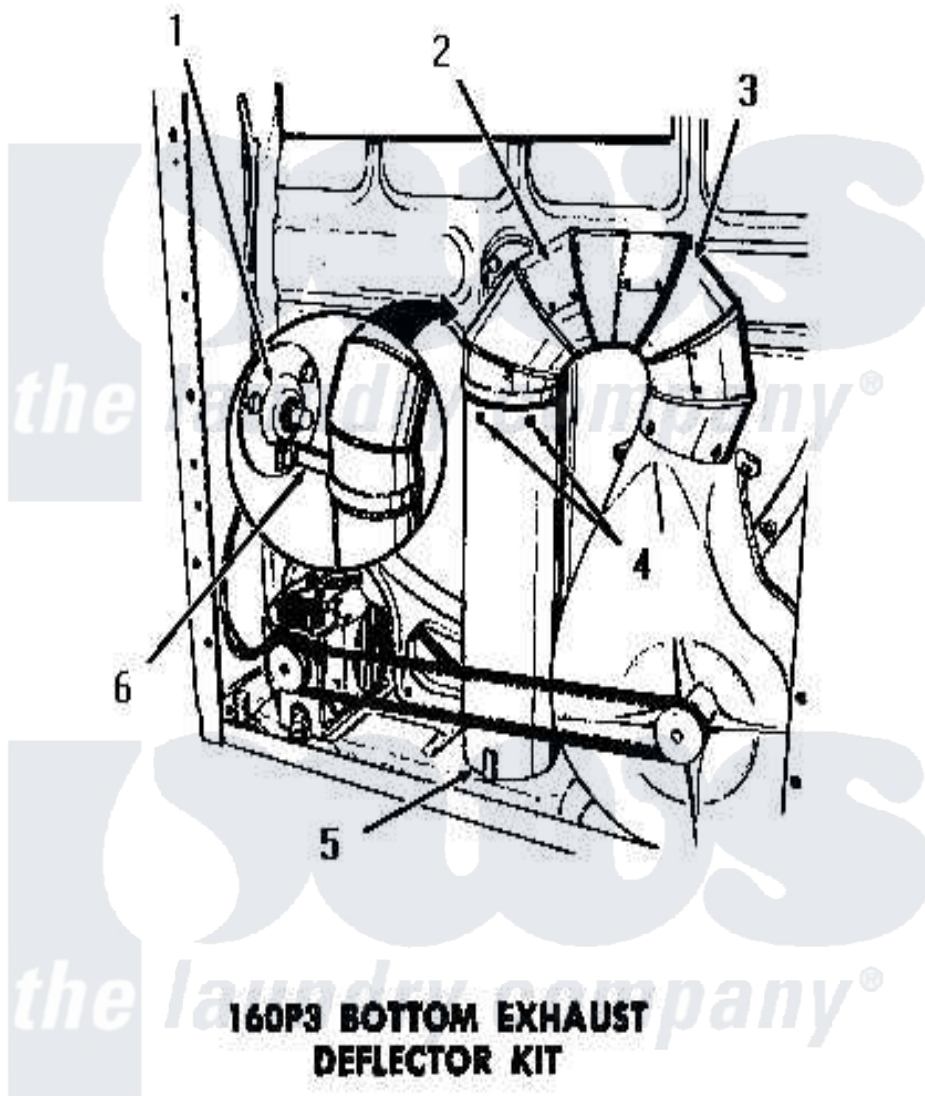

# Amana FG3331 04 - 160P3 BOTTOM EXHAUST DEFLECTOR KIT

[Amana Residential Amana FG3331 Washer Parts](#) Parts Diagram 04 - 160P3 BOTTOM EXHAUST DEFLECTOR KIT  
 Click on the part number to view part

Item	Original Part Number	Replaced By	Status	Part Description
1	Y00000000		Not Available	SEE NOTE BEARING RETAINER
2	52699		Not Available	SHORT 90 DEGREES ELBOW
3	Y00000000		Not Available	SEE NOTE DRYER EXHAUST ELBOW -- (SUPPLIED WITH DRYER)
4	23222	<a href="#">3177991</a>		Screw
5	52698		Not Available	EXHAUST TUBE
6	0052775	<a href="#">0057344</a>		Suptop Burner
NI	160P3		Not Available	BOTTOM EXHAUST DEFLECTOR KIT