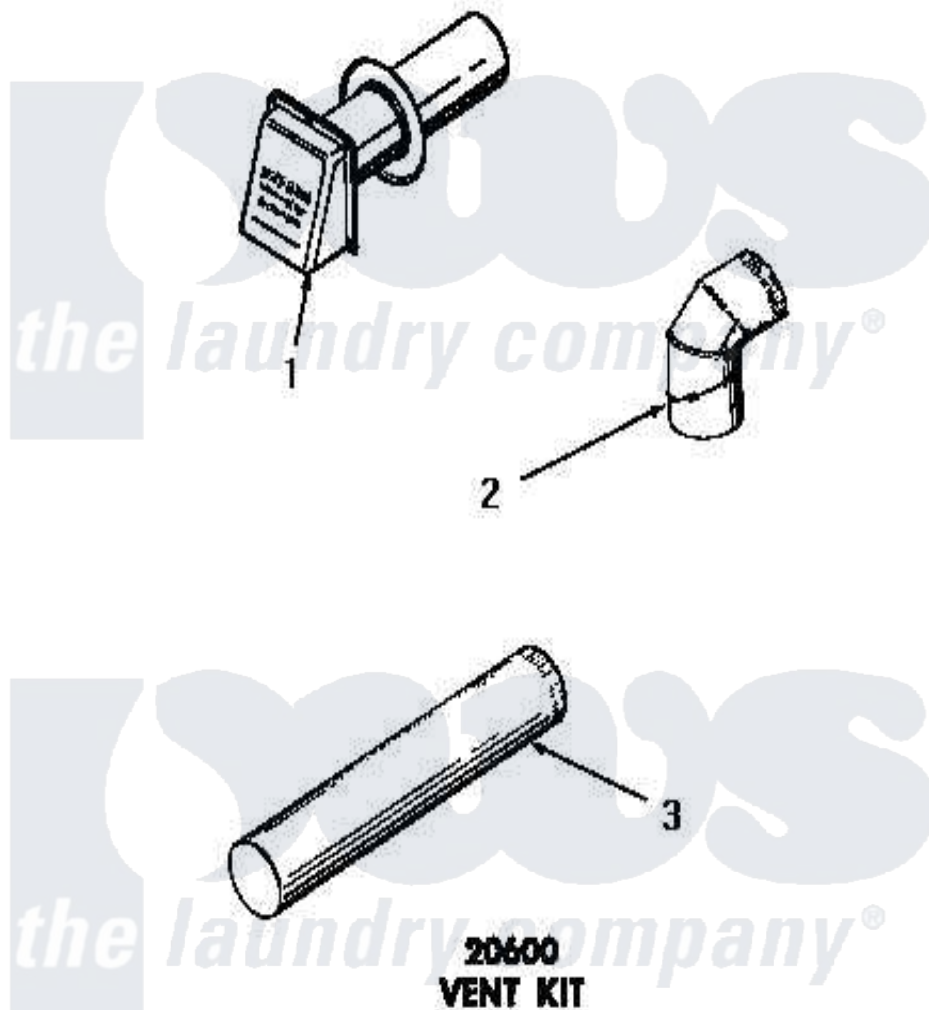

Amana FG3331 05 - 20600 VENT KIT

Amana [Residential Amana FG3331 Washer Parts](#) Parts Diagram 05 - 20600 VENT KIT
[Click on the part number to view part](#)

Item	Original Part Number	Replaced By	Status	Part Description
1	20601		Not Available	WEATHER HOOD
2	51917		Not Available	ELBOW
3	20602	20-602		Root Destroyer
NI	20600		Not Available	VENT KIT