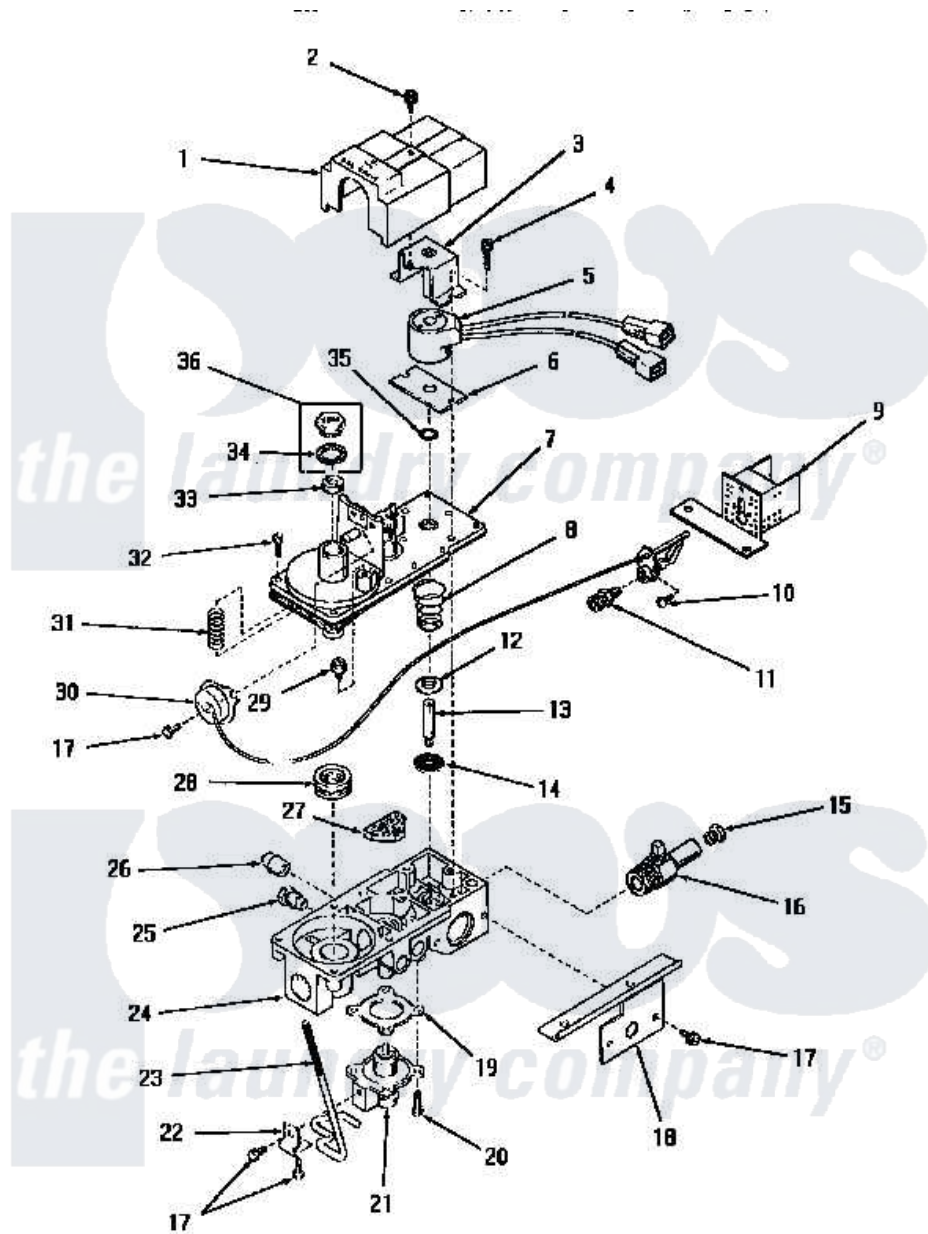

Amana FG3331 06 - 53377 GAS VALVE (NAT / MIXED GAS)

Amana [Residential Amana FG3331 Washer Parts](#) Parts Diagram 06 - 53377 GAS VALVE (NAT / MIXED GAS)
 Click on the part number to view part

Item	Original Part Number	Replaced By	Status	Part Description
1	53377S		Not Available	VALVE HOUSING
2	53379B		Not Available	HEX HEAD SCREW
3	53377B		Not Available	PLUNGER GUIDE AND BRACKET
4	53379C		Not Available	HEX HEAD SCREW
5	53377A		Not Available	COIL,BURNER
6	53377C		Not Available	PLATE
7	53377K		Not Available	VALVE COVER AND GASKET
8	53377Y		Not Available	VALVE SPRING
9	53377F		Not Available	PILOT SHIELD
10	53379F		Not Available	ROUND HEAD SCREW
11	53387			Orifice, NG
12	53377L		Not Available	STIFFENER
13	53377M		Not Available	PLUNGER SHAFT
14	53377N		Not Available	PLUNGER SEAT
15	51209		Not Available	ORIFICE,NG

16	53377W	Not Available	BURNER ORIFICE ADAPTER
17	53379D	Not Available	HEX HEAD SCREW
18	53377Q	Not Available	MOUNTING BRACKET
19	53377H	Not Available	GASKET
20	53379E	Not Available	HEX HEAD SCREW
21	53377G	Not Available	RESET VALVE
22	53377U	Not Available	CLAMP
23	53377J	Not Available	RESET LEVER
24	53377P	Not Available	VALVE BODY
25	53377V	Not Available	SCREW, COMPRESSION
26	20247		Plug, Pipe
27	53377T	Not Available	FILTER
28	52966R	Not Available	REGULATOR SEAT
29	53377Z	Not Available	HEX HEAD SCREW
30	53377E	Not Available	BURNER, PILOT
31	53377X	Not Available	REGULATOR SPRING
32	53379E	Not Available	HEX HEAD SCREW
33	52966M	Not Available	REGULATOR SCREW
34	52966L	Not Available	GASKET
35	53377D	Not Available	O-RING
36	53558	Not Available	SCREW, VENT
NI	53377	Not Available	VALVE, GAS