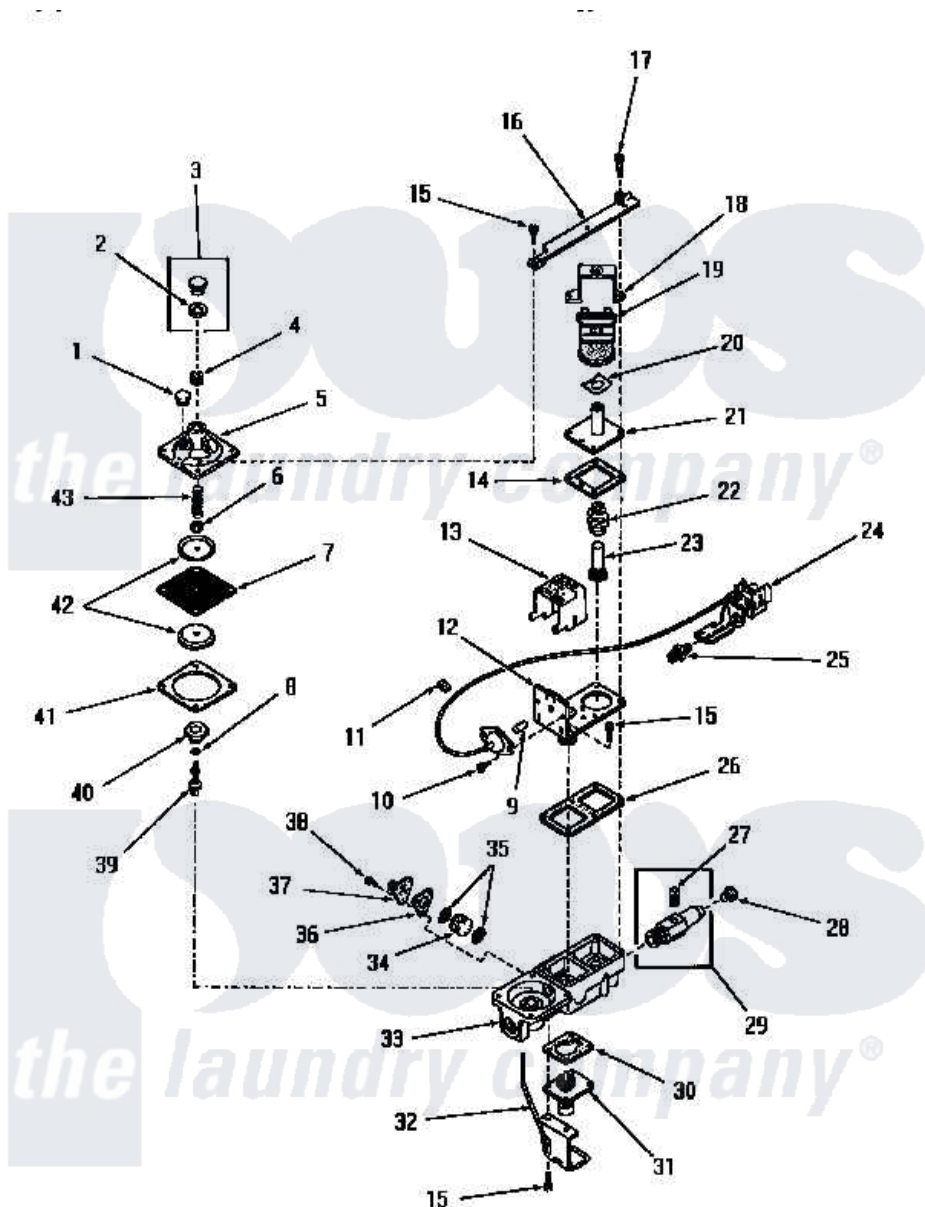

Amana FG3331 07 - 54488 GAS VALVE (NAT / MIXED GAS)

Amana [Residential Amana FG3331 Washer Parts](#) Parts Diagram 07 - 54488 GAS VALVE (NAT / MIXED GAS)
 Click on the part number to view part

Item	Original Part Number	Replaced By	Status	Part Description
1	54477		Not Available	CAP,VENT
2	0054474		Not Available	USE D7425607
3	Y0054476	D7431921Q		Gasket
4	54486C		Not Available	REGULATOR SCREW
5	51402Q		Not Available	REGULATOR COVER
6	51402V		Not Available	NUT
7	51402X		Not Available	DIAPHRAGM
8	51402Y		Not Available	GASKET
9	54486Z		Not Available	ACTUATING PIN
10	54486K		Not Available	SCREW
11	54486N		Not Available	CLAMP
12	54486D		Not Available	PILOT VALVE LATCH AND PLATE
13	54486G		Not Available	LATCH COVER
14	54486T		Not Available	GASKET
15	54486J		Not Available	SCREW
16	54485		Not Available	MOUNTING BRACKET

17	54486L	Not Available	SCREW
18	54486F	Not Available	COIL HOLD-DOWN BRACKET
19	54486A	Not Available	COIL,BURNER
20	51402G	Not Available	LEAF SPRING
21	54486U	Not Available	PLUNGER GUIDE
22	51999E	Not Available	SPRING
23	54486M	Not Available	PLUNGER
24	54484	Not Available	PILOT BURNER
25	54473	Not Available	ORIFICE,PILOT
26	54486R	Not Available	GASKET
27	20247		Plug, Pipe
28	51209	Not Available	ORIFICE,NG
29	0054480	Not Available	NET-PAN,DRAIN
30	54486S	Not Available	GASKET
31	54486Q	Not Available	RESET VALVE
32	54486E	Not Available	RESET LEVER AND BRACKET
33	54486B	Not Available	VALVE BODY
34	54486Y	Not Available	FILTER
35	54486X	Not Available	FILTER SCREEN
36	54486W	Not Available	GASKET
37	54486P	Not Available	OUTLET
38	54486H	Not Available	SCREW
39	51402AB	Not Available	REGULATOR PIN
40	51402AA	Not Available	REGULATOR PIN SEAT
41	51402Z	Not Available	GASKET
42	51402W	Not Available	DIAPHRAGM PLATE
43	51402U	Not Available	REGULATOR SPRING
NI	54488	Not Available	GAS VALVE