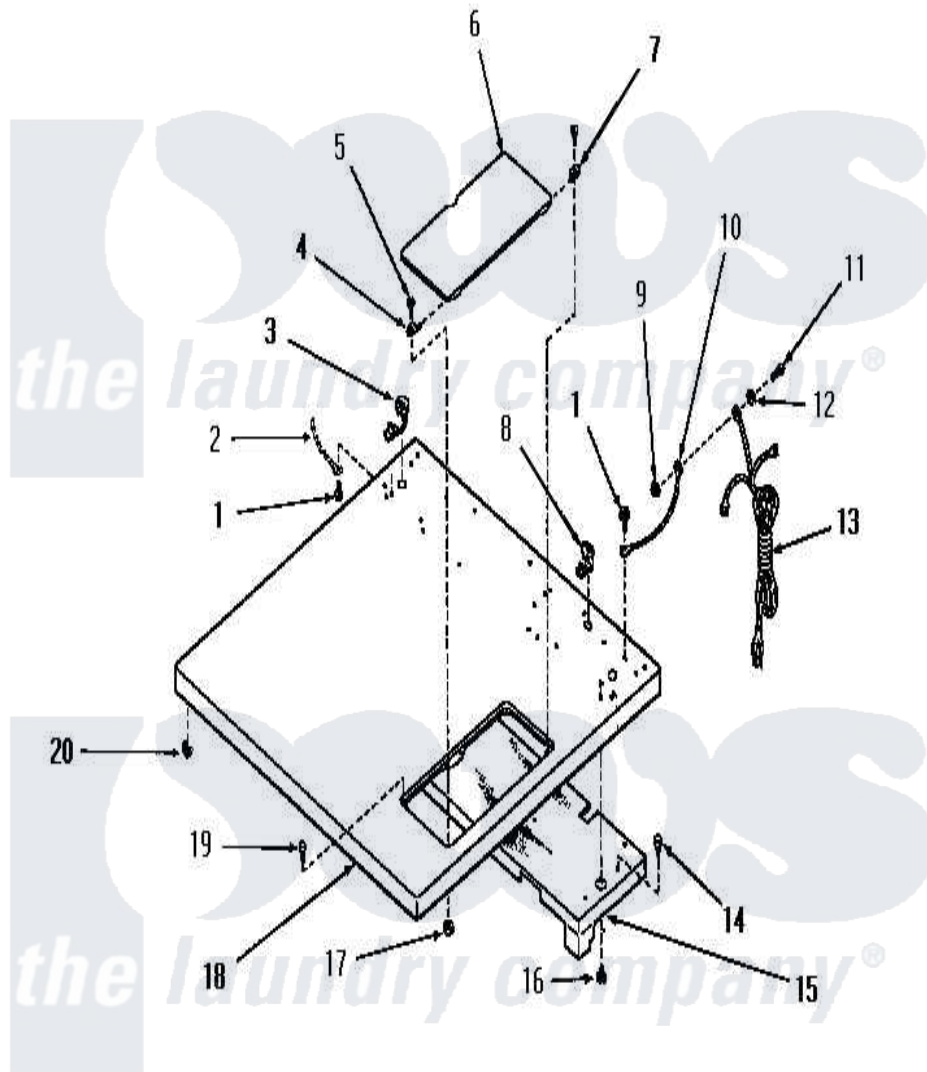

Amana FG3331 08 - CABINET TOP

Amana Residential Amana FG3331 Washer Parts Parts Diagram 08 - CABINET TOP
 Click on the part number to view part

Item	Original Part Number	Replaced By	Status	Part Description
"	NOTE:		Not Available	THIS ASSEMBLY WILL BE SUPPLIED WHENEVER 52963GR LINT SCREEN HOUSING OR 53058GR INNER DOOR PANEL IS ORDERED.
1	51924			Screw, 10-24 X 1/2 HeX
2	Y00000000		Not Available	SEE NOTE GROUND WIRE, GREEN
3	52113			Relief, Strain
4	51350			Hinge, Front
5	03630		Not Available	SCREW,6-32 X 3/8 ROUND
6	52518W		Not Available	ACCESS DOOR, WHITE
"	52518A		Not Available	ACCESS DOOR, AVOCADO
"	52518H		Not Available	xREPLACE
"	52518C		Not Available	ACCESS DOOR, COPPERTONE
7	51351			Hinge, Rear
8	21903	211881		Grommet, Cord Part Not Used-

8	21903	211001		Gas Models Only
9	23951	M0282009		Nut
10	54300		Not Available	GROUND WIRE, GREEN
11	20267			Screw, 10-24 X 3/8 Round
12	03815			Lockwasher, No.10 Ext Shk
13	51508		Not Available	POWER CORD
14	51355	51-355		5500w/240v, 13-23/32, Low Watt
15	52614		Not Available	TOP BAFFLE ASSEMBLY
16	23962	W10116760		Screw
17	22678			Nut, Nylon
18	52503C		Not Available	CABINET TOP, COPPERTONE
"	52503H		Not Available	CABINET TOP, HARVEST GOLD
"	52503A		Not Available	CABINET TOP, AVOCADO
"	52503W		Not Available	CABINET TOP, WHITE
19	53445			Bumper
20	23007		Not Available	CAGED NUT