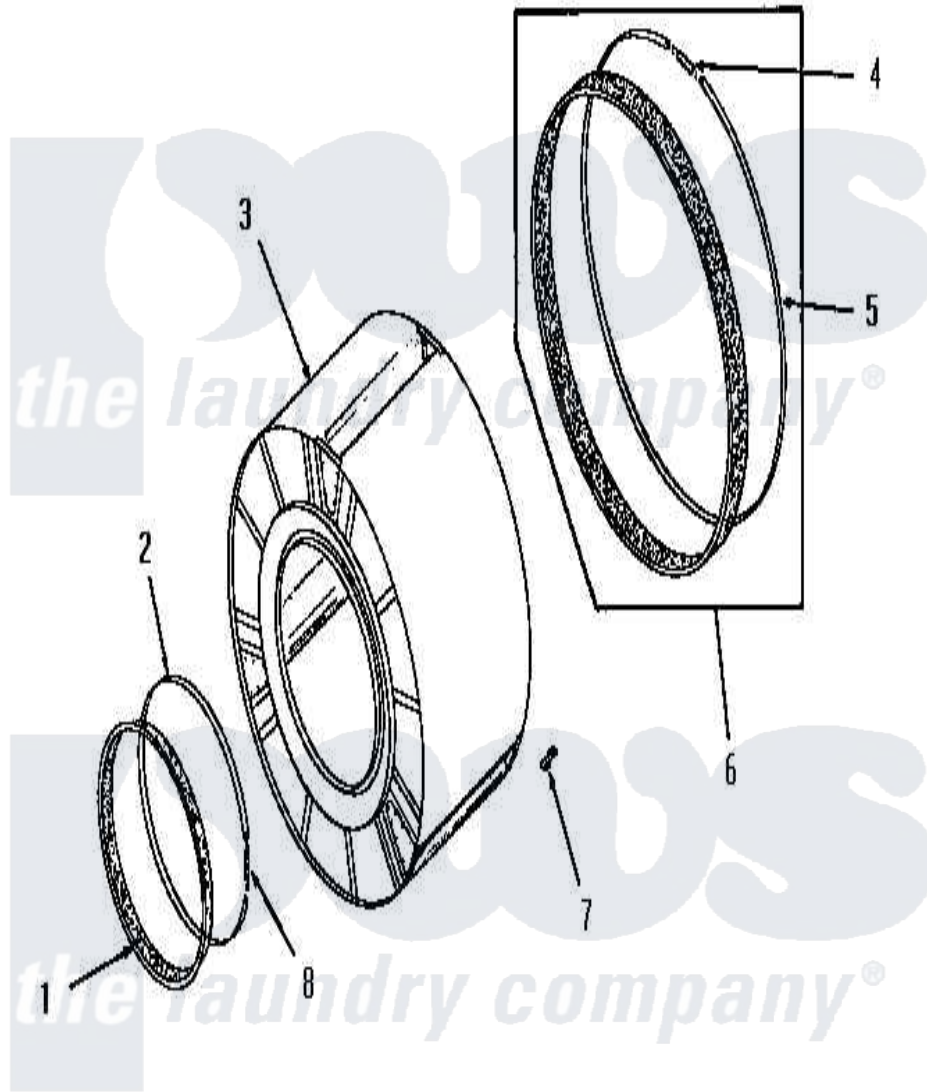

Amana FG3331 09 - CLOTHES DRUM

CLOTHES DRUM

Amana [Residential Amana FG3331 Washer Parts](#) Parts Diagram 09 - CLOTHES DRUM
 Click on the part number to view part

Item	Original Part Number	Replaced By	Status	Part Description
1	51881			Seal, Front
2	50169			Strap, Retainer
3	53137	53137ENG		50/50 Solder
4	52310			Spring
5	50781			Strap, Seal
6	51883A			Assembly, Seal
7	51201		Not Available	CLIP
8	50168			Spring