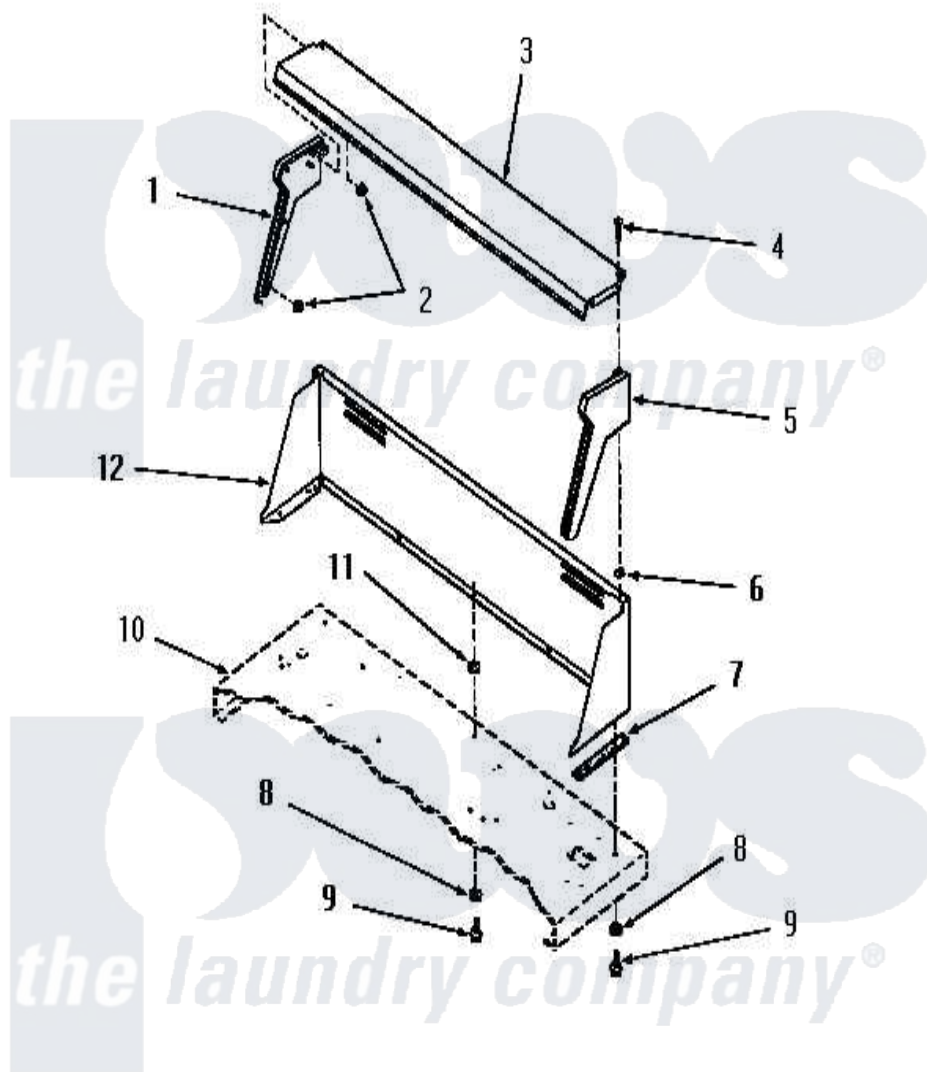

Amana FG3331 10 - CONTROL HOOD

Amana [Residential Amana FG3331 Washer Parts](#) Parts Diagram 10 - CONTROL HOOD

[Click on the part number to view part](#)

Item	Original Part Number	Replaced By	Status	Part Description
1	23367		Not Available	WIRING DIAGRAM
2	23409		Not Available	NUT
3	52921		Not Available	CONTROL HOOD TOP
4	25232		Not Available	SCREW,8AB-18X7/8 OVAL
5	23368	25190SPQ		Hood End
6	24522			Nut, Speed-8ab-18 C1995
7	23028		Not Available	GASKET,CONTROL BOX END
8	20493			Washer, 11/64 ID x 3/8 OD
9	23962	W10116760		Screw
10	Y00000000		Not Available	SEE NOTE CABINET TOP
11	23425		Not Available	WASHER,7/32IDX7/16ODX.
12	53446C		Not Available	CONTROL HOOD, COPPERTONE
"	53446W		Not Available	CONTROL HOOD, WHITE
"	53446H		Not Available	CONTROL HOOD, HARVEST GOLD