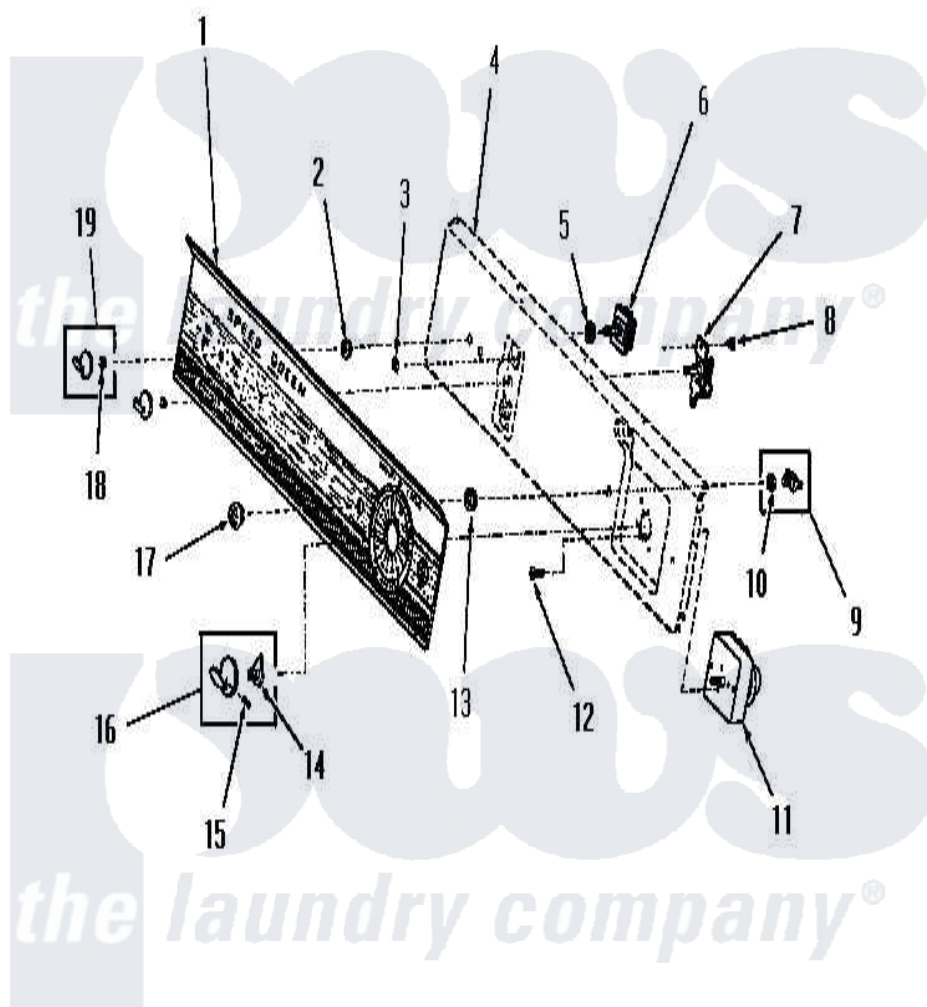

# Amana FG3331 11 - CONTROL PANEL AND CONTROLS

Amana [Residential Amana FG3331 Washer Parts](#) Parts Diagram 11 - CONTROL PANEL AND CONTROLS  
 Click on the part number to view part

Item	Original Part Number	Replaced By	Status	Part Description
1	0054749		Not Available	HINGE PIN
2	24391		Not Available	KNURLED NUT
3	<a href="#">23407</a>			Nut, Speed-8A Tinn C15
4	Y00000000		Not Available	SEE NOTE PANEL SUPPORT PLATE
5	<a href="#">91176</a>			Lockwasher, 3/8 Intshkp
6	52623	<a href="#">58032</a>		Switch
7	53516		Not Available	BUZZER
8	23962	<a href="#">W10116760</a>		Screw
9	53563		Not Available	SWITCH, DOOR RELEASE
10	<a href="#">52947</a>			Nut, Hex 15/32-32
11	53466		Not Available	TIMER
12	<a href="#">70212</a>			Screw, 8-32 X 5/32 RD H
13	23406		Not Available	KNURLED NUT
14	24857		Not Available	INDICATOR
15	25285		Not Available	SETSCREW
16	24858		Not Available	ASSY, KNOB-TIMER

17 23130

Not Available

SWITCH COLLAR

18 23392

Not Available

CLIP FOR 26816 KNOB

19 23402

Not Available