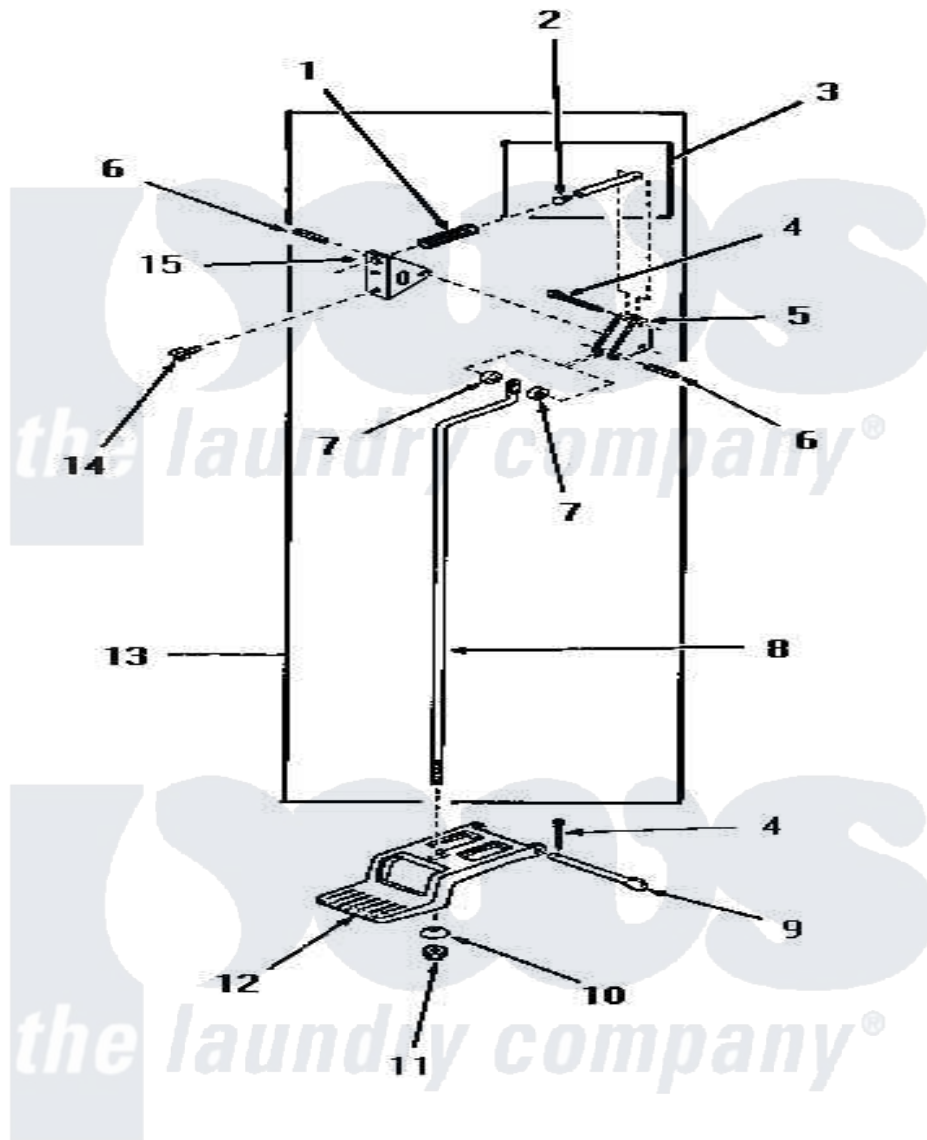

Amana FG3331 12 - DOOR RELEASE

DOOR RELEASE

Amana [Residential Amana FG3331 Washer Parts](#) Parts Diagram 12 - DOOR RELEASE

[Click on the part number to view part](#)

Item	Original Part Number	Replaced By	Status	Part Description
1	51065		Not Available	DOOR RELEASE SPRING
2	51786		Not Available	PLUG
3	51841		Not Available	DOOR RELEASE PIN ASSEMBLY
4	02578			Pin, Cotter
5	51041		Not Available	DOOR RELEASE LEVER
6	51161		Not Available	PIN,ROLL 1/8 X 3/4
7	51121			Door Release Spacer
8	51837		Not Available	DOOR RELEASE ROD
9	51045		Not Available	PEDAL HINGE PIN
10	51046		Not Available	NYLON WASHER
11	51271		Not Available	NUT
12	51802			Pedal, Foot
13	51844		Not Available	DOOR RELEASE ASSEMBLY
14	51246		Not Available	SCREW
15	51052		Not Available	DOOR RELEASE BRACKET