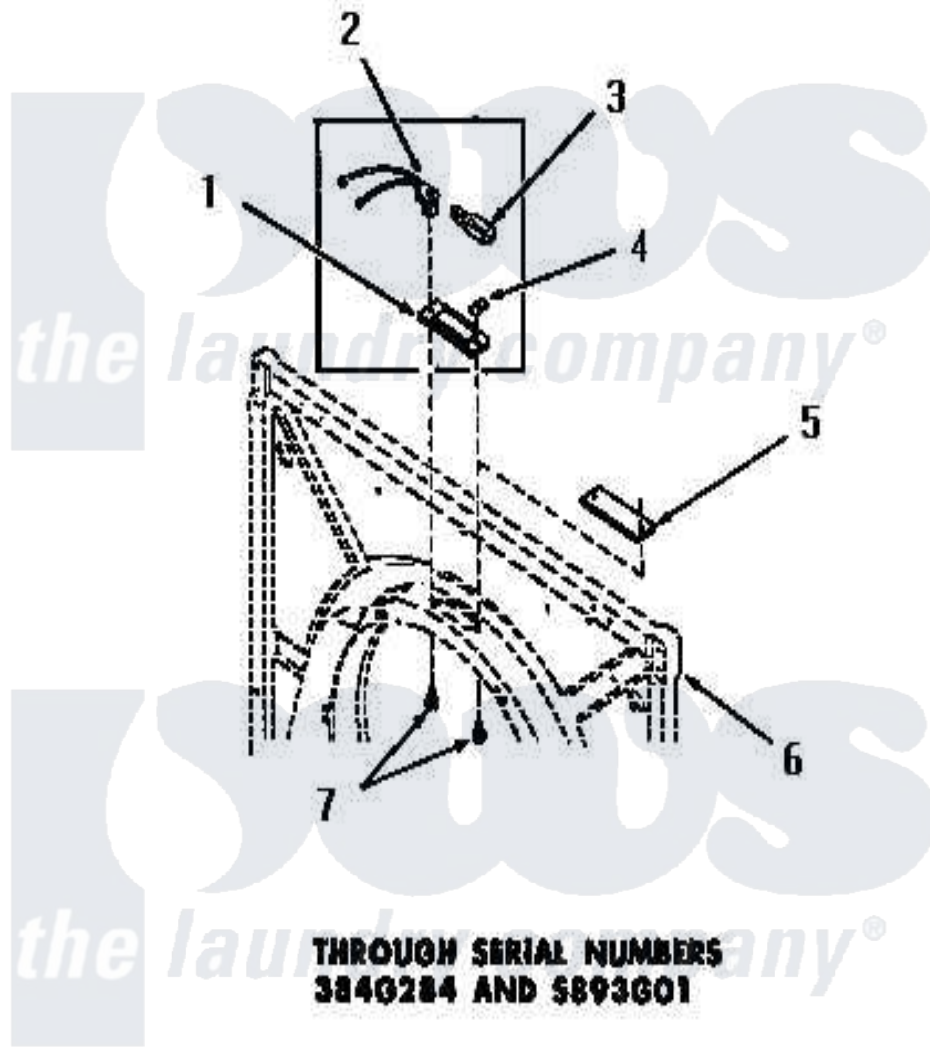

# Amana FG3331 13 - DRUM LIGHT & COVER PLATE

Amana [Residential Amana FG3331 Washer Parts](#) Parts Diagram 13 - DRUM LIGHT & COVER PLATE  
 Click on the part number to view part

Item	Original Part Number	Replaced By	Status	Part Description
1	<a href="#">51070</a>			Lens, Drum Light
2	Y51887		Not Available	BULB RECEPTACLE
3	21608	<a href="#">A3167501</a>		Lamp Oven, Int.
4	Y51788		Not Available	SPEED NUT
5	53911		Not Available	COVER PLATE
6	Y00000000		Not Available	SEE NOTE FRONT FRAME AND AIR SHROUD
7	51784		Not Available	SCREW, 10B-16 X 1/2 HEX