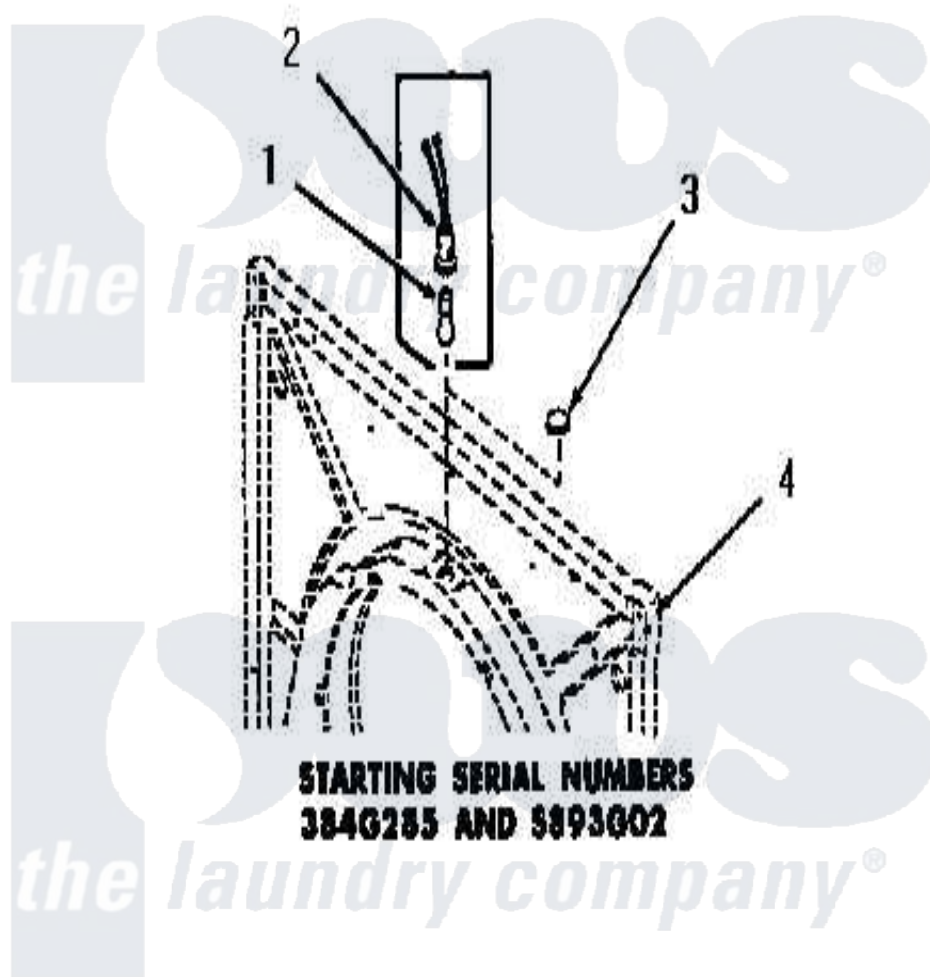

Amana FG3331 14 - DRUM LIGHT & COVER PLATE

Amana [Residential Amana FG3331 Washer Parts](#) Parts Diagram 14 - DRUM LIGHT & COVER PLATE
 Click on the part number to view part

Item	Original Part Number	Replaced By	Status	Part Description
1	Y54608	31001575		Bulb, Cylinder Light
2	Y0054609	M0270519		Washer
3	54610		Not Available	PLUG BUTTON
4	Y00000000		Not Available	SEE NOTE FRONT FRAME AND AIR SHROUD