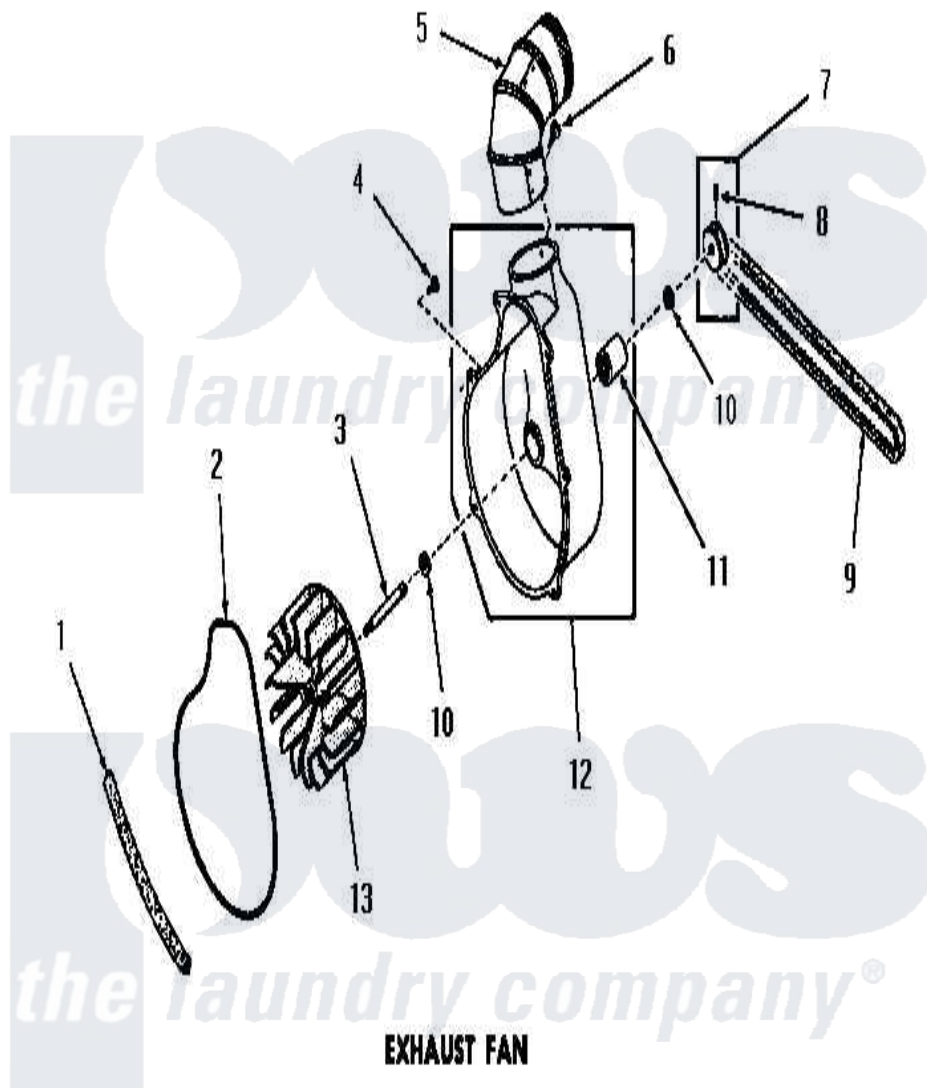

Amana FG3331 15 - EXHAUST FAN

Amana [Residential Amana FG3331 Washer Parts](#) Parts Diagram 15 - EXHAUST FAN
 Click on the part number to view part

| Item | Original Part Number | Replaced By | Status | Part Description |
|------|-----------------------|---------------------------|---------------|---------------------------|
| 1 | 51790 | | | Seal |
| 2 | 51791 | | | Gasket, Housing |
| 3 | 53519 | | Not Available | EXHAUST FAN SHAFT |
| 4 | 51784 | | Not Available | SCREW, 10B-16 X 1/2 HEX |
| 5 | Y0052707 | 31986601B | | Switch, Rocker |
| 6 | 23222 | 3177991 | | Screw |
| 7 | 53521 | | Not Available | ASSY, PULLEY |
| 8 | 02771 | | | Screw, 1/4-20 x 3/8 Hex S |
| 9 | 51994 | | | Belt |
| 10 | 52549 | | | Washer, 501 ID X 3/4 Odx |
| 11 | 51991 | | Not Available | BEARING |
| 12 | 51946 | | Not Available | HOUSING, BLOWER |
| 13 | 90585 | | Not Available | IMPELLER |