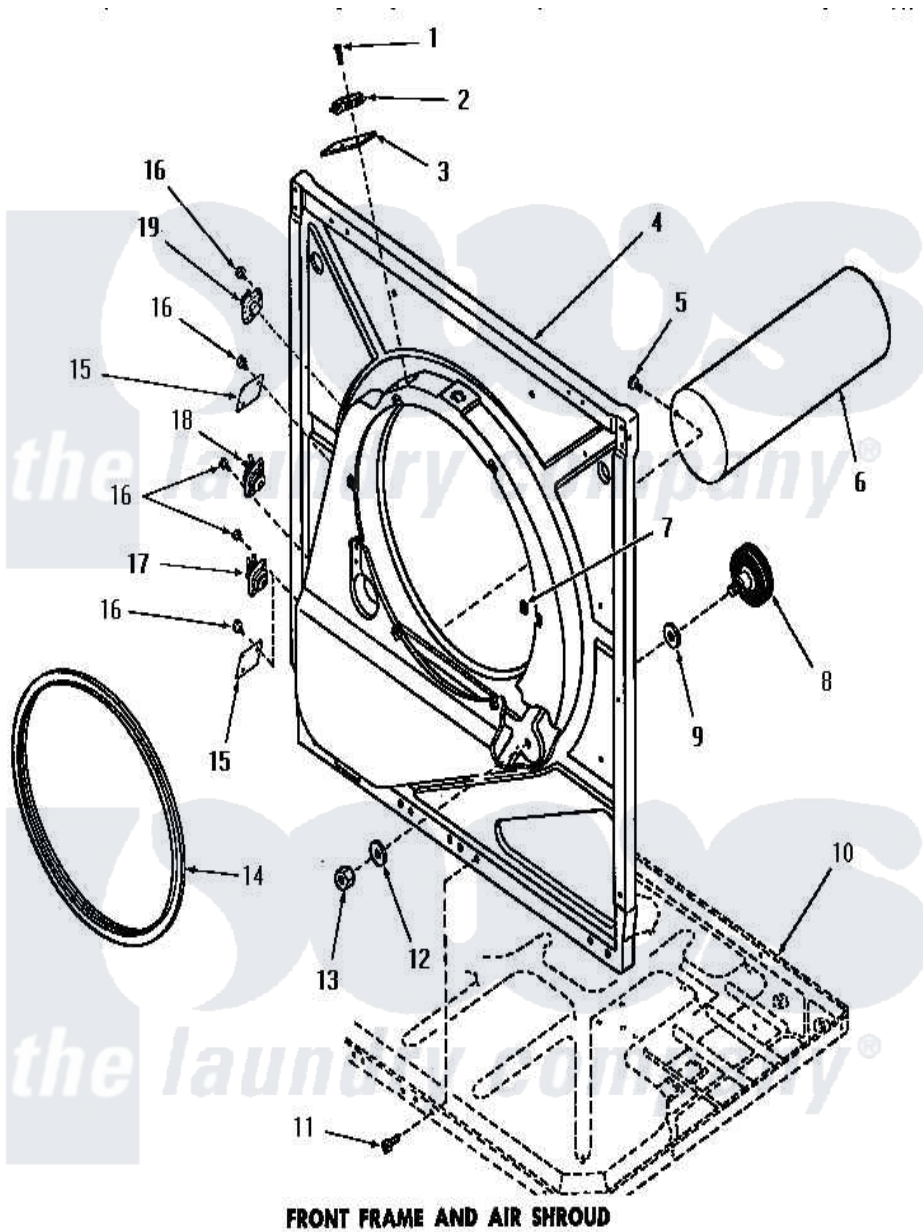

# Amana FG3331 16 - FRONT FRAME & AIR SHROUD

**FRONT FRAME AND AIR SHROUD**

Amana [Residential Amana FG3331 Washer Parts](#) Parts Diagram 16 - FRONT FRAME & AIR SHROUD  
 Click on the part number to view part

Item	Original Part Number	Replaced By	Status	Part Description
1	<a href="#">51783</a>			Screw, 6b-20 X 7/8 HeX
2	Y51143		Not Available	SWITCH
3	<a href="#">52112</a>			Insulation
4	51850		Not Available	FRONT FRAME AND AIR SHROUD
5	52150	<a href="#">489464</a>		Screw
6	51821		Not Available	EXHAUST DUCT
7	52865		Not Available	SPEED NUT
8	53555	<a href="#">56285</a>		Roller Cylinder
9	<a href="#">52123</a>			Washer
10	Y00000000		Not Available	SEE NOTE FRAME BASE
11	51784		Not Available	SCREW, 10B-16 X 1/2 HEX
12	<a href="#">52122</a>			Washer
13	52124		Not Available	NUT
14	51798		Not Available	GASKET
15	52550		Not Available	COVER PLATE
16	23222	<a href="#">3177991</a>		Screw