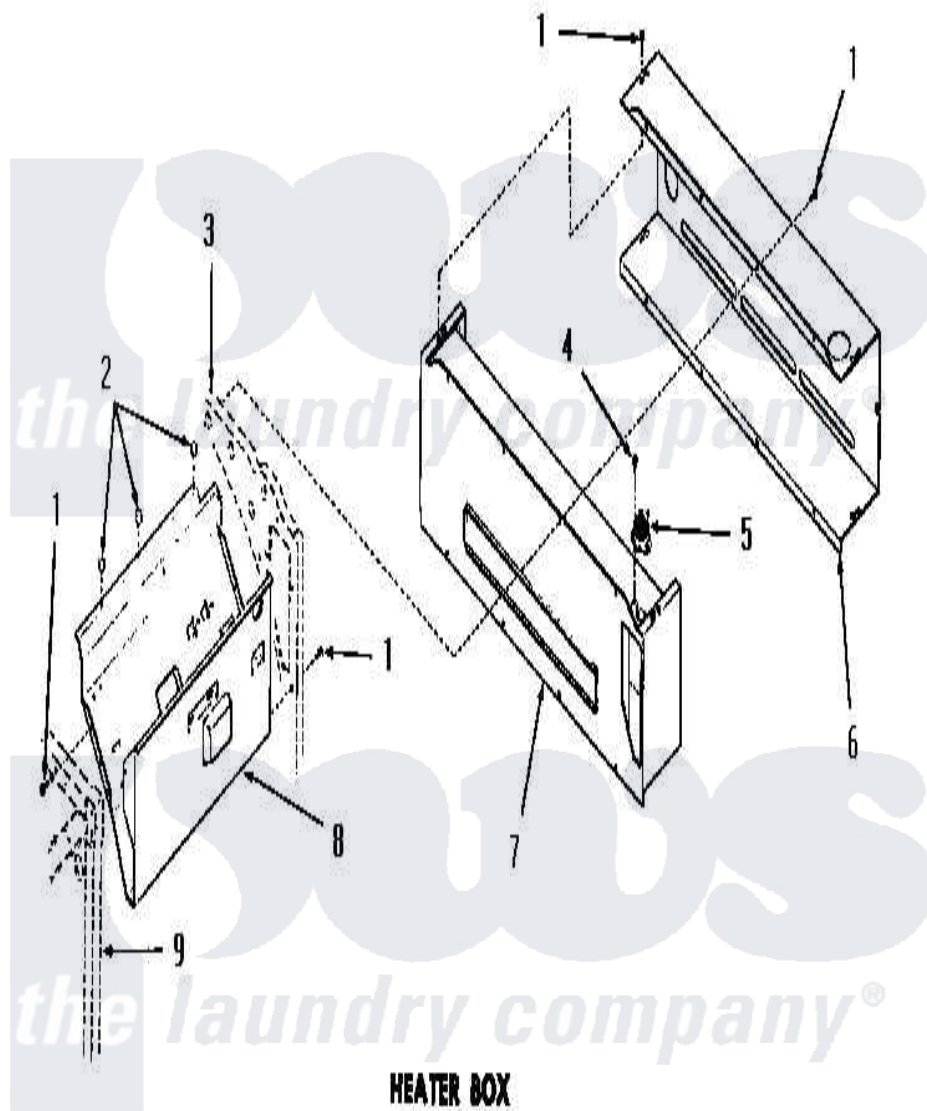

Amana FG3331 17 - HEATER BOX

**HEATER BOX
(Gas Models)**

Amana [Residential Amana FG3331 Washer Parts](#) Parts Diagram 17 - HEATER BOX
 Click on the part number to view part

Item	Original Part Number	Replaced By	Status	Part Description
1	51784		Not Available	SCREW,10B-16 X 1/2 HEX
2	52552		Not Available	BUMPER, OVEN DOOR
3	Y00000000		Not Available	SEE NOTE REAR FRAME
4	23222	3177991		Screw
5	51185		Not Available	THERMOSTAT,HEATER BOX
6	Y51862		Not Available	HEATER BOX
7	54717		Not Available	ASSY,HEATER BOX
8	Y52584		Not Available	BURNER SHIELD
9	Y00000000		Not Available	SEE NOTE FRONT FRAME AND AIR SHROUD