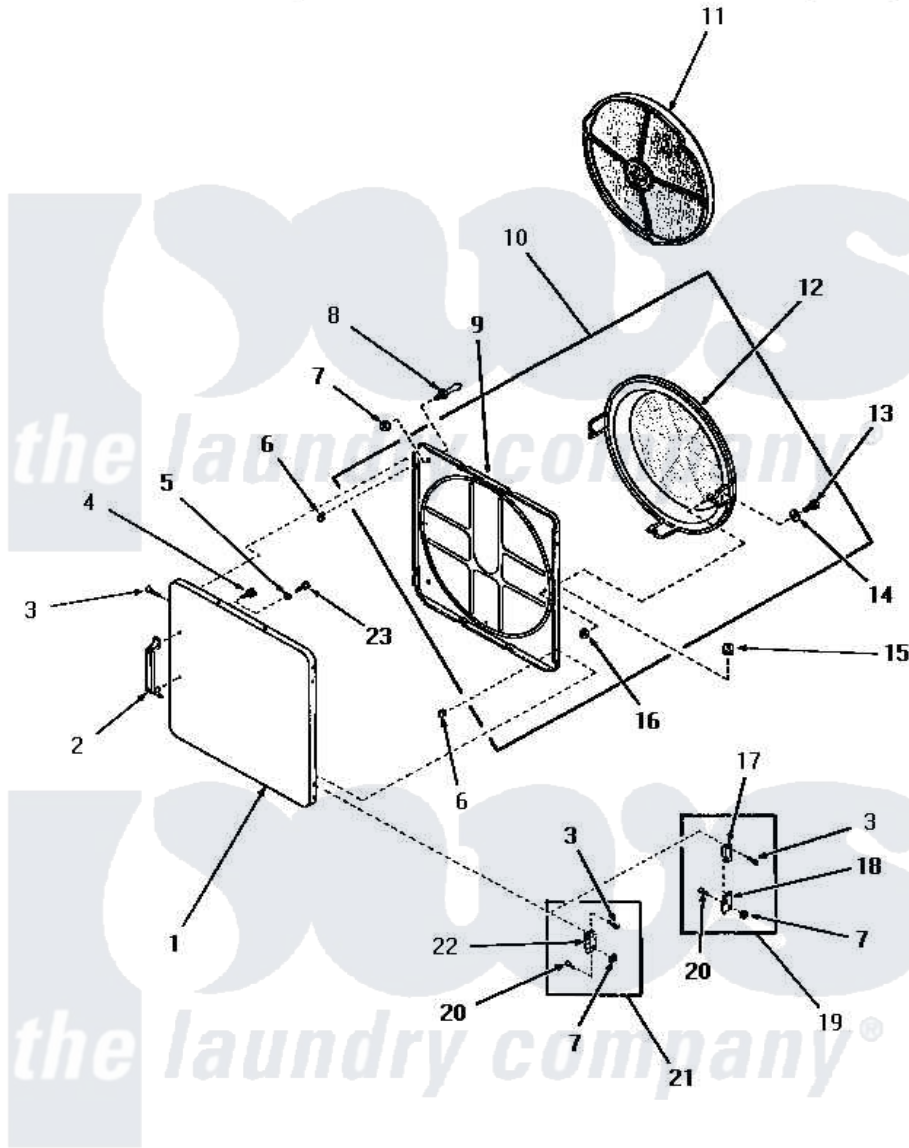

# Amana FG3331 18 - LOADING DOOR

## LOADING DOOR (Through Serial Nos. 31V9368 and 566Y580)

Amana [Residential Amana FG3331 Washer Parts](#) Parts Diagram 18 - LOADING DOOR  
Click on the part number to view part

Item	Original Part Number	Replaced By	Status	Part Description
1	52489W		Not Available	OUTER DOOR PANEL, WHITE
"	52489H		Not Available	OUTER DOOR PANEL, HARVEST GOLD
"	52489C		Not Available	OUTER DOOR PANEL, COPPERTONE
"	52489A		Not Available	OUTER DOOR PANEL, AVOCADO
2	54068	<a href="#">61925</a>		Pull Door Commercial Black
3	52864	<a href="#">500226</a>		Screw, 8b-16 x 5/8 Tap
4	52150	<a href="#">489464</a>		Screw
5	Y20278		Not Available	LOCKWASHER
6	52865		Not Available	SPEED NUT
7	51236	<a href="#">488130</a>		Nut
8	<a href="#">51992</a>			Strike, Door
9	54730		Not Available	INNER DOOR PANEL
10	54738		Not Available	ASSY,HOUSING & PANEL
11	53002		Not Available	NO LONGER AVAILABLE

12	54731	<a href="#">54-731</a>		Bake Element
13	24688		Not Available	CAP SCREW
14	Q6275		Not Available	WASHER
15	<a href="#">51858</a>			Grommet
16	52566	<a href="#">27001225</a>		Nut, Jam Mid Lock 1/4-20
17	Y0053944	<a href="#">D7772202</a>		Air Duct. Bottom
18	Y0053945	<a href="#">D7772101</a>		Shield-Light
19	Y00000000		Not Available	SEE NOTE MODELS DG3350, DG3300, DG3250 AND DG3240
20	<a href="#">22649</a>			Screw, 8-32 X 13/32 FI
21	Y00000000		Not Available	SEE NOTE ALL OTHER MODELS
22	<a href="#">70014</a>			Hinge
23	22024	<a href="#">20001169</a>		22024 24