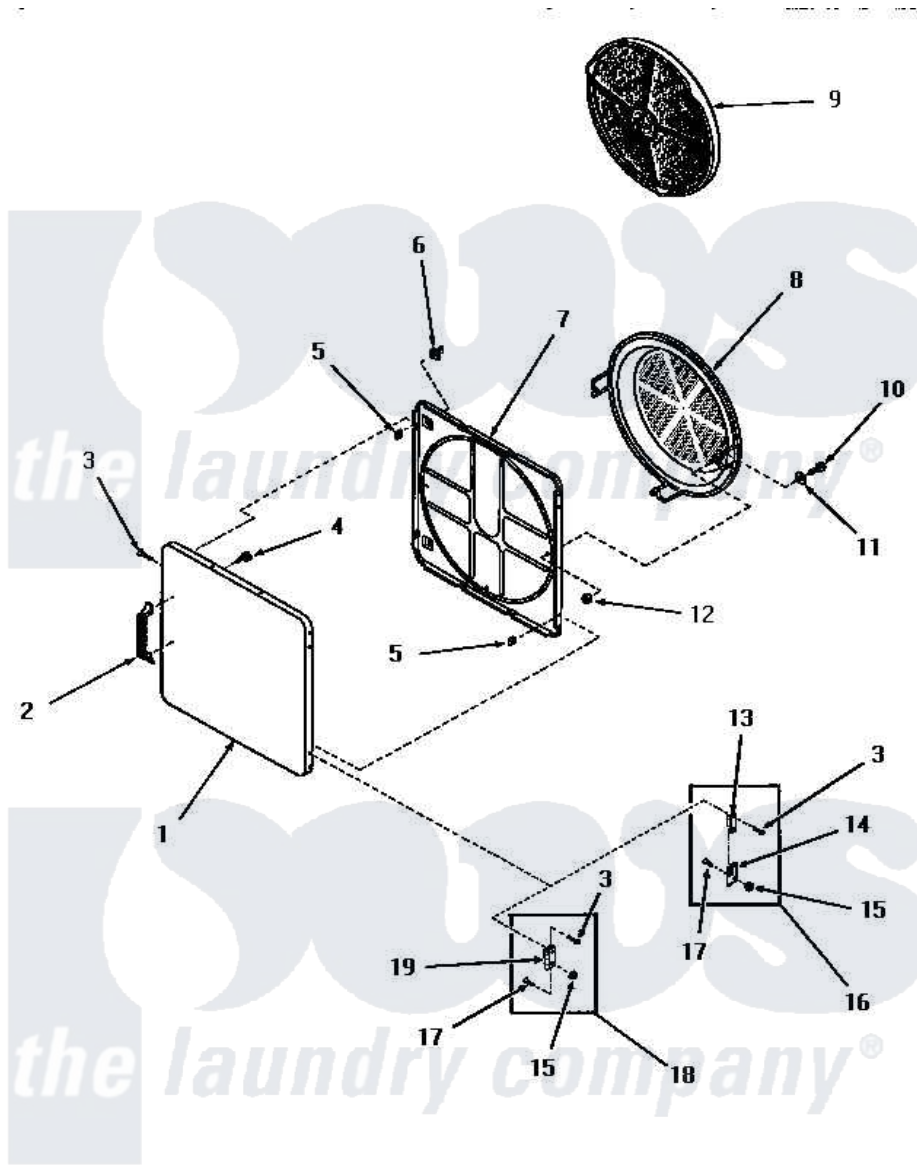

# Amana FG3331 19 - LOADING DOOR

## LOADING DOOR (Starting Serial Nos. 31V9369 and S66Y581)

Amana [Residential Amana FG3331 Washer Parts](#) Parts Diagram 19 - LOADING DOOR

[Click on the part number to view part](#)

Item	Original Part Number	Replaced By	Status	Part Description
1	52197W		Not Available	OUTER DOOR PANEL, WHITE
"	52197H		Not Available	OUTER DOOR PANEL, HARVEST GOLD
"	52197C		Not Available	OUTER DOOR PANEL, COPPERTONE
"	52197A		Not Available	OUTER DOOR PANEL, AVOCADO
2	54068	<a href="#">61925</a>		Pull Door Commercial Black
3	52864	<a href="#">500226</a>		Screw, 8b-16 x 5/8 Tap
4	52150	<a href="#">489464</a>		Screw
5	52865		Not Available	SPEED NUT
6	54661	<a href="#">LA-1003</a>		Door Catch Kit
7	54665	<a href="#">54-665</a>		Bake Element
8	54731	<a href="#">54-731</a>		Bake Element
9	53002		Not Available	NO LONGER AVAILABLE
10	24688		Not Available	CAP SCREW
11	Q6275		Not Available	WASHER

12	52566	<a href="#">27001225</a>	Nut, Jam Mid Lock 1/4-20
15	51236	<a href="#">488130</a>	Nut
17	<a href="#">22649</a>		Screw, 8-32 X 13/32 FI
18	Y00000000	Not Available	SEE NOTE ALL OTHER MODELS
19	<a href="#">70014</a>		Hinge