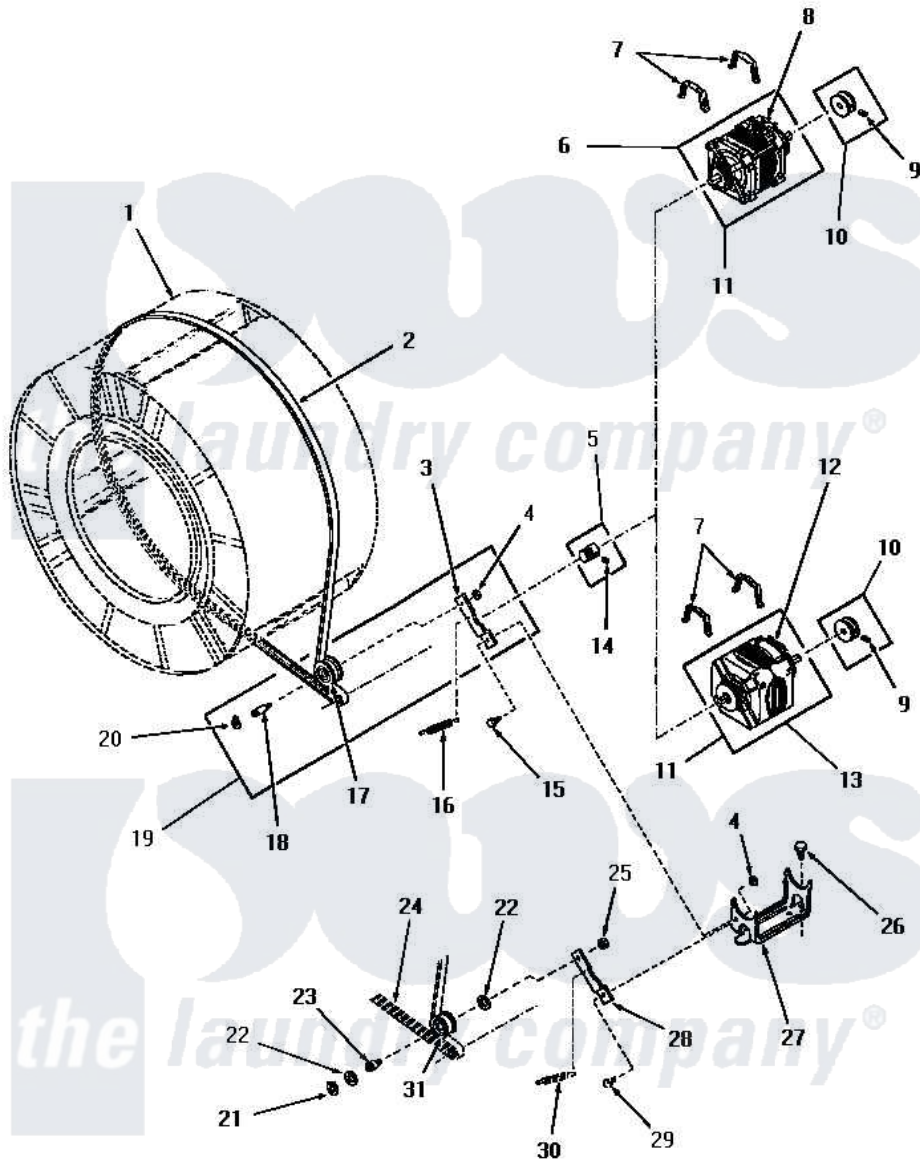

Amana FG3331 20 - MOTOR, IDLER & BELT

MOTOR, IDLER AND BELT

Amana [Residential Amana FG3331 Washer Parts](#) Parts Diagram 20 - MOTOR, IDLER & BELT

[Click on the part number to view part](#)

Item	Original Part Number	Replaced By	Status	Part Description
1	Y00000000		Not Available	SEE NOTE CLOTHES DRUM
2	52556			Belt
3	54410		Not Available	LEVER,IDLER
4	52566	27001225		Nut, Jam Mid Lock 1/4-20
5	52593		Not Available	ASSY,MOTOR PULLEY
6	Y00000000		Not Available	SEE NOTE GENERAL ELECTRIC FORM "V" MOTOR
7	51789	660658		Clamp, Motor Mounting 343481 685441
8	53249		Not Available	SWITCH
9	02771			Screw, 1/4-20 x 3/8 Hex S
10	53522			Pulley, Motor
11	52697		Not Available	MOTOR
12	Y00000000		Not Available	SEE NOTE WESTINGHOUSE -- (NOT REPLACEABLE)
"	53213			Switch
"	53226		Not Available	SWITCH,MOTOR

"	53214	Not Available	MOTOR SWITCH, DELCO
13	Y00000000	Not Available	SEE NOTE GENERAL ELECTRIC FORM "T" MOTOR
14	52906	Not Available	SETSCREW
15	52567		Bolt, Shoulder
16	52323		Spring
17	Y54414		Assembly, Wheel And Bearing
18	54411	Not Available	SHAFT, IDLER LEVER
19	54415	Not Available	LEVER, IDLER
20	23748		Ring, Retaining
21	70061		Ring, Retaining
22	Y52564		Washer
23	52611	Not Available	SHAFT, IDLER xREPLACE
24	Y00000000	Not Available	SEE NOTE BELT
25	52124	Not Available	NUT
26	23928	Not Available	CAP SCREW AND LOCKWASHER
27	51824	Not Available	MOUNT, MOTOR
28	52562	Not Available	IDLER LEVER
29	Y00000000	Not Available	SEE NOTE SHOULDER BOLT
30	Y00000000	Not Available	SEE NOTE SPRING
31	52561	Not Available	IDLER PULLEY