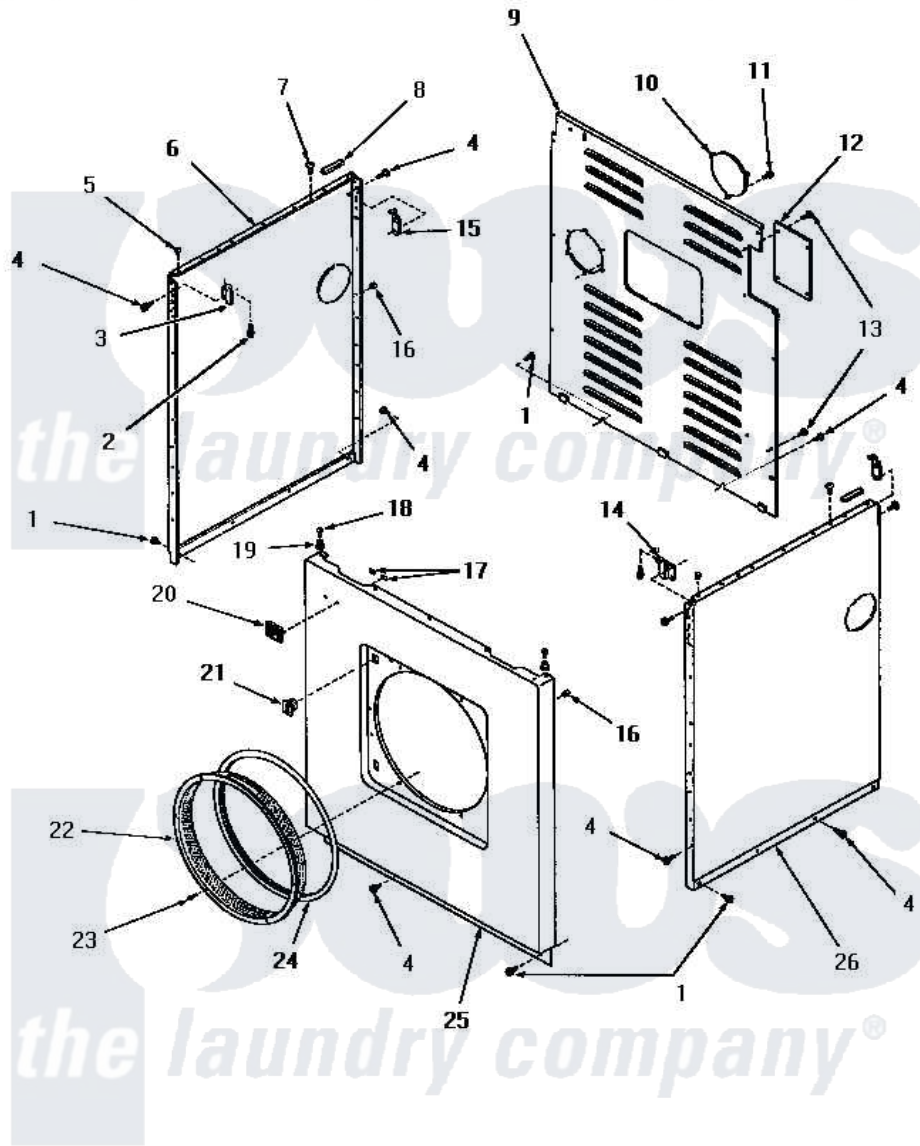

Amana FG3331 22 - PANELS

PANELS

Amana [Residential Amana FG3331 Washer Parts](#) Parts Diagram 22 - PANELS

[Click on the part number to view part](#)

Item	Original Part Number	Replaced By	Status	Part Description
1	25723	27001200		Screw
2	23008			Screw, 10-24 X 3/4 Sems
3	22847		Not Available	BRACKET
4	51784		Not Available	SCREW,10B-16 X 1/2 HEX
5	21176			Bumper
6	52669W		Not Available	SIDE PANEL, LEFT, WHITE
"	52669C		Not Available	SIDE PANEL, LEFT, COPPERTONE
"	52669H		Not Available	SIDE PANEL, LEFT, HARVEST GOLD
"	52669A		Not Available	SIDE PANEL, LEFT, AVOCADO
7	52442		Not Available	SCREW, No.10-16 X 3/8"
8	80312			Bumper Pad
9	52677GRW		Not Available	REAR PANEL, GRAY, WHITE
"	52677GRA		Not Available	REAR PANEL, GRAY, AVOCADO
"	52677GPB		Not Available	REAR PANEL, GRAY,